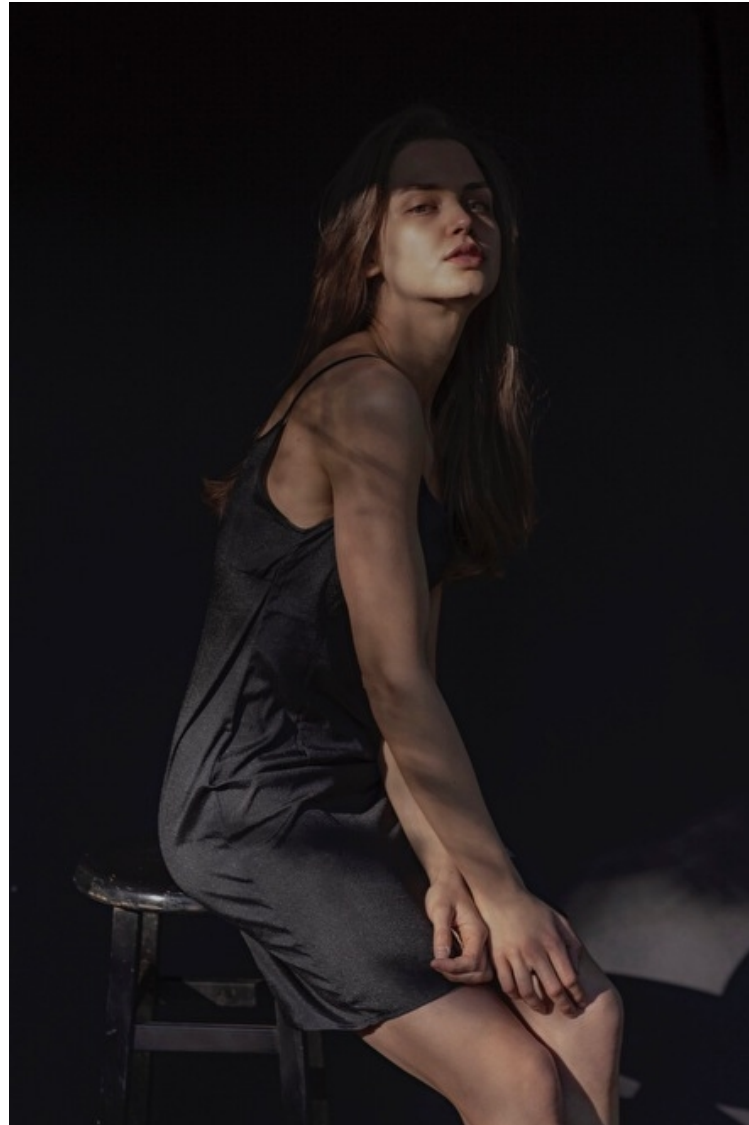

## Abigail Stahlschmidt

Height 175cm / 5' 9.0"

Size EU/US 34 / 4

Bust 81cm / 32"

Waist 61cm / 24"

Hips 86cm / 34"

Shoes EU/US/UK 39.5 / 8.5 / 6

Eyes Brown

Hair Light brown

Cup B

Location nashville