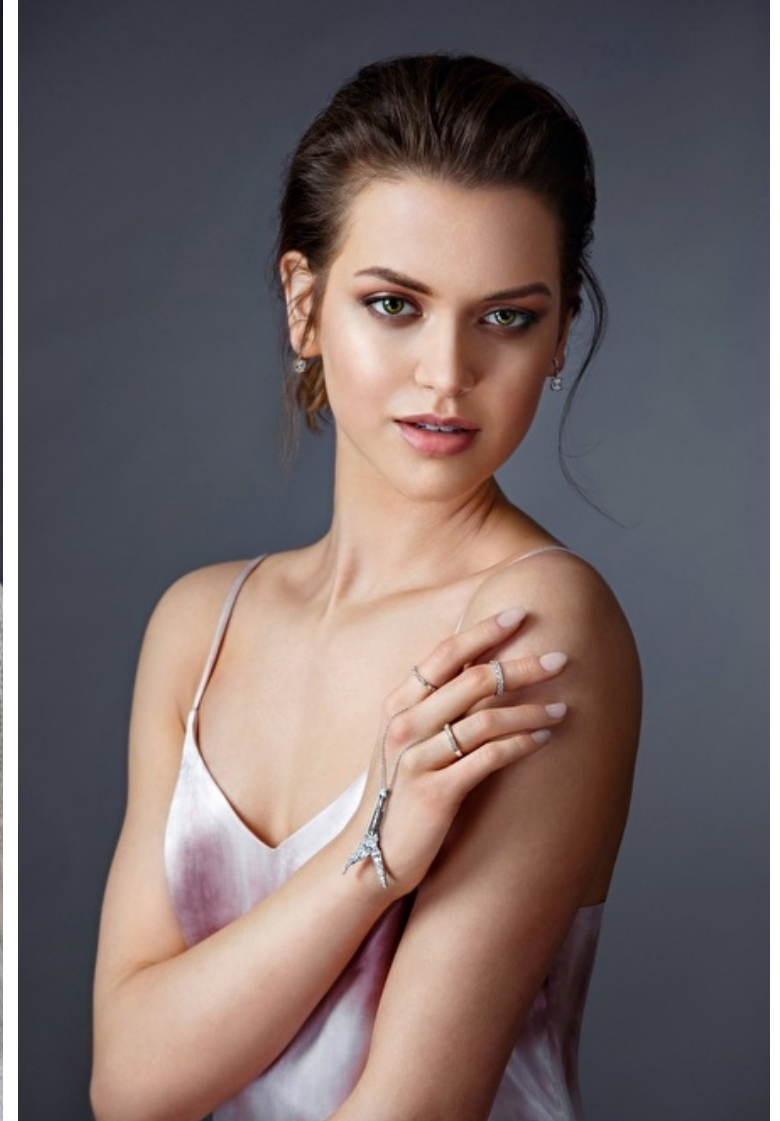

Hair Light brown

Cup B

Location nashville