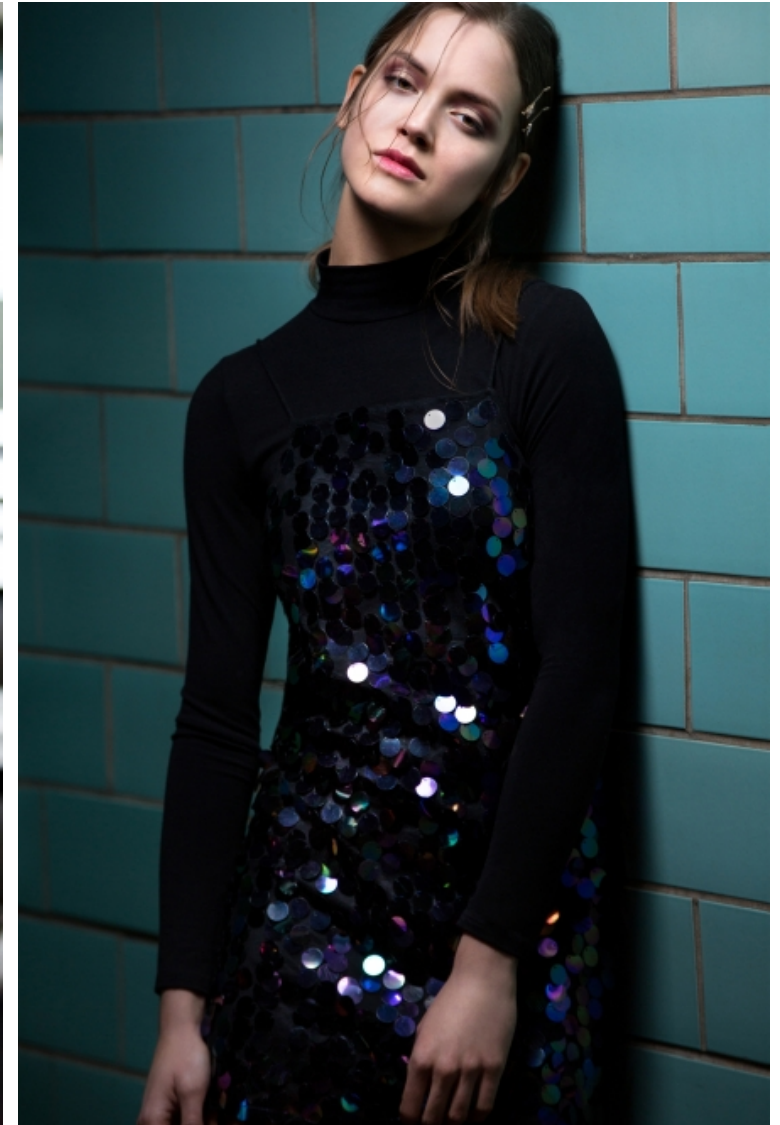

Hair Light brown

Cup B

Location nashville