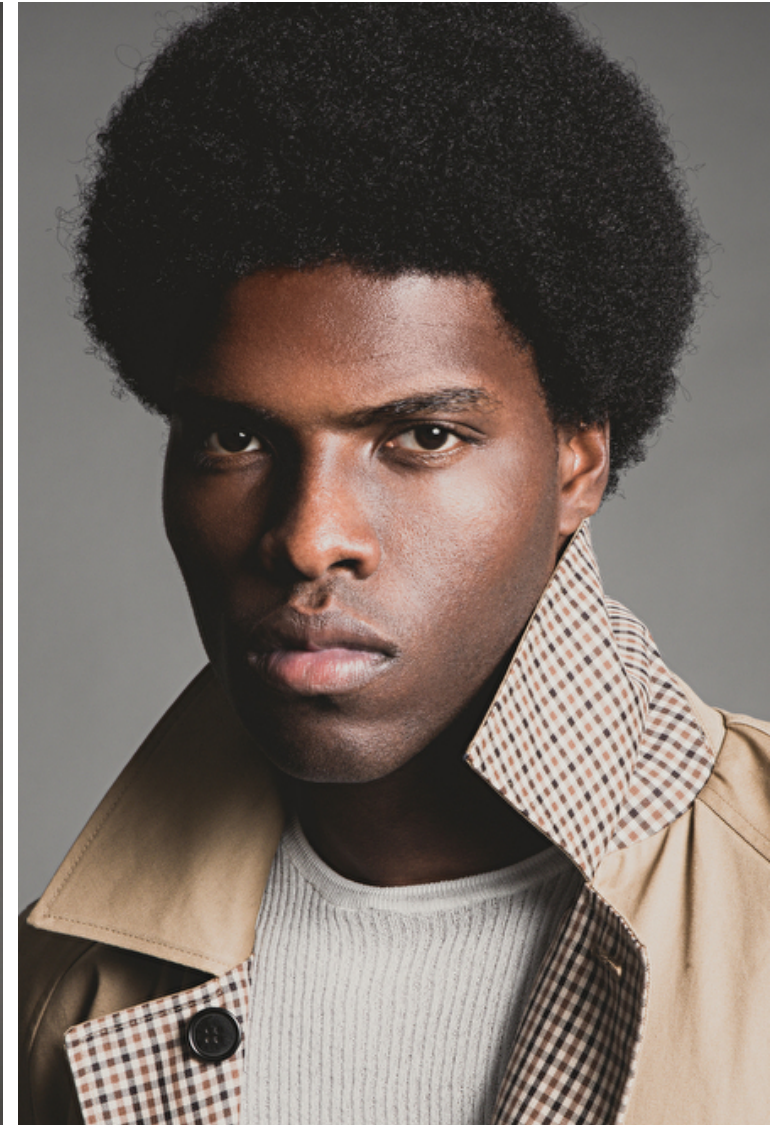

Select

MODEL MANAGEMENT

500 Bishop St NW SUITE A-2, Atlanta, 30318, Georgia, United States
Phone: (404) 872-7444 **Fax:** (404) 874-1526 **Email:** info.atlanta@selectmodel.com **Website:** <https://selectmodel.com/>

Ade Huff

Height 188cm / 6' 2.0"

Waist 81cm / 32"

Shoes EU/US/UK 45 / 12 / 10.5

Eyes Brown

Hair Black

Inseam 86cm / 34"

Neck 40cm / 15.5"

Sleeve 67cm / 26.5"

Suit size 50cm / 40"

Suit cut Long