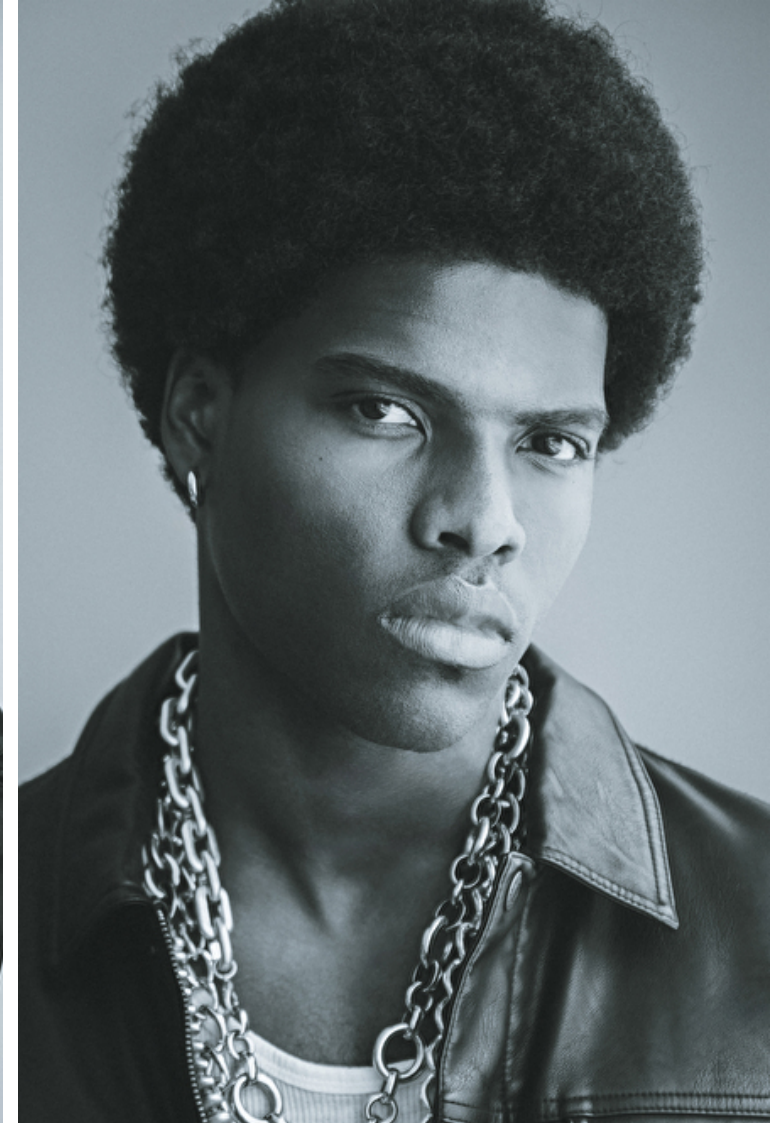

Select

MODEL MANAGEMENT

500 Bishop St NW SUITE A-2, Atlanta, 30318, Georgia, United States

Phone: (404) 872-7444 Fax: (404) 874-1526 Email: info.atlanta@selectmodel.com Website: <https://selectmodel.com/>

Ade Huff

Height 188cm / 6' 2.0"

Waist 81cm / 32"

Shoes EU/US/UK 45 / 12 / 10.5

Eyes Brown

Hair Black

Inseam 86cm / 34"

Neck 40cm / 15.5"

Sleeve 67cm / 26.5"

Suit size 50cm / 40"

Suit cut Long