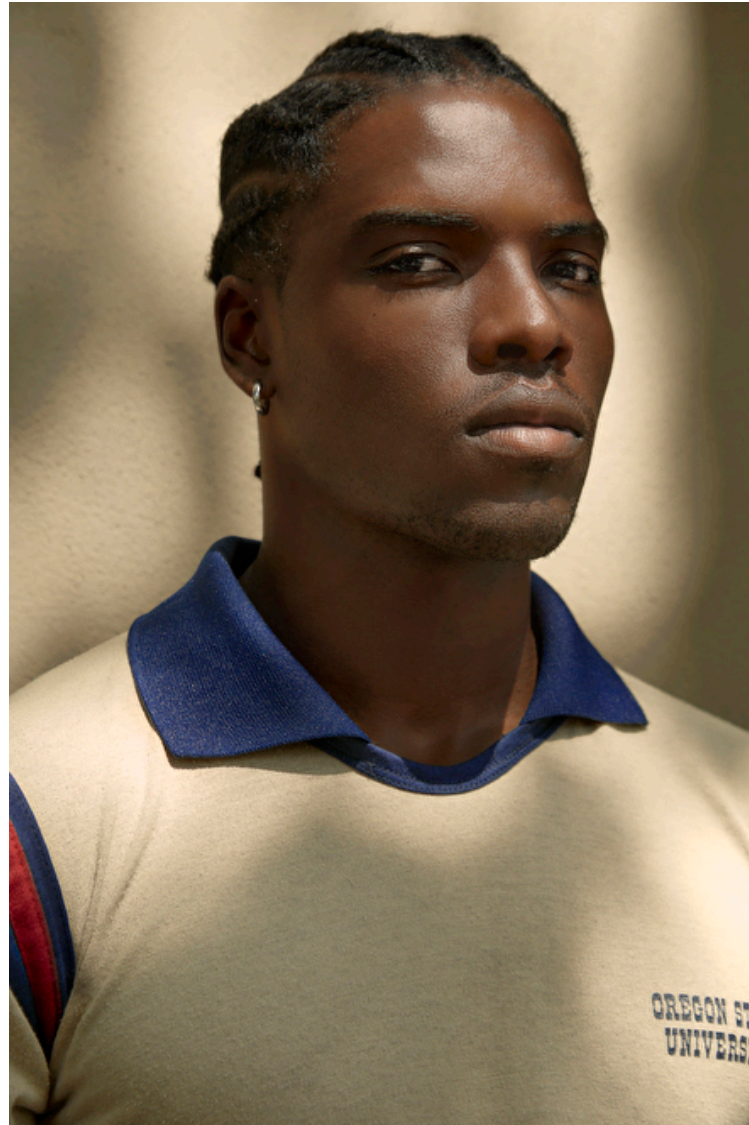

Select

MODEL MANAGEMENT

500 Bishop St NW SUITE A-2, Atlanta, 30318, Georgia, United States
Phone: (404) 872-7444 **Fax:** (404) 874-1526 **Email:** info.atlanta@selectmodel.com **Website:** <https://selectmodel.com/>

Ade Huff

Height 188cm / 6' 2.0"

Waist 81cm / 32"

Shoes EU/US/UK 45 / 12 / 10.5

Eyes Brown

Hair Black

Inseam 86cm / 34"

Neck 40cm / 15.5"

Sleeve 67cm / 26.5"

Suit size 50cm / 40"

Suit cut Long