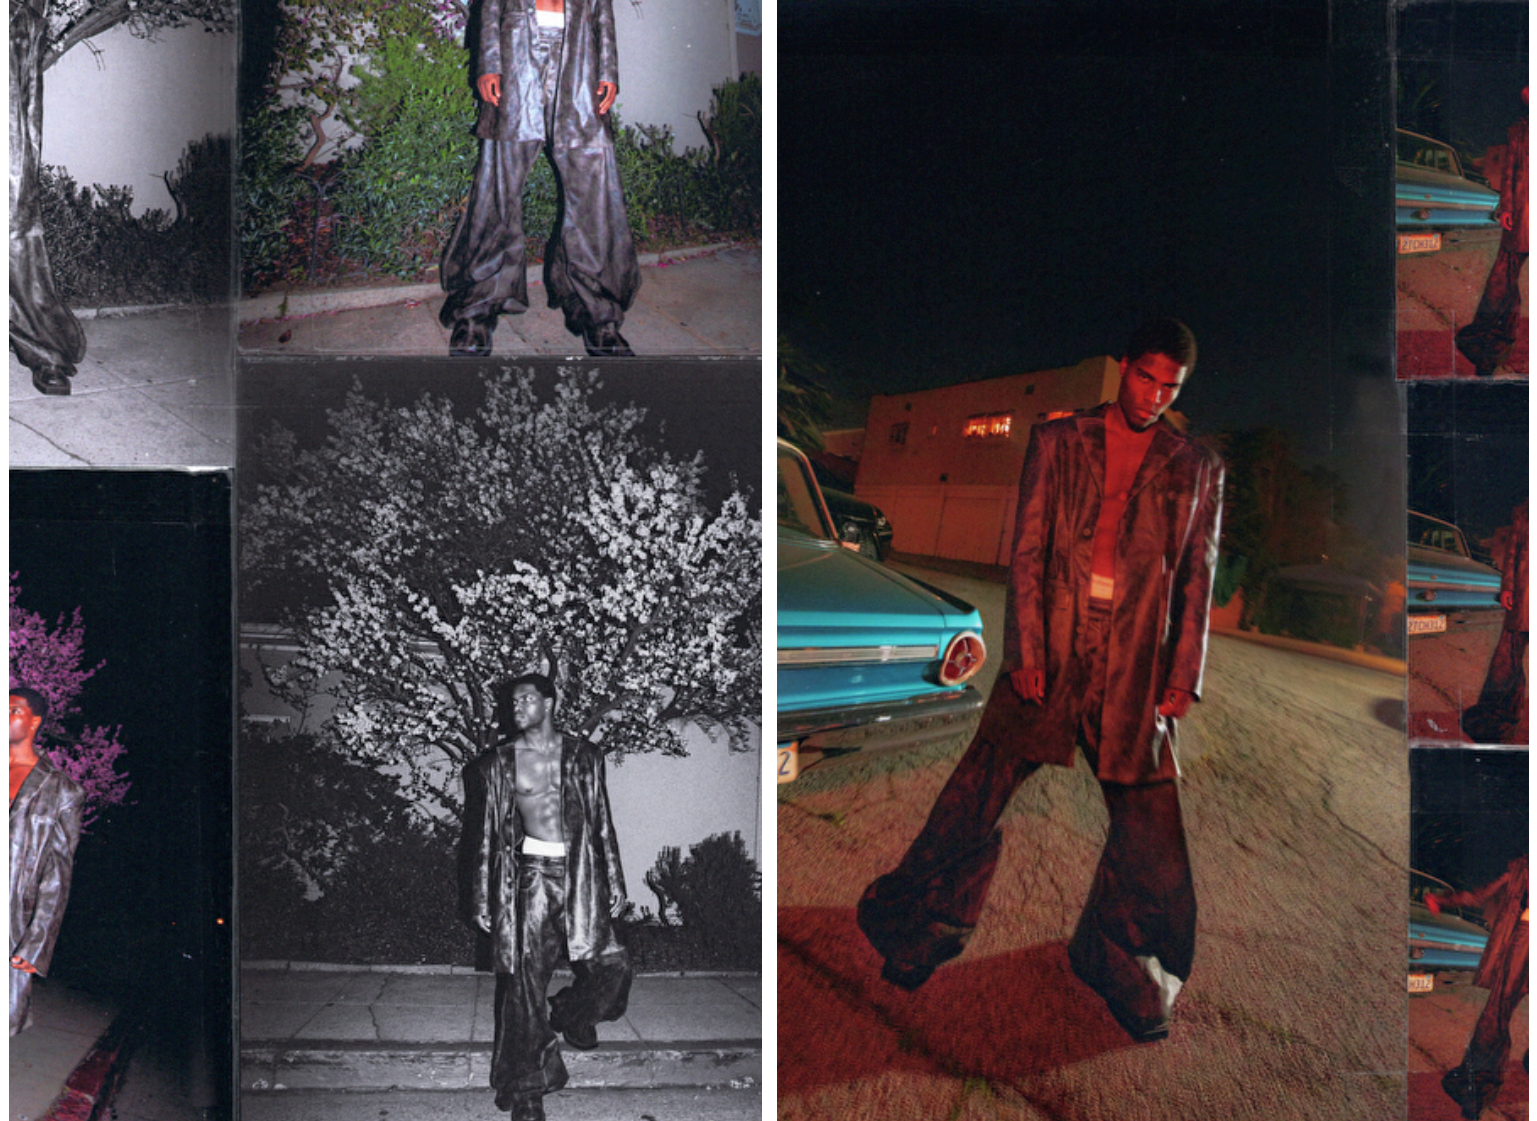

Select

MODEL MANAGEMENT

500 Bishop St NW SUITE A-2, Atlanta, 30318, Georgia, United States
Phone: (404) 872-7444 **Fax:** (404) 874-1526 **Email:** info.atlanta@selectmodel.com **Website:** <https://selectmodel.com/>

Ade Huff

Height 188cm / 6' 2.0"

Waist 81cm / 32"

Shoes EU/US/UK 45 / 12 / 10.5

Eyes Brown

Hair Black

Inseam 86cm / 34"

Neck 40cm / 15.5"

Sleeve 67cm / 26.5"

Suit size 50cm / 40"

Suit cut Long