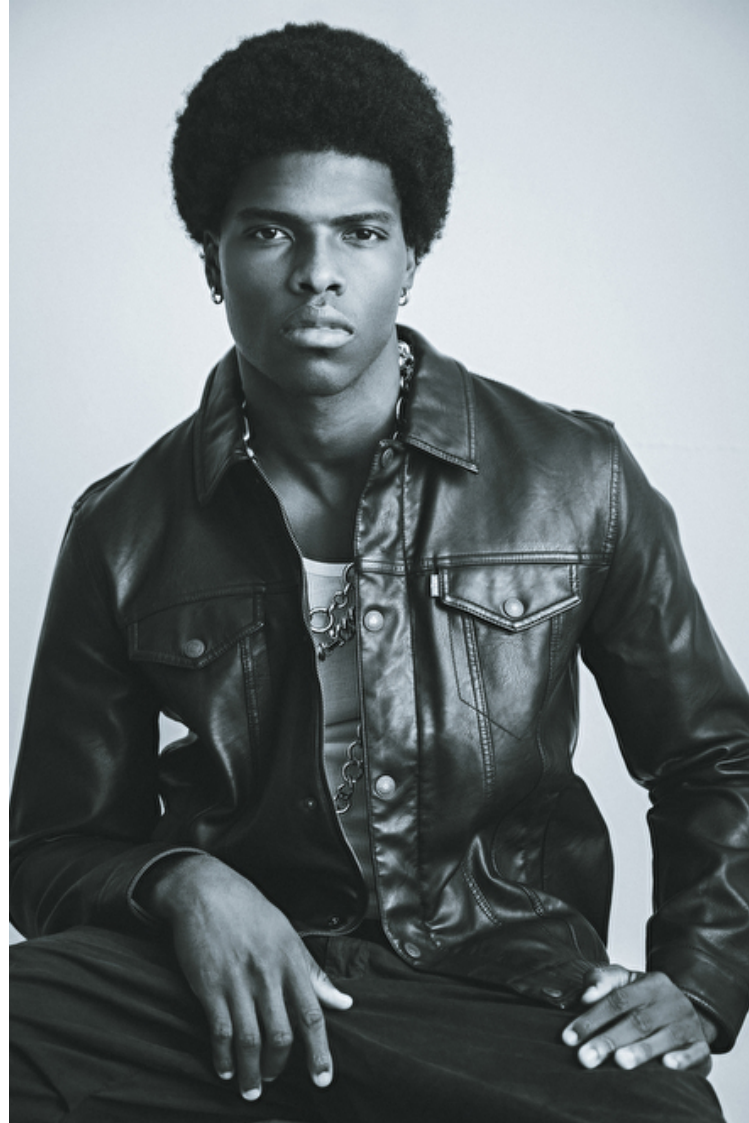

Select

MODEL MANAGEMENT

500 Bishop St NW SUITE A-2, Atlanta, 30318, Georgia, United States

Phone: (404) 872-7444 Fax: (404) 874-1526 Email: info.atlanta@selectmodel.com Website: <https://selectmodel.com/>

Ade Huff

Height 188cm / 6' 2.0"

Waist 81cm / 32"

Shoes EU/US/UK 45 / 12 / 10.5

Eyes Brown

Hair Black

Inseam 86cm / 34"

Neck 40cm / 15.5"

Sleeve 67cm / 26.5"

Suit size 50cm / 40"

Suit cut Long