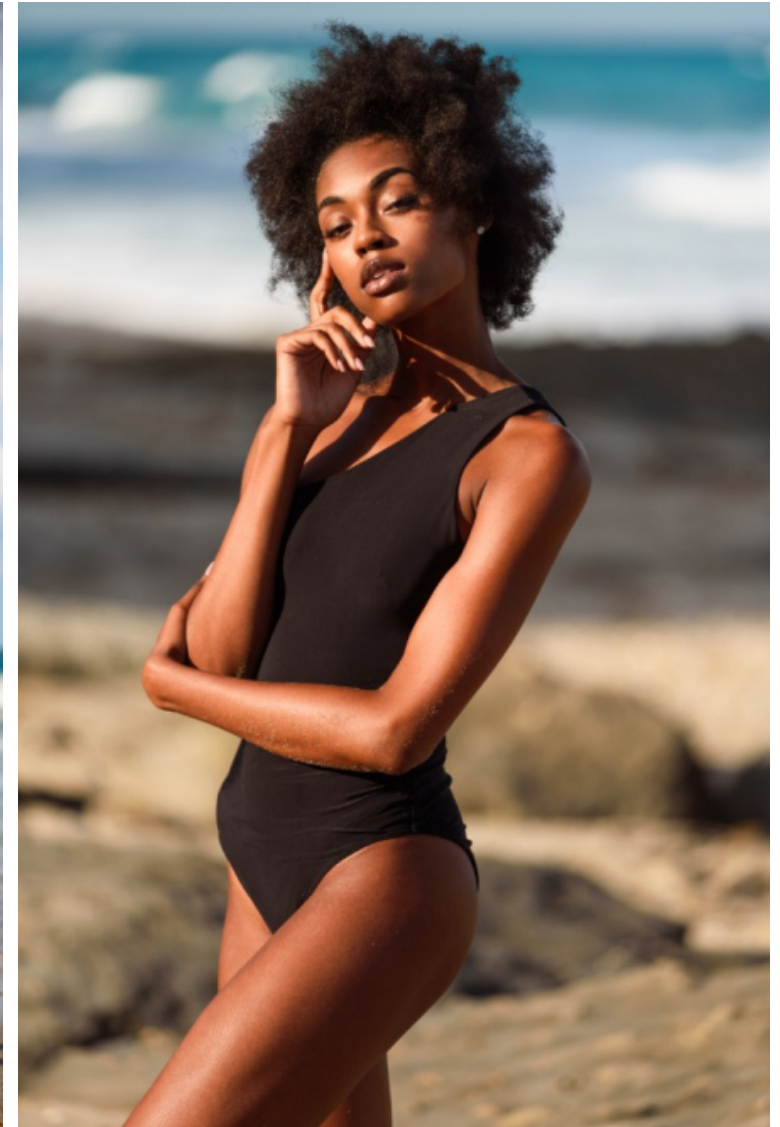

Select

MODEL MANAGEMENT

500 Bishop St NW SUITE A-2, Atlanta, 30318, Georgia, United States

Phone: (404) 872-7444 **Fax:** (404) 874-1526 **Email:** info.atlanta@selectmodel.com **Website:** <https://selectmodel.com/>

Ajahnae Baker

Height 180cm / 5' 11.0"

Bust 86cm / 34"

Waist 63cm / 25"

Hips 89cm / 35"

Shoes EU/US/UK 41.5 / 10 / 8

Eyes Dark brown

Hair Dark brown

Cup B