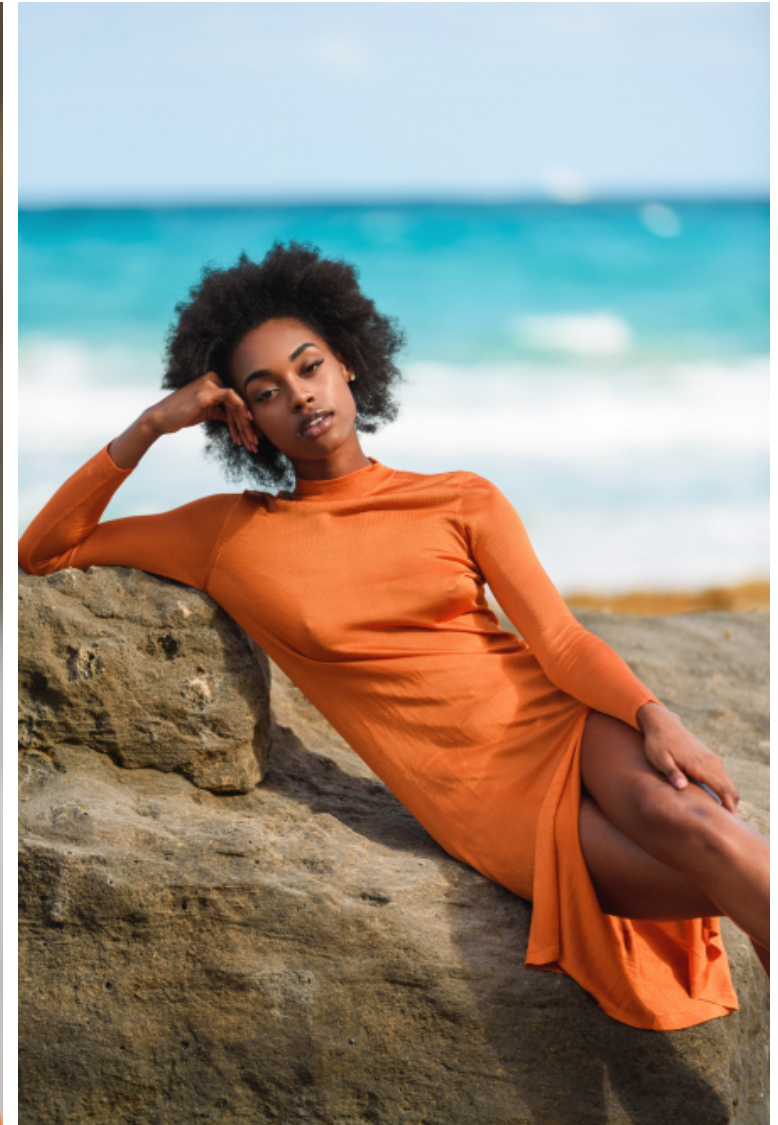

Select

MODEL MANAGEMENT

500 Bishop St NW SUITE A-2, Atlanta, 30318, Georgia, United States
Phone: (404) 872-7444 **Fax:** (404) 874-1526 **Email:** info.atlanta@selectmodel.com **Website:** <https://selectmodel.com/>

Ajahnae Baker

Height 180cm / 5' 11.0"

Bust 86cm / 34"

Waist 63cm / 25"

Hips 89cm / 35"

Shoes EU/US/UK 41.5 / 10 / 8

Eyes Dark brown

Hair Dark brown

Cup B