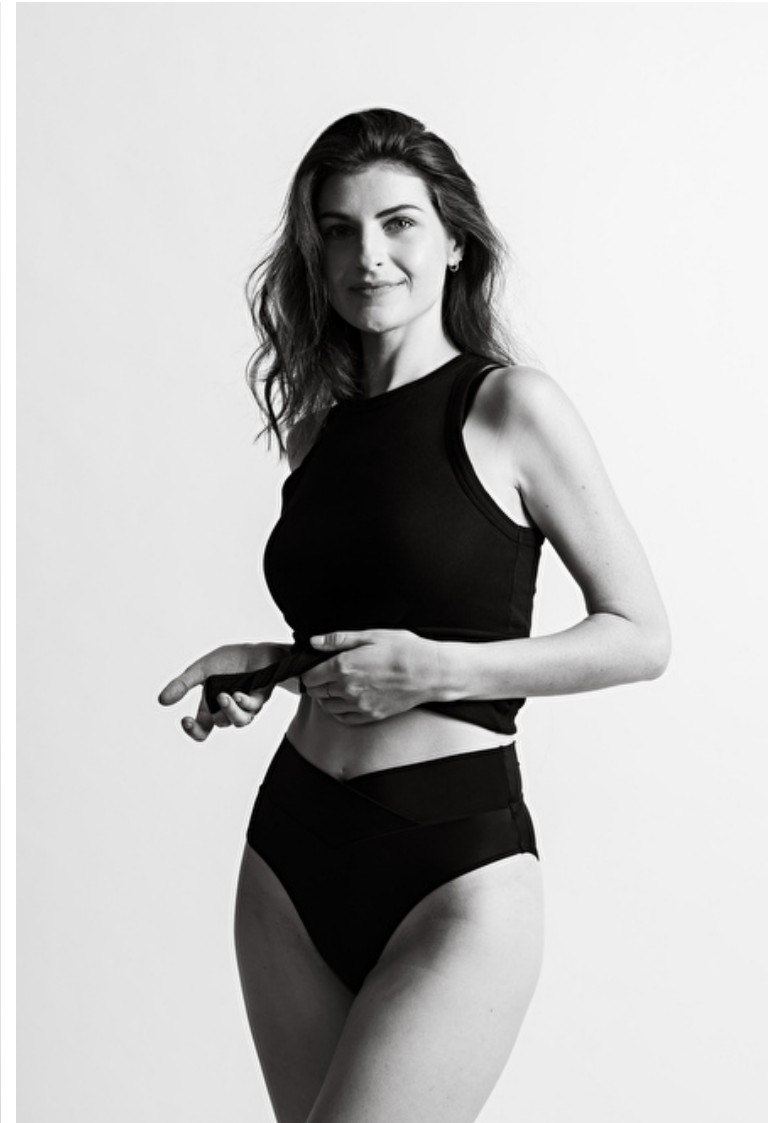

Bust 86cm / 34"

Waist 69cm / 27"

Hips 95cm / 37.5"

Shoes EU/US/UK 40 / 9 / 7

Eyes Blue

Hair Dark brown

Cup B

Select