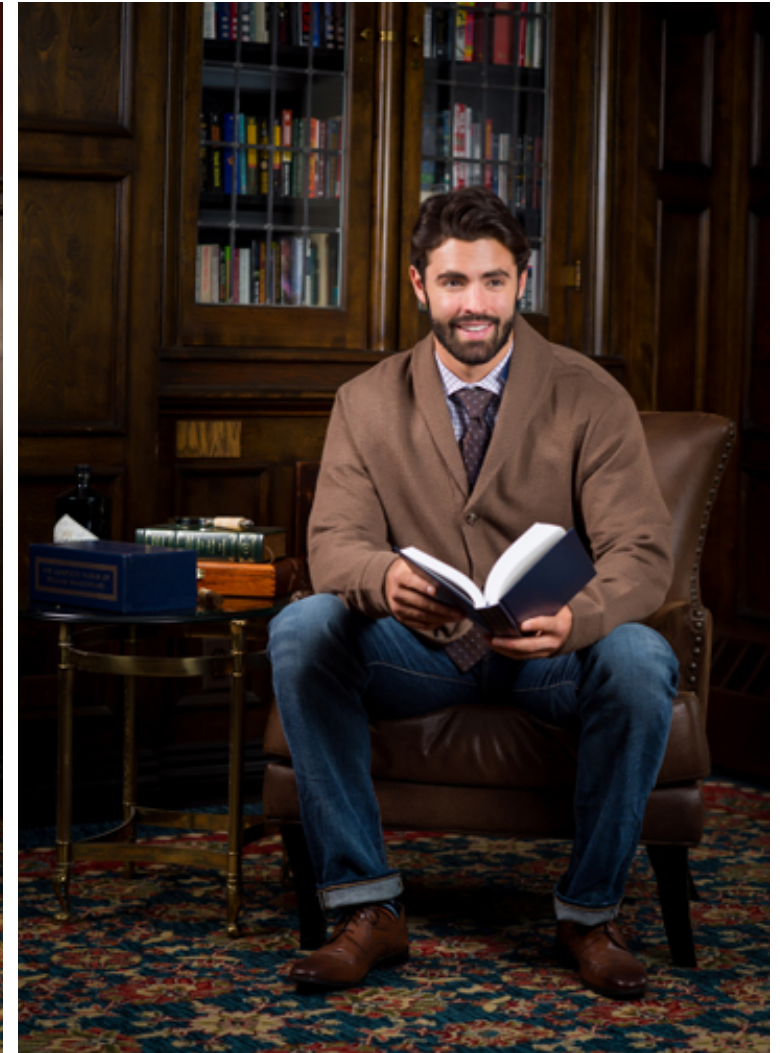

Select

MODEL MANAGEMENT

500 Bishop St NW SUITE A-2, Atlanta, 30318, Georgia, United States
Phone: (404) 872-7444 **Fax:** (404) 874-1526 **Email:** info.atlanta@selectmodel.com **Website:** <https://selectmodel.com/>

Alec McLain

Height 193cm / 6' 4.0"

Waist 91cm / 36"

Shoes EU/US/UK 45 / 12 / 10.5

Eyes Brown

Hair Brown

Inseam 91cm / 36"

Suit size 56cm / 46"

Suit cut Long