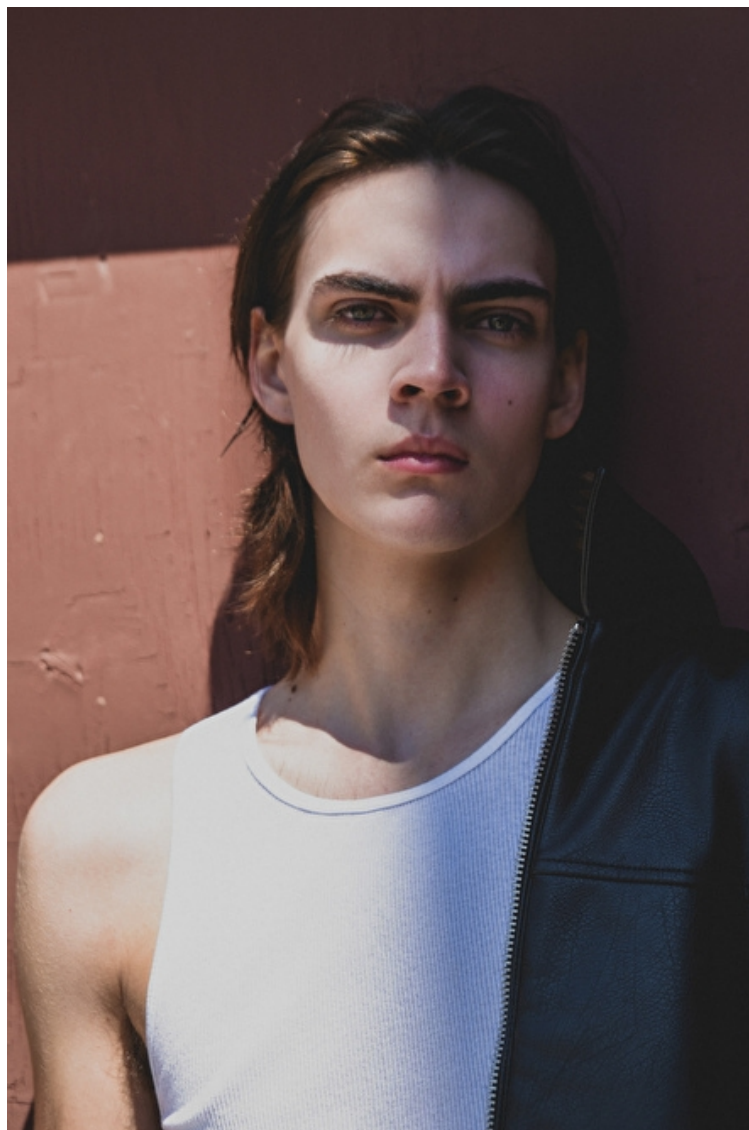

Select

MODEL MANAGEMENT

500 Bishop St NW SUITE A-2, Atlanta, 30318, Georgia, United States
Email: info.atlanta@selectmodel.com Website: <https://selectmodel.com/>

Alex H

Height 188cm / 6' 2.0"

Waist 79cm / 31"

Shoes EU/US/UK 44 / 11 / 9.5

Eyes Green

Hair Brown

Inseam 81cm / 32"

Neck 35cm / 14"

Sleeve 76cm / 30"