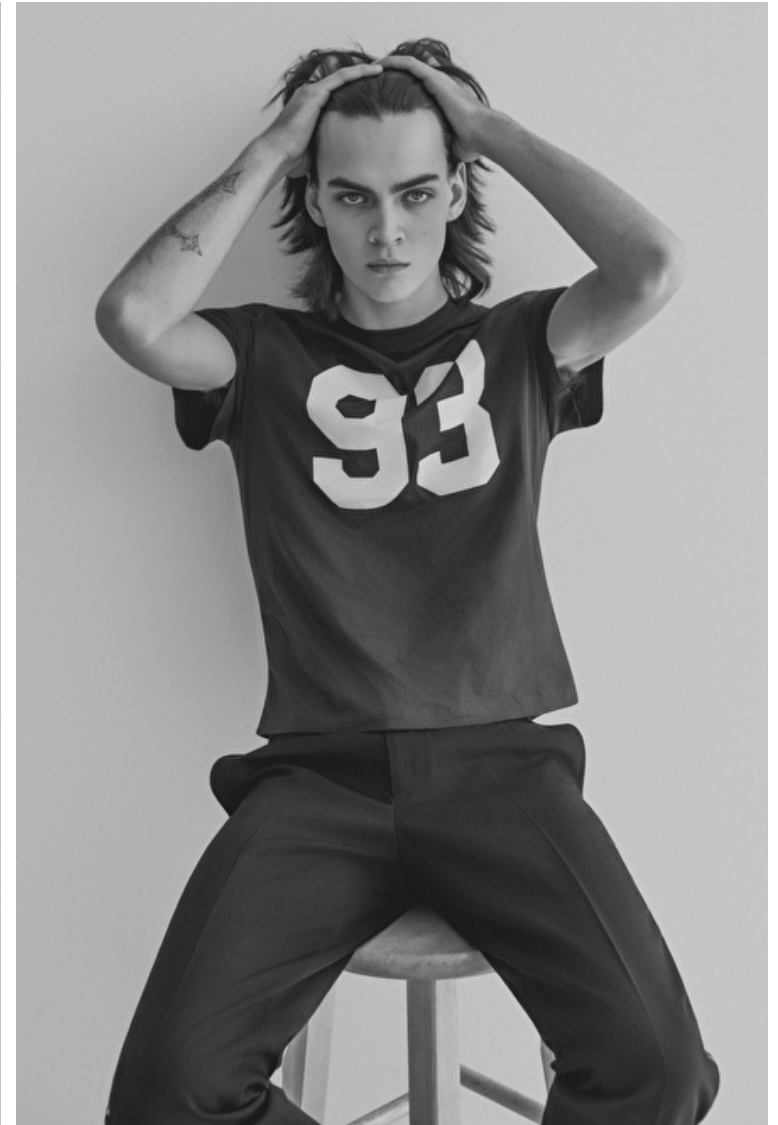

Waist 79cm / 31"

Shoes EU/US/UK 44 / 11 / 9.5

Eyes Green

Hair Brown

Inseam 81cm / 32"

Neck 35cm / 14"

Sleeve 76cm / 30"

Select