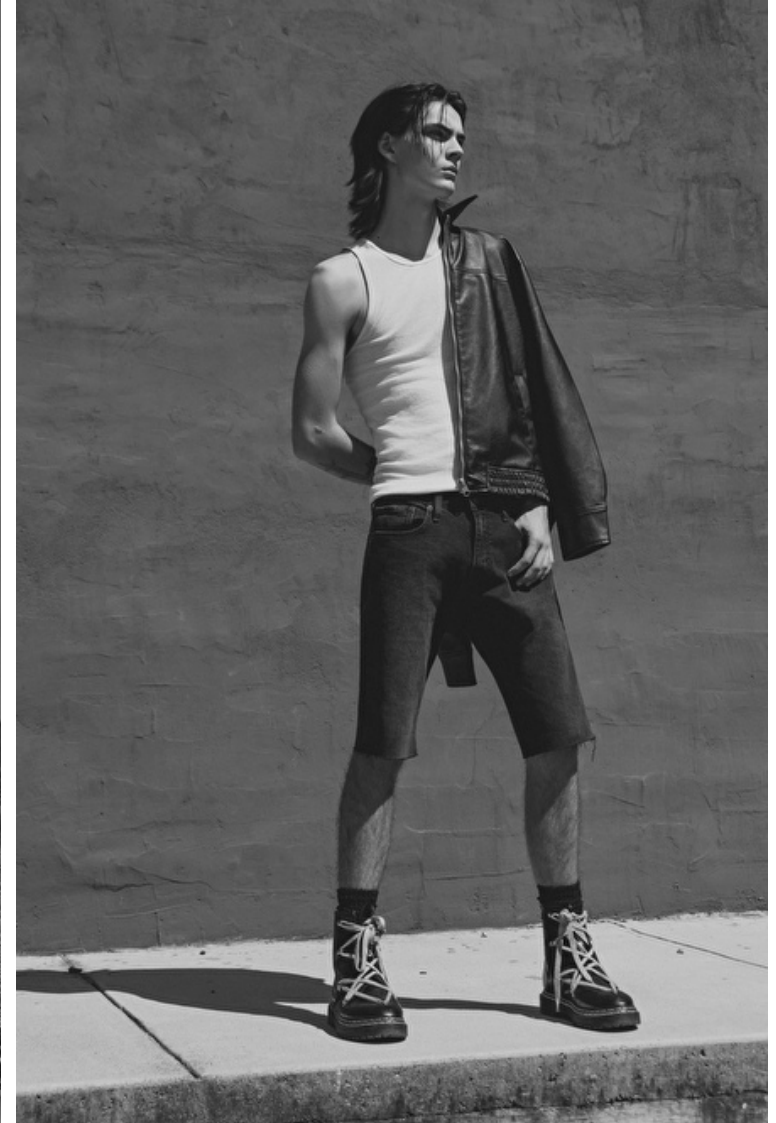

Waist 79cm / 31"

Shoes EU/US/UK 44 / 11 / 9.5

Eyes Green

Hair Brown

Inseam 81cm / 32"

Neck 35cm / 14"

Sleeve 76cm / 30"

Select