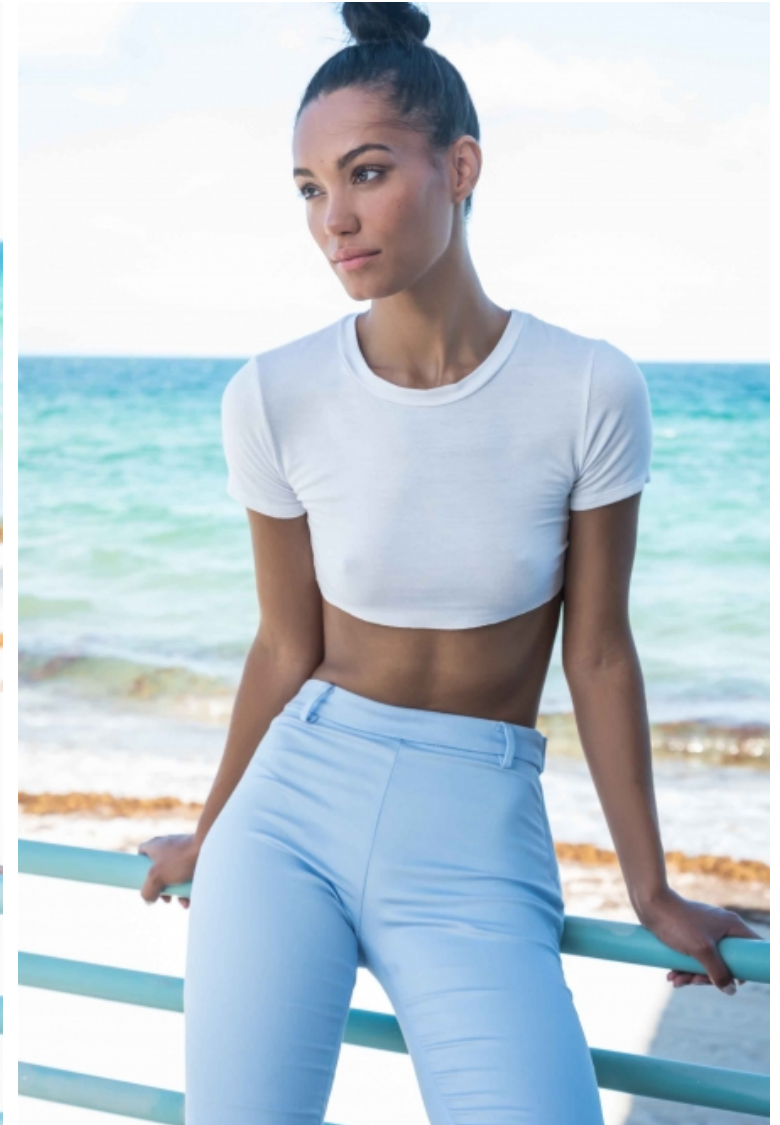

Select

MODEL MANAGEMENT

500 Bishop St NW SUITE A-2, Atlanta, 30318, Georgia, United States
Email: info.atlanta@selectmodel.com Website: <https://selectmodel.com/>

Alexis Gaube

Height 175cm / 5' 9.0"

Size EU/US 34 / 4

Bust 81cm / 32"

Waist 63cm / 25"

Hips 94cm / 37"

Shoes EU/US/UK 39.5 / 8.5 / 6

Eyes Brown

Hair Brown

Cup B