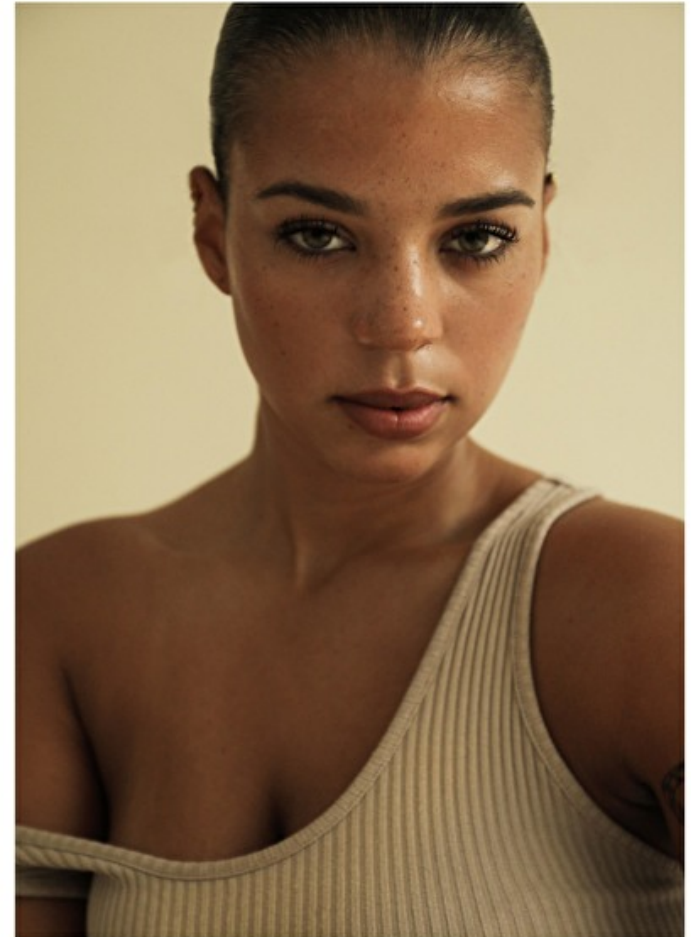

Select

MODEL MANAGEMENT

500 Bishop St NW SUITE A-2, Atlanta, 30318, Georgia, United States
Phone: (404) 872-7444 **Fax:** (404) 874-1526 **Email:** info.atlanta@selectmodel.com **Website:** <https://selectmodel.com/>

ALEXIS

Height 175cm / 5' 9.0"

Size EU/US 36 / 6

Bust 92cm / 36"

Waist 71cm / 28"

Hips 101cm / 40"

Shoes EU/US/UK 41 / 9.5 / 8

Eyes Green

Hair Black

Cup C

Location Tampa, Florida