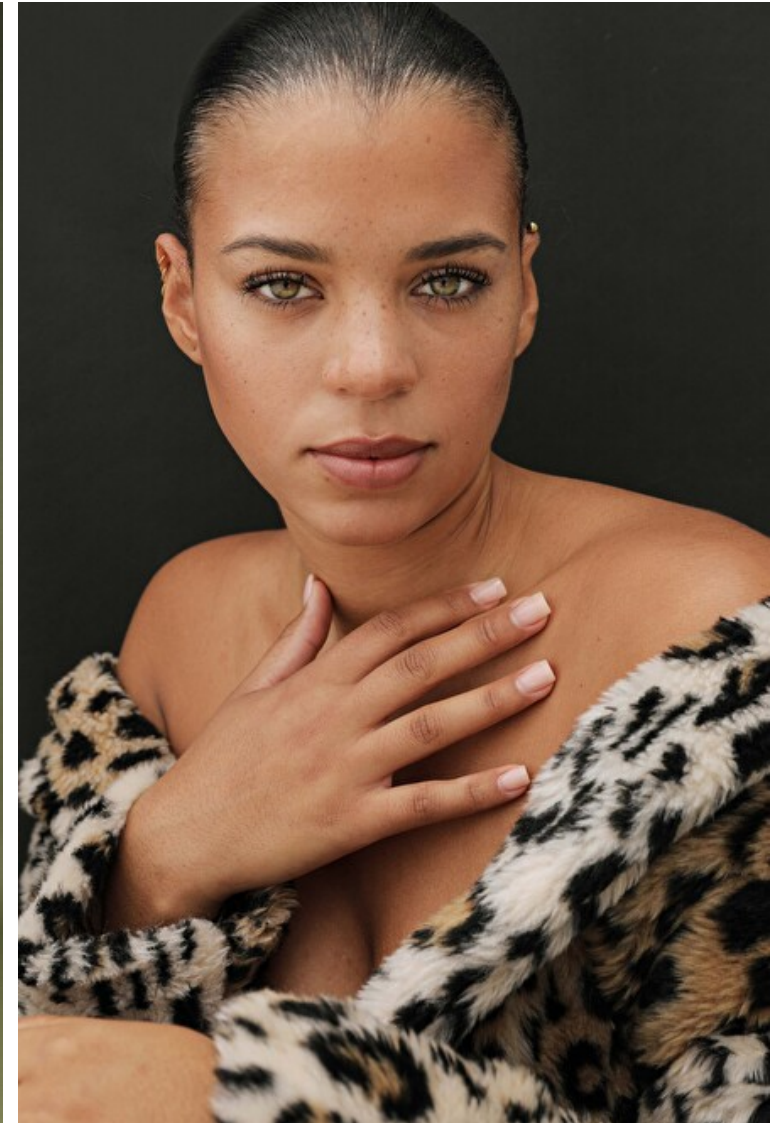

Select

MODEL MANAGEMENT

500 Bishop St NW SUITE A-2, Atlanta, 30318, Georgia, United States
Phone: (404) 872-7444 **Fax:** (404) 874-1526 **Email:** info.atlanta@selectmodel.com **Website:** <https://selectmodel.com/>

ALEXIS

Height 175cm / 5' 9.0"

Size EU/US 36 / 6

Bust 92cm / 36"

Waist 71cm / 28"

Hips 101cm / 40"

Shoes EU/US/UK 41 / 9.5 / 8

Eyes Green

Hair Black

Cup C

Location Tampa, Florida