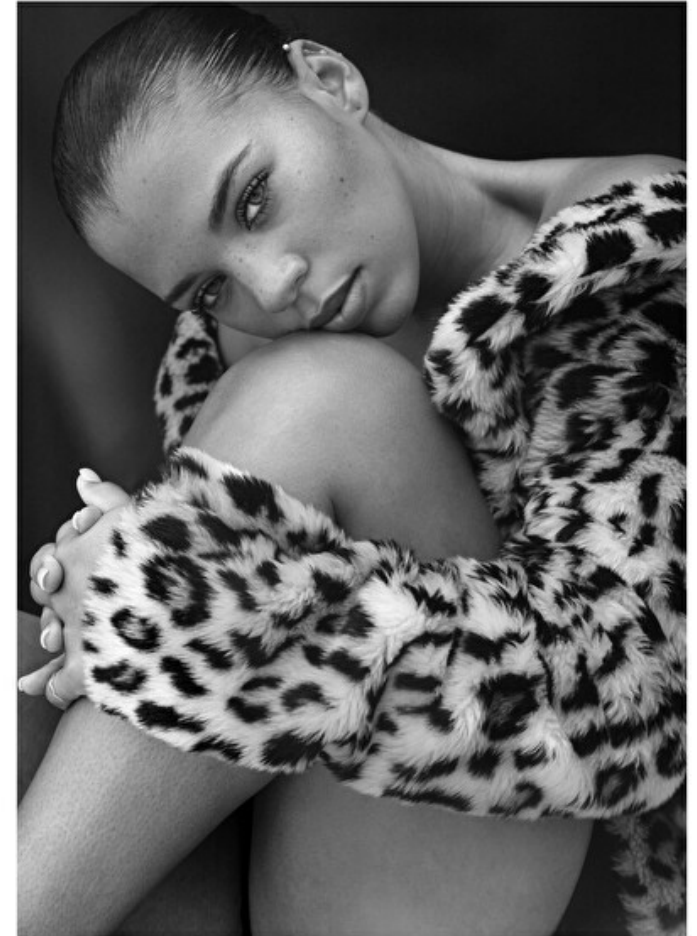

Select

MODEL MANAGEMENT

500 Bishop St NW SUITE A-2, Atlanta, 30318, Georgia, United States
Phone: (404) 872-7444 **Fax:** (404) 874-1526 **Email:** info.atlanta@selectmodel.com **Website:** <https://selectmodel.com/>

ALEXIS

Height 175cm / 5' 9.0"

Size EU/US 36 / 6

Bust 92cm / 36"

Waist 71cm / 28"

Hips 101cm / 40"

Shoes EU/US/UK 41 / 9.5 / 8

Eyes Green

Hair Black

Cup C

Location Tampa, Florida