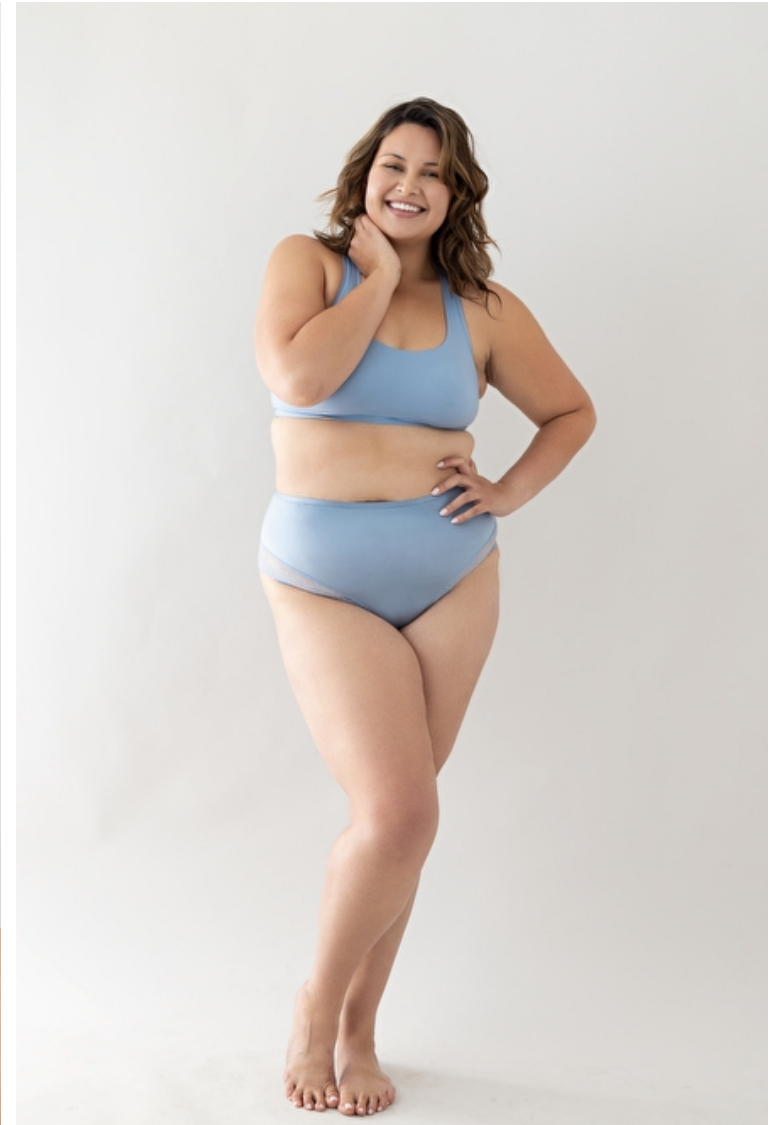

Bust 119cm / 47"

Waist 106cm / 41.5"

Hips 127cm / 50"

Shoes EU/US/UK 44 / 12

Eyes Brown

Hair Brown

Cup C

Ally Kunath

Height 181cm / 5' 11.5"

Size EU/US 46 / 16

Bust 119cm / 47"

Waist 106cm / 41.5"

Hips 127cm / 50"

Shoes EU/US/UK 44 / 12

Eyes Brown

Hair Brown

Bust 119cm / 47"

Waist 106cm / 41.5"

Hips 127cm / 50"

Shoes EU/US/UK 44 / 12

Eyes Brown

Hair Brown

Cup C

Select