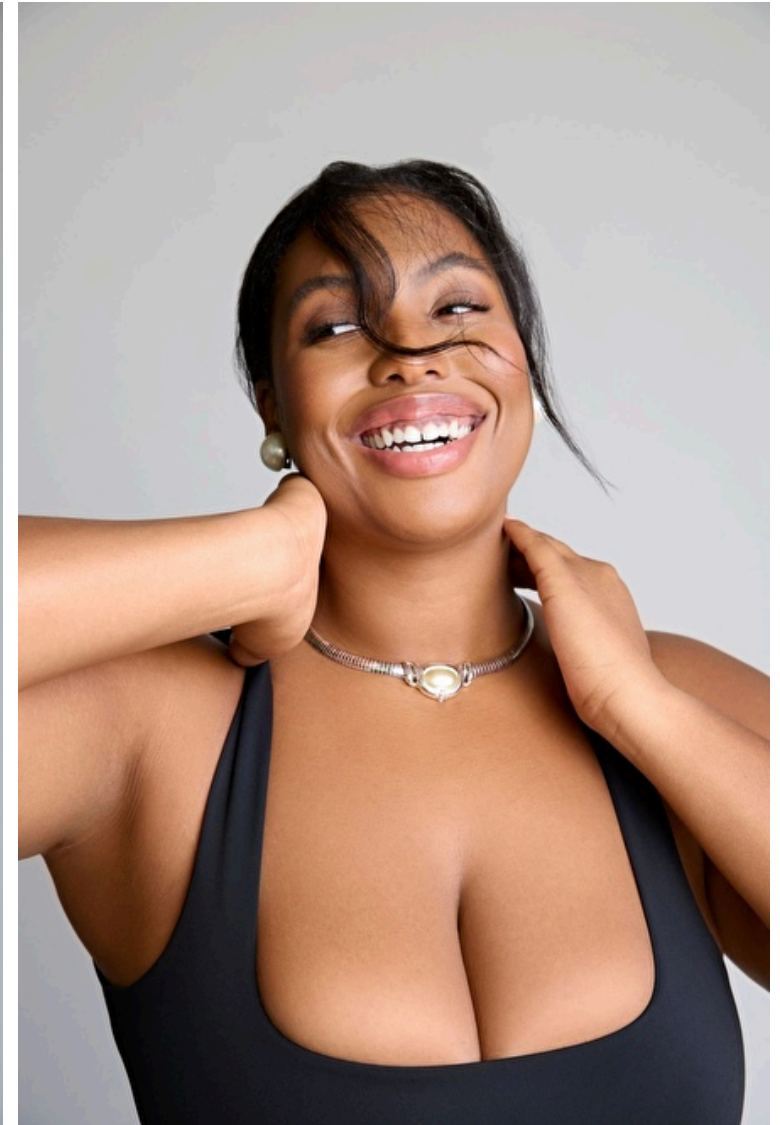

## Allyson Hargett

Height 178cm / 5' 10.0"

Size EU/US 46 / 16

Bust 96cm / 38"

Waist 84cm / 33"

Hips 110cm / 43.5"

Shoes EU/US/UK 42.5 / 11 / 9

Eyes Dark brown

Hair Dark brown

Cup DDD