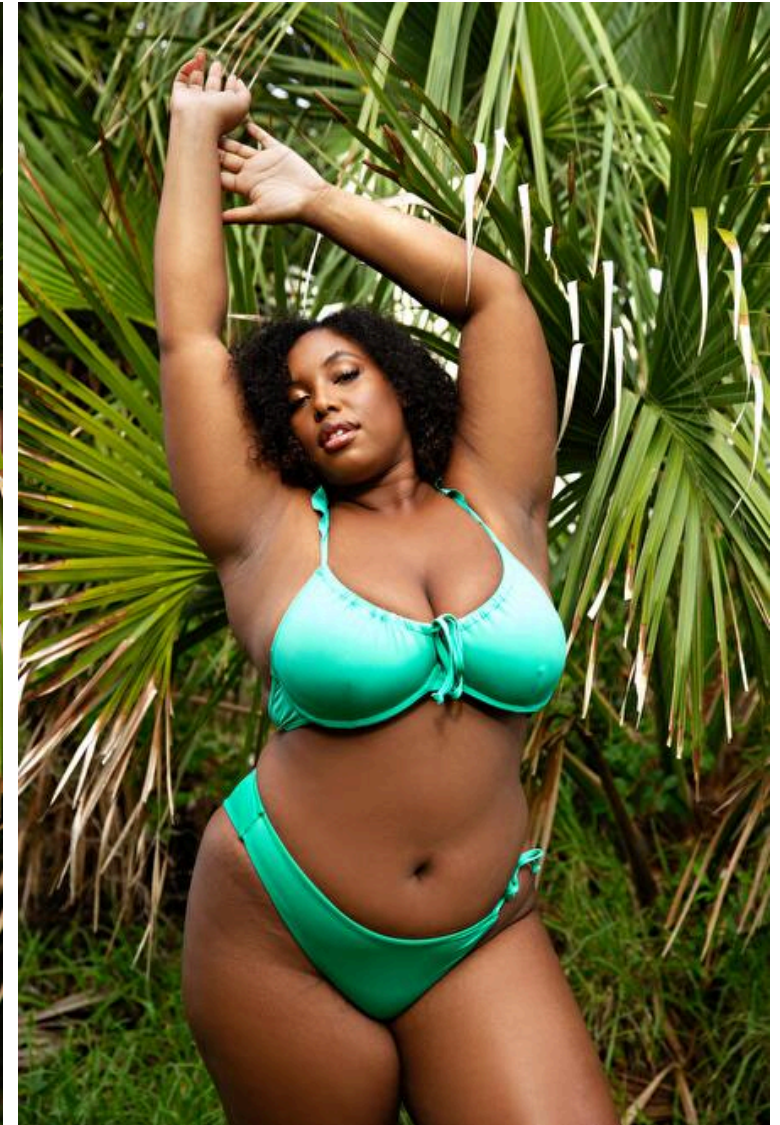

Select

MODEL MANAGEMENT

500 Bishop St NW SUITE A-2, Atlanta, 30318, Georgia, United States
Phone: (404) 872-7444 Fax: (404) 874-1526 Email: info.atlanta@selectmodel.com Website: <https://selectmodel.com/>

Allyson Hargett

Height 178cm / 5' 10.0"

Size EU/US 46 / 16

Bust 96cm / 38"

Waist 84cm / 33"

Hips 110cm / 43.5"

Shoes EU/US/UK 42.5 / 11 / 9

Eyes Dark brown

Hair Dark brown

Cup DDD