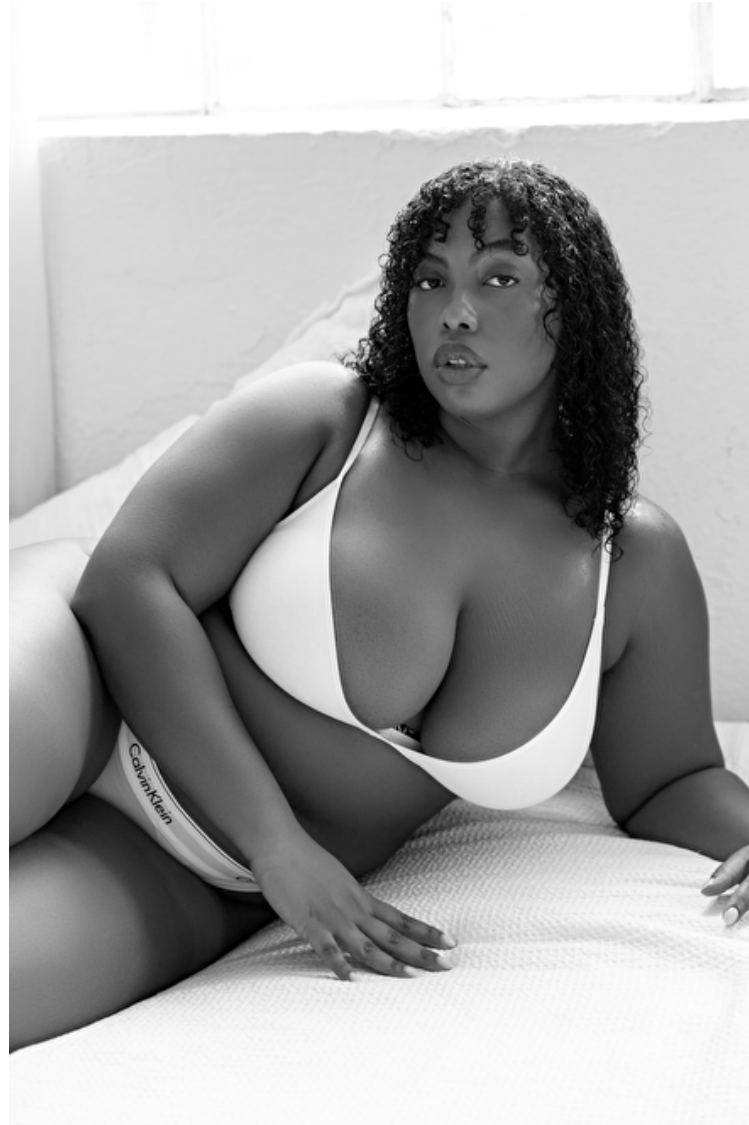

Select

MODEL MANAGEMENT

500 Bishop St NW SUITE A-2, Atlanta, 30318, Georgia, United States
Phone: (404) 872-7444 **Fax:** (404) 874-1526 **Email:** info.atlanta@selectmodel.com **Website:** <https://selectmodel.com/>

Allyson Hargett

Height 178cm / 5' 10.0"

Size EU/US 46 / 16

Bust 96cm / 38"

Waist 84cm / 33"

Hips 110cm / 43.5"

Shoes EU/US/UK 42.5 / 11 / 9

Eyes Dark brown

Hair Dark brown

Cup DDD