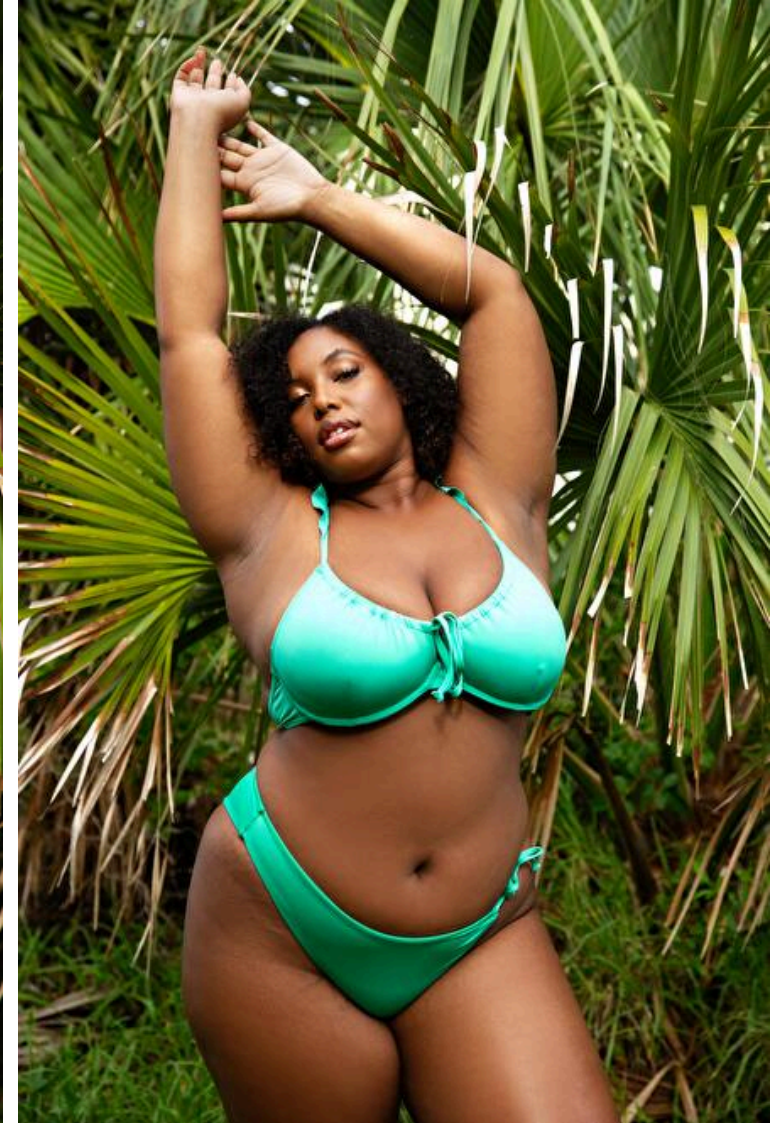

Select

MODEL MANAGEMENT

500 Bishop St NW SUITE A-2, Atlanta, 30318, Georgia, United States
Phone: (404) 872-7444 Fax: (404) 874-1526 Email: info.atlanta@selectmodel.com Website: <https://selectmodel.com/>

Allyson Hargett

Height 178cm / 5' 10.0"

Size EU/US 46 / 16

Bust 96cm / 38"

Waist 84cm / 33"

Hips 110cm / 43.5"

Shoes EU/US/UK 42.5 / 11 / 9

Eyes Dark brown

Hair Dark brown

Cup DDD