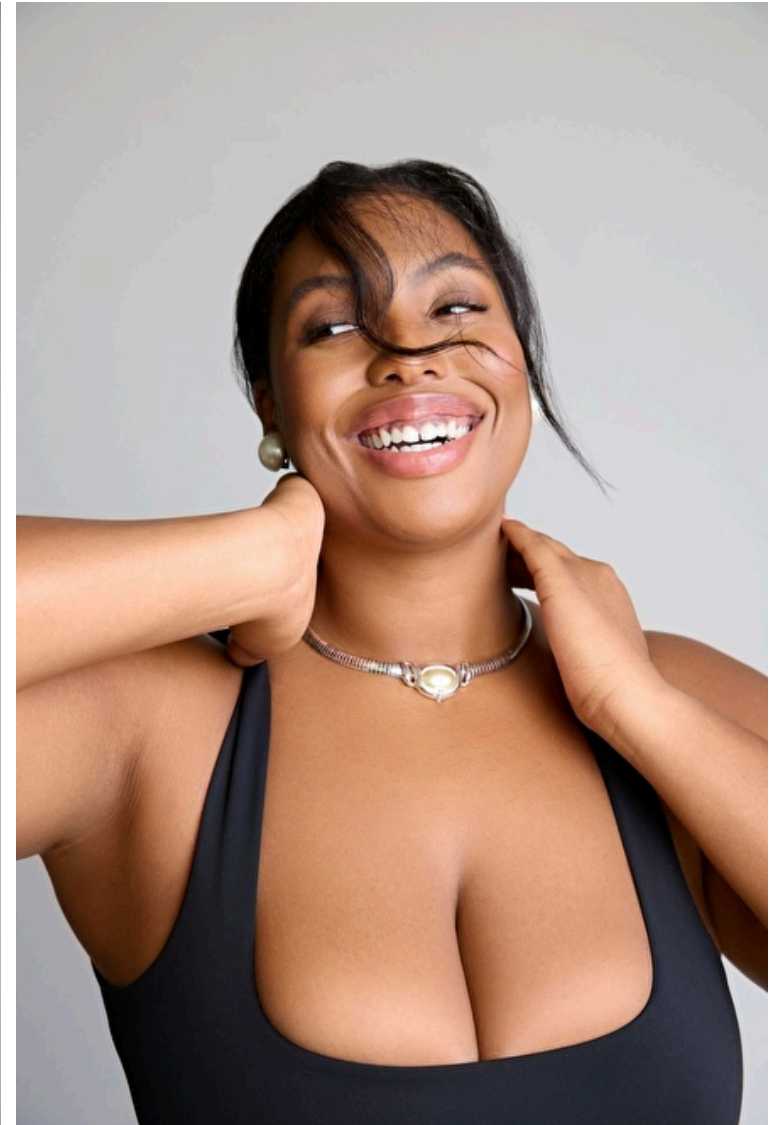

Select

MODEL MANAGEMENT

500 Bishop St NW SUITE A-2, Atlanta, 30318, Georgia, United States
Phone: (404) 872-7444 **Fax:** (404) 874-1526 **Email:** info.atlanta@selectmodel.com **Website:** <https://selectmodel.com/>

Allyson Hargett

Height 178cm / 5' 10.0"

Size EU/US 46 / 16

Bust 96cm / 38"

Waist 84cm / 33"

Hips 110cm / 43.5"

Shoes EU/US/UK 42.5 / 11 / 9

Eyes Dark brown

Hair Dark brown

Cup DDD