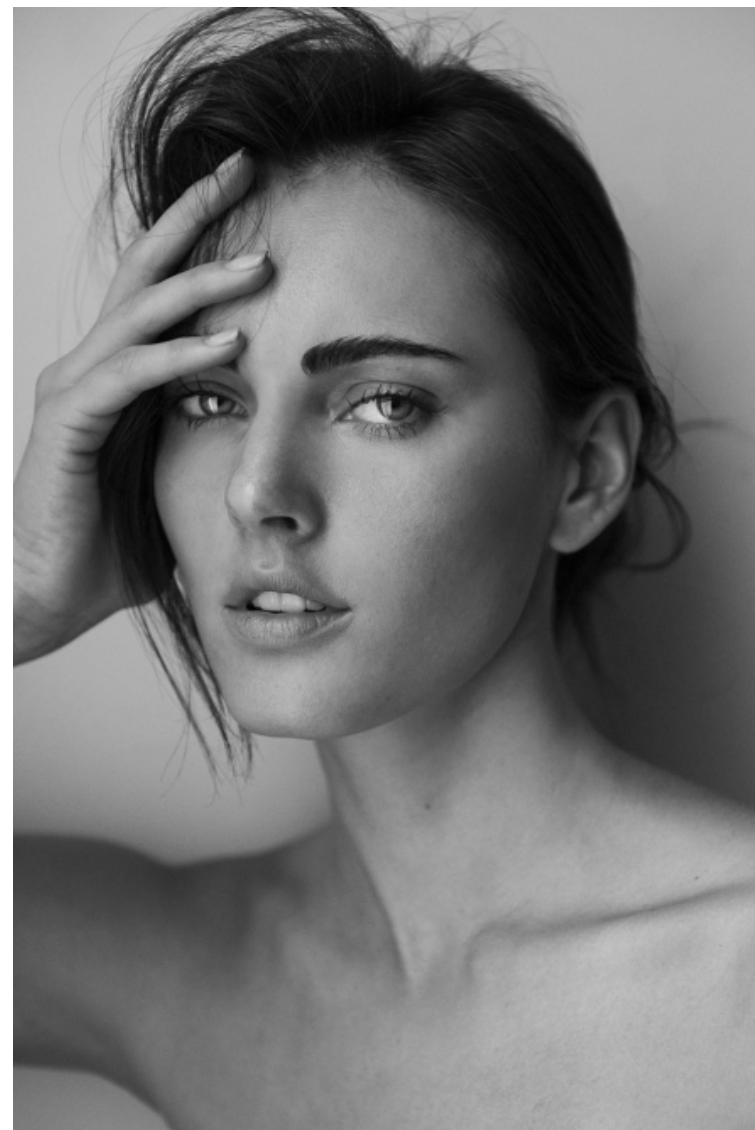

Waist 64cm / 25"

Hips 90cm / 35.5"

Shoes EU/US/UK 39 / 8 / 6

Eyes Green

Hair Brown

Cup C/D

Select

MODEL MANAGEMENT