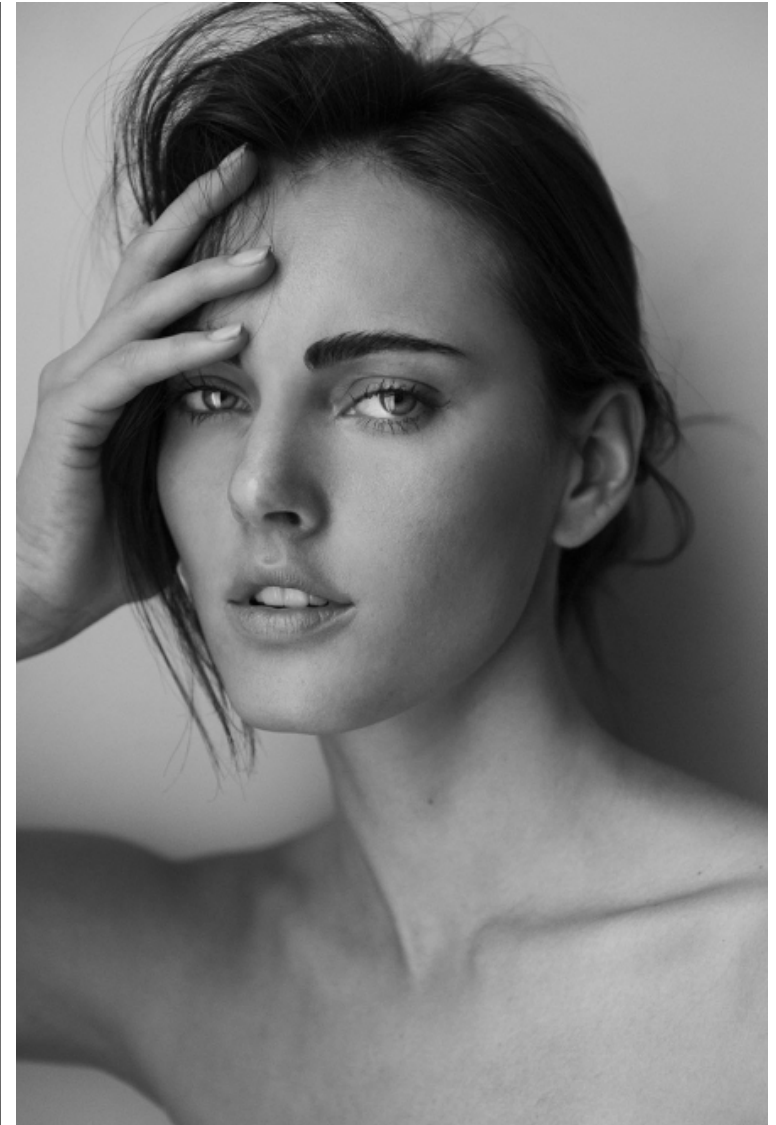

Select

MODEL MANAGEMENT

500 Bishop St NW SUITE A-2, Atlanta, 30318, Georgia, United States
Phone: (404) 872-7444 **Fax:** (404) 874-1526 **Email:** info.atlanta@selectmodel.com **Website:** <https://selectmodel.com/>

Alyssa Riley

Height 180cm / 5' 11.0"

Bust 86cm / 34"

Waist 64cm / 25"

Hips 90cm / 35.5"

Shoes EU/US/UK 39 / 8 / 6

Eyes Green

Hair Brown

Cup C/D