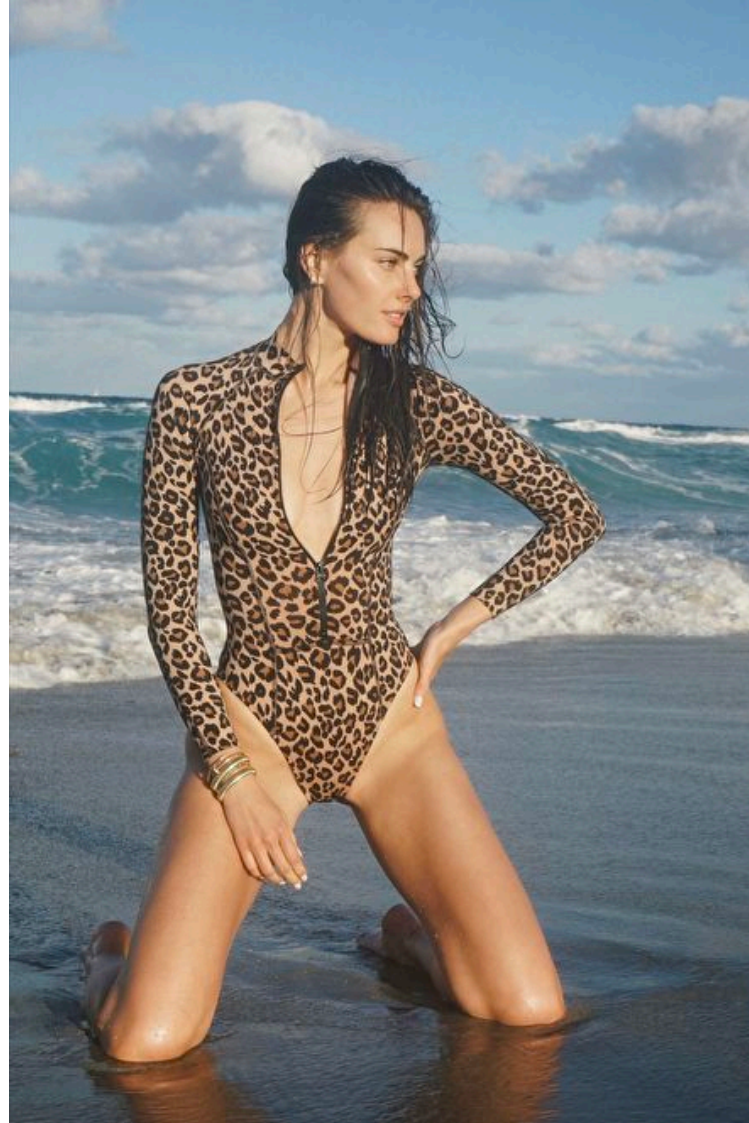

Select

MODEL MANAGEMENT

500 Bishop St NW SUITE A-2, Atlanta, 30318, Georgia, United States
Phone: (404) 872-7444 **Fax:** (404) 874-1526 **Email:** info.atlanta@selectmodel.com **Website:** <https://selectmodel.com/>

Alyssa Riley

Height 180cm / 5' 11.0"

Bust 86cm / 34"

Waist 64cm / 25"

Hips 90cm / 35.5"

Shoes EU/US/UK 39 / 8 / 6

Eyes Green

Hair Brown

Cup C/D