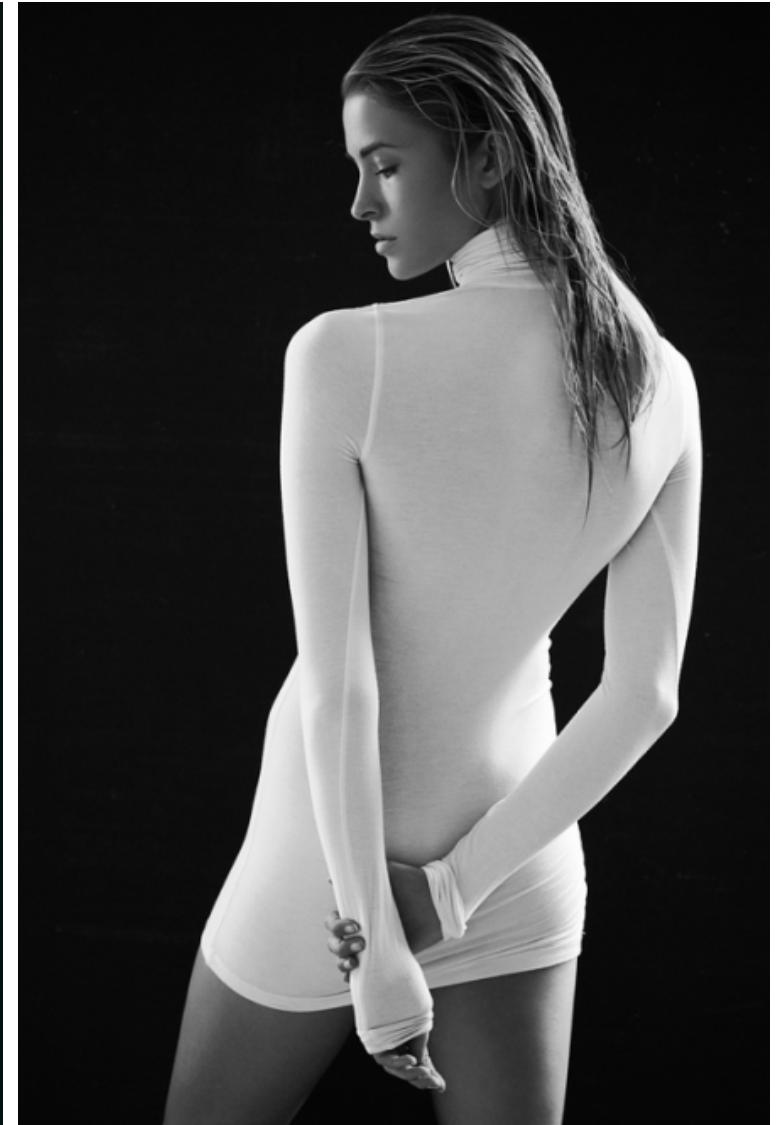

Select

MODEL MANAGEMENT

500 Bishop St NW SUITE A-2, Atlanta, 30318, Georgia, United States
Phone: (404) 872-7444 **Fax:** (404) 874-1526 **Email:** info.atlanta@selectmodel.com **Website:** <https://selectmodel.com/>

Amanda Lougee

Height 175cm / 5' 9.0"

Size EU/US 32 / 2

Bust 81cm / 32"

Waist 63cm / 25"

Hips 86cm / 34"

Shoes EU/US/UK 40.5 / 9.5 / 7

Eyes Blue

Hair Blond

Cup B