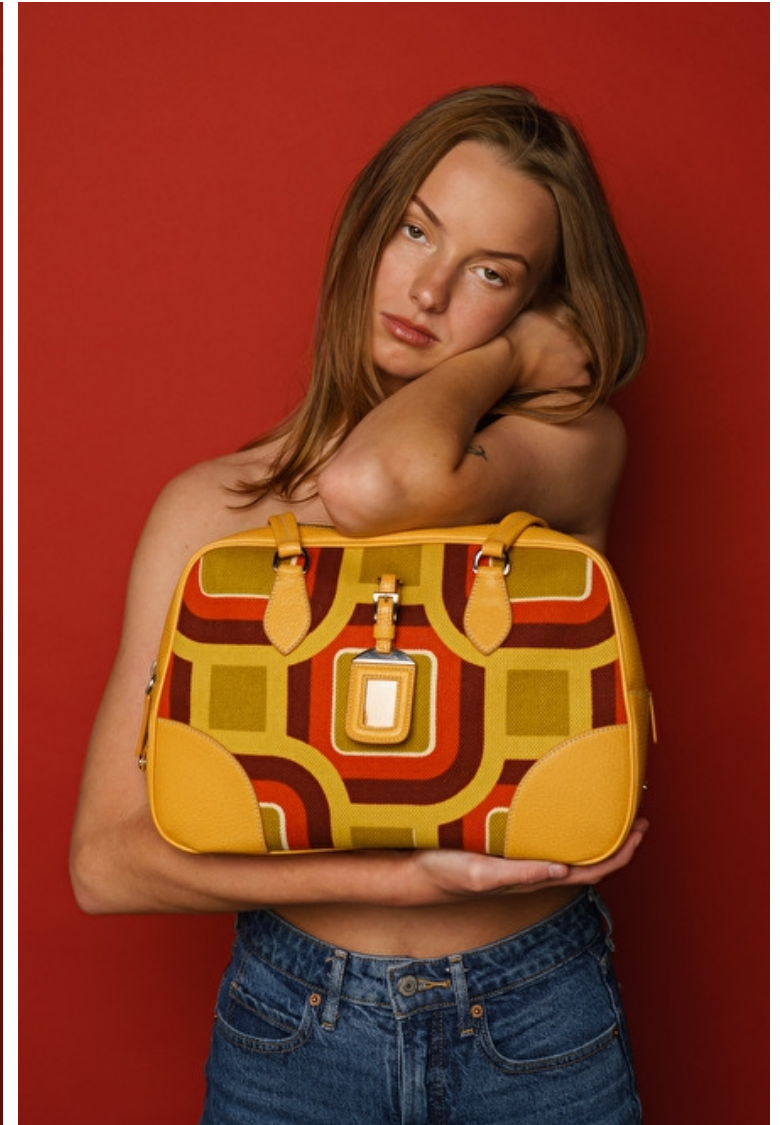

Select

MODEL MANAGEMENT

500 Bishop St NW SUITE A-2, Atlanta, 30318, Georgia, United States
Email: info.atlanta@selectmodel.com Website: <https://selectmodel.com/>

Amber McCurry

Height 175cm / 5' 9.0"

Size EU/US 32 / 2

Bust 92cm / 36"

Waist 72cm / 28.5"

Hips 96cm / 38"

Shoes EU/US/UK 40 / 9 / 7

Eyes Hazel

Hair Blond