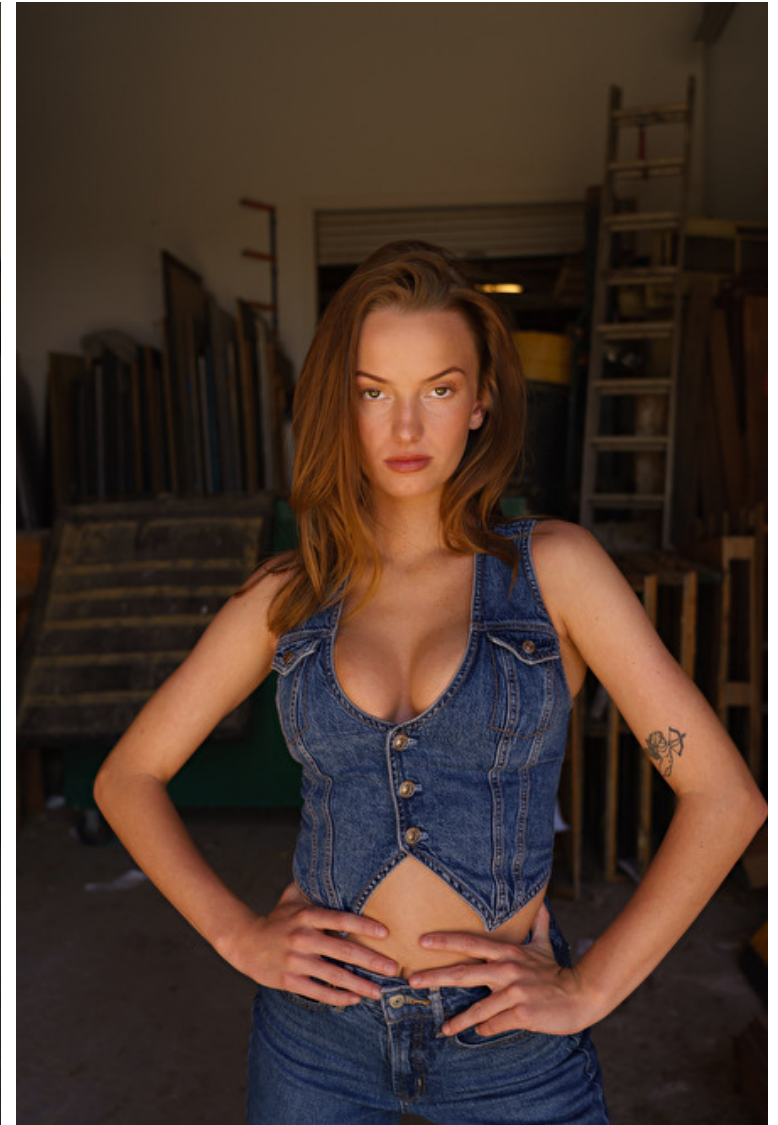

Select

MODEL MANAGEMENT

500 Bishop St NW SUITE A-2, Atlanta, 30318, Georgia, United States

Phone: (404) 872-7444 Fax: (404) 874-1526 Email: info.atlanta@selectmodel.com Website: <https://selectmodel.com/>

Amber McCurry

Height 175cm / 5' 9.0"

Size EU/US 32 / 2

Bust 81cm / 32"

Waist 63cm / 25"

Hips 92cm / 36"

Shoes EU/US/UK 40 / 9 / 7

Eyes Hazel

Hair Blond