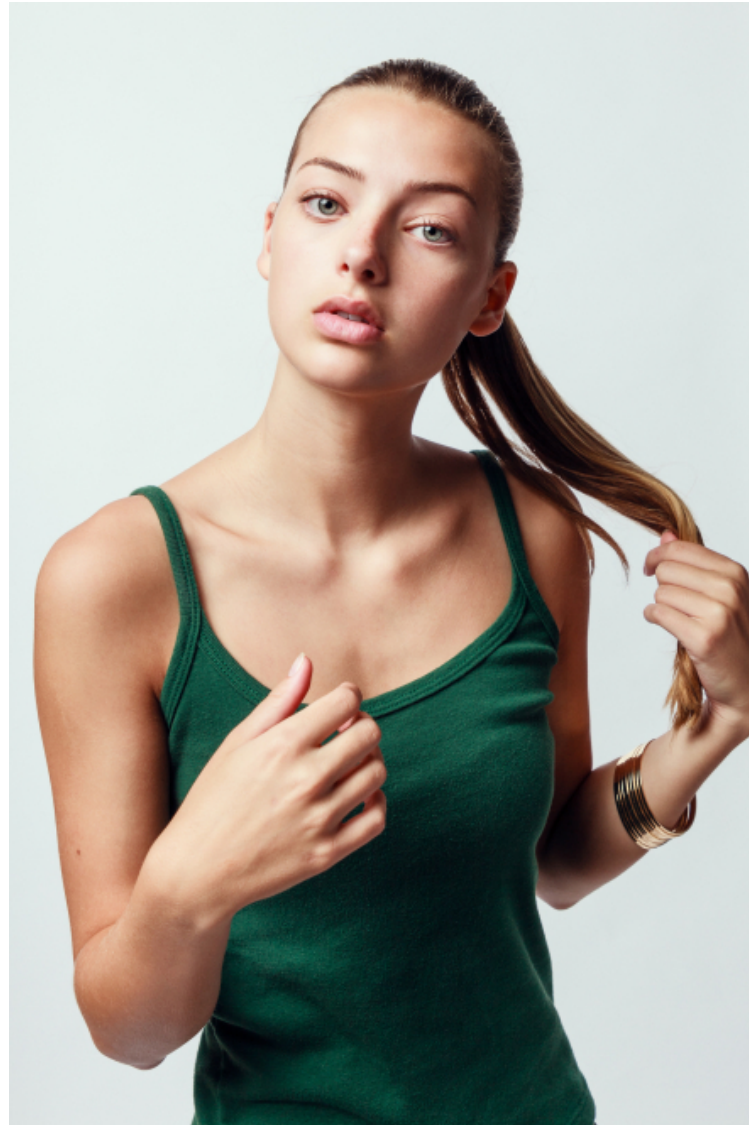

Select

MODEL MANAGEMENT

500 Bishop St NW SUITE A-2, Atlanta, 30318, Georgia, United States
Phone: (404) 872-7444 **Fax:** (404) 874-1526 **Email:** info.atlanta@selectmodel.com **Website:** <https://selectmodel.com/>

Amelia C

Height 178cm / 5' 10.0"

Size EU/US 32 / 2

Bust 81cm / 32"

Waist 63cm / 25"

Hips 86cm / 34"

Shoes EU/US/UK 38 / 7.5 / 5

Eyes Blue green

Hair Light brown

Cup A