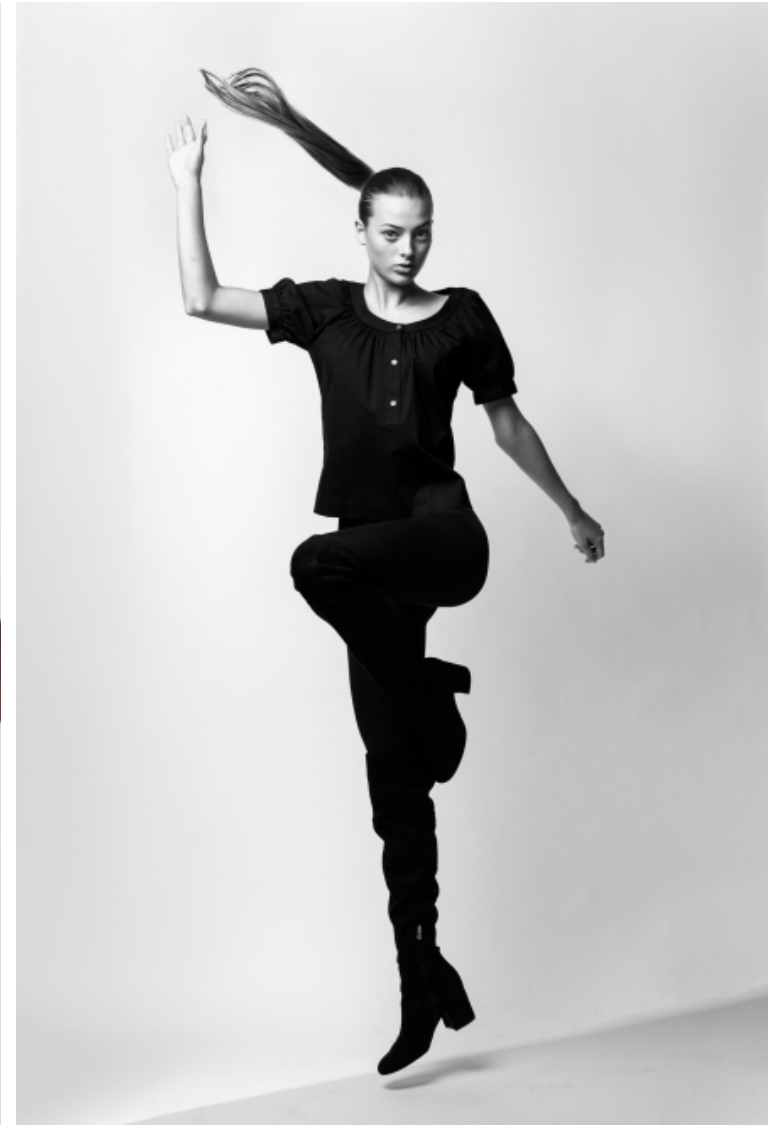

Select

MODEL MANAGEMENT

500 Bishop St NW SUITE A-2, Atlanta, 30318, Georgia, United States
Phone: (404) 872-7444 **Fax:** (404) 874-1526 **Email:** info.atlanta@selectmodel.com **Website:** <https://selectmodel.com/>

Amelia C

Height 178cm / 5' 10.0"

Size EU/US 32 / 2

Bust 81cm / 32"

Waist 63cm / 25"

Hips 86cm / 34"

Shoes EU/US/UK 38 / 7.5 / 5

Eyes Blue green

Hair Light brown

Cup A