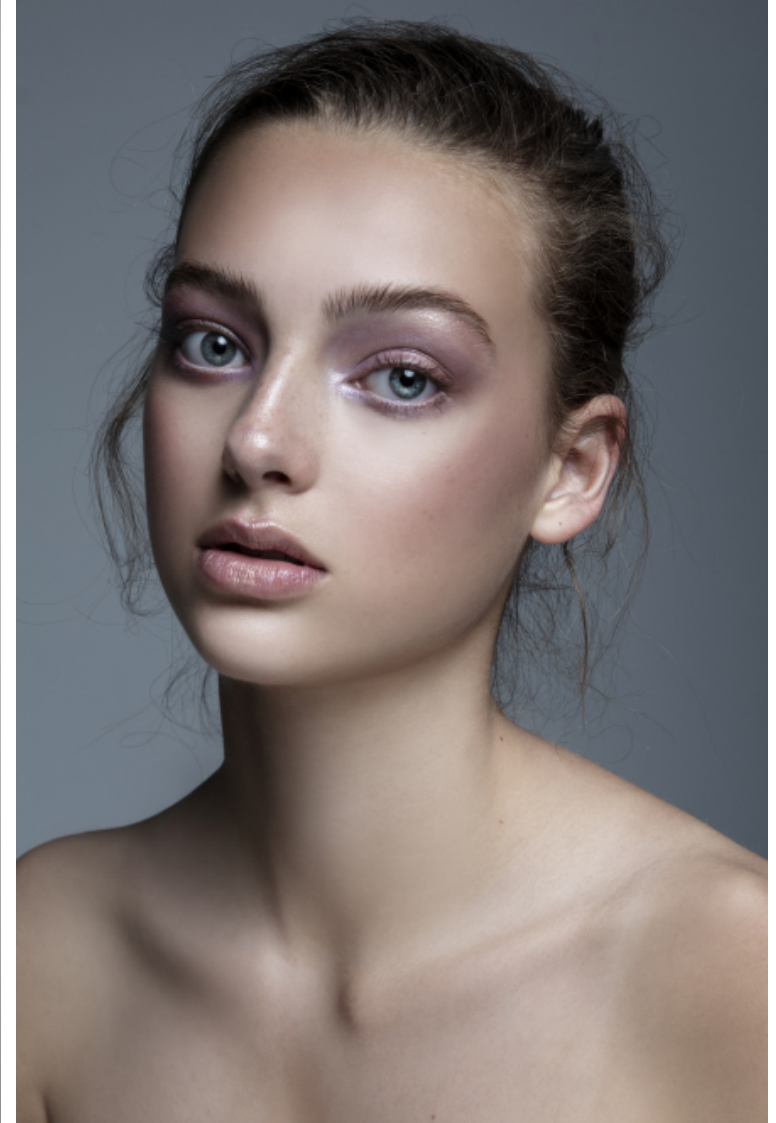

Select

MODEL MANAGEMENT

500 Bishop St NW SUITE A-2, Atlanta, 30318, Georgia, United States

Phone: (404) 872-7444 Fax: (404) 874-1526 Email: info.atlanta@selectmodel.com Website: <https://selectmodel.com/>

Amelia C

Height 178cm / 5' 10.0"

Size EU/US 32 / 2

Bust 81cm / 32"

Waist 63cm / 25"

Hips 86cm / 34"

Shoes EU/US/UK 38 / 7.5 / 5

Eyes Blue green

Hair Light brown

Cup A