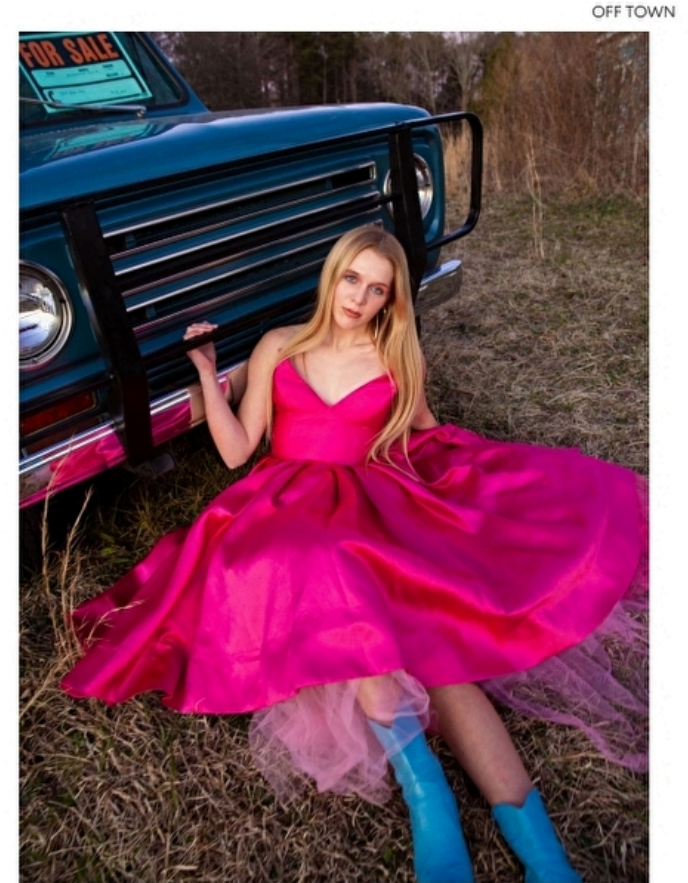

Select

MODEL MANAGEMENT

500 Bishop St NW SUITE A-2, Atlanta, 30318, Georgia, United States
Phone: (404) 872-7444 **Fax:** (404) 874-1526 **Email:** info.atlanta@selectmodel.com **Website:** <https://selectmodel.com/>

Amelia Campbell

Height 175cm / 5' 9.0"

Size EU/US 32 / 2

Bust 79cm / 31"

Waist 61cm / 24"

Hips 90cm / 35.5"

Shoes EU/US/UK 40.5 / 9.5 / 7

Eyes Blue green

Hair Dark blond