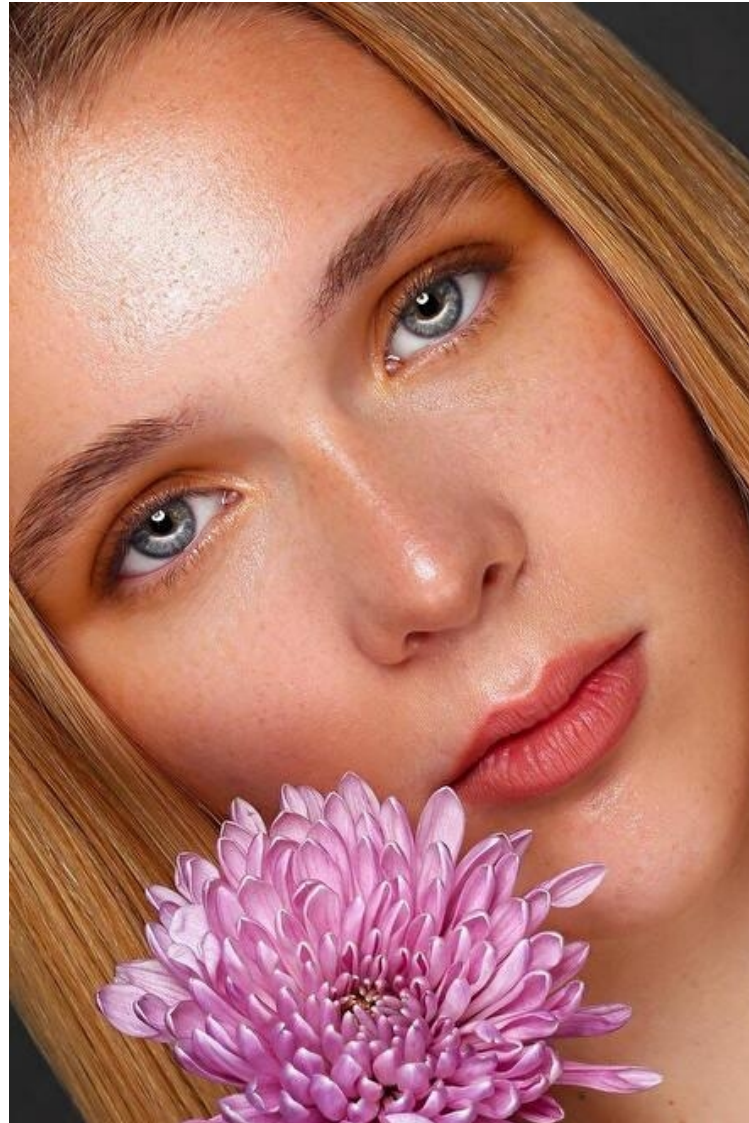

Select

MODEL MANAGEMENT

500 Bishop St NW SUITE A-2, Atlanta, 30318, Georgia, United States
Email: info.atlanta@selectmodel.com Website: <https://selectmodel.com/>

Amelia Campbell

Height 175cm / 5' 9.0"

Size EU/US 32 / 2

Bust 79cm / 31"

Waist 61cm / 24"

Hips 90cm / 35.5"

Shoes EU/US/UK 40.5 / 9.5 / 7

Eyes Blue green

Hair Dark blond