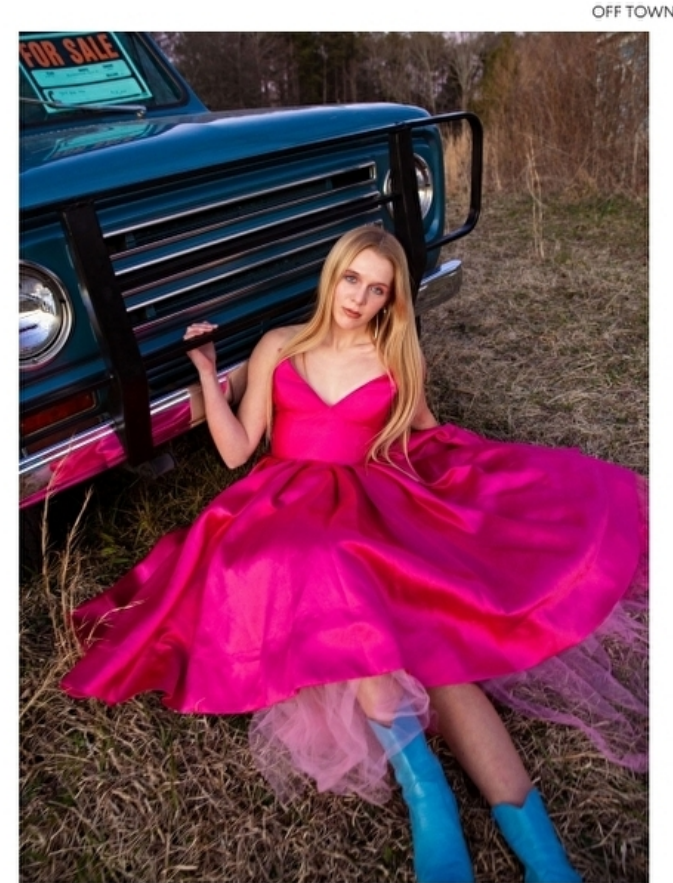

Select

MODEL MANAGEMENT

500 Bishop St NW SUITE A-2, Atlanta, 30318, Georgia, United States
Email: info.atlanta@selectmodel.com Website: <https://selectmodel.com/>

Amelia Campbell

Height 175cm / 5' 9.0"

Size EU/US 32 / 2

Bust 79cm / 31"

Waist 61cm / 24"

Hips 90cm / 35.5"

Shoes EU/US/UK 40.5 / 9.5 / 7

Eyes Blue green

Hair Dark blond