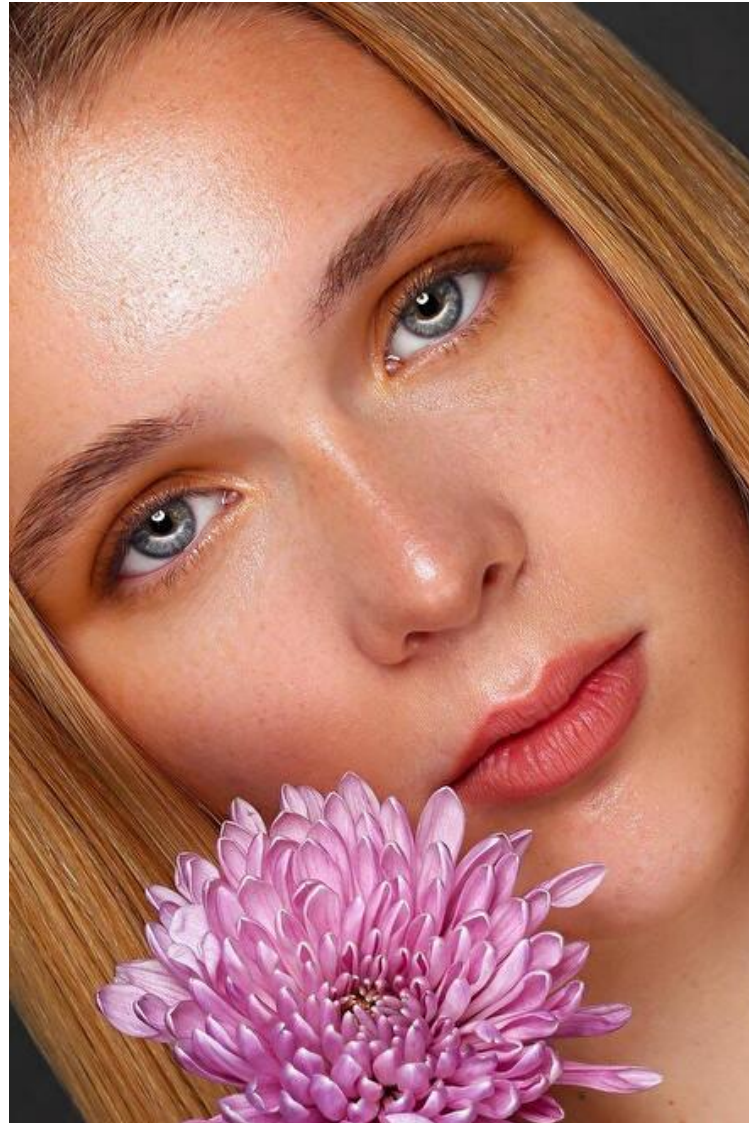

Select

MODEL MANAGEMENT

500 Bishop St NW SUITE A-2, Atlanta, 30318, Georgia, United States
Phone: (404) 872-7444 **Fax:** (404) 874-1526 **Email:** info.atlanta@selectmodel.com **Website:** <https://selectmodel.com/>

Amelia Campbell

Height 175cm / 5' 9.0"

Size EU/US 32 / 2

Bust 79cm / 31"

Waist 61cm / 24"

Hips 90cm / 35.5"

Shoes EU/US/UK 40.5 / 9.5 / 7

Eyes Blue green

Hair Dark blond