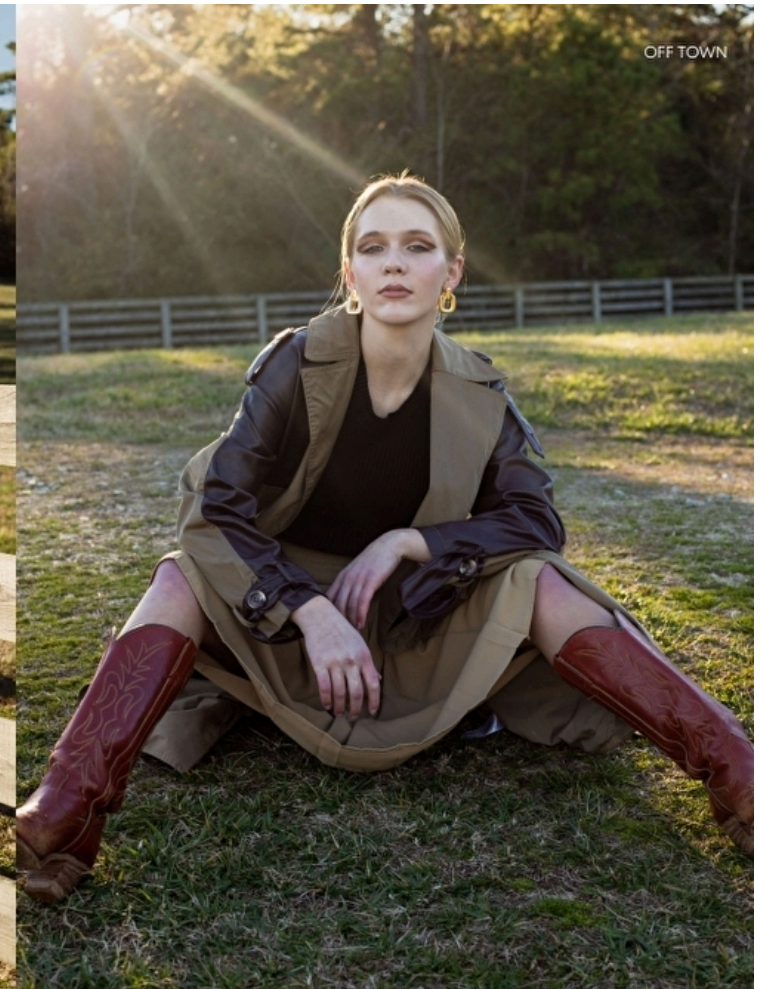

Select

MODEL MANAGEMENT

500 Bishop St NW SUITE A-2, Atlanta, 30318, Georgia, United States

Phone: (404) 872-7444 Fax: (404) 874-1526 Email: info.atlanta@selectmodel.com Website: <https://selectmodel.com/>

Amelia Campbell

Height 175cm / 5' 9.0"

Size EU/US 32 / 2

Bust 79cm / 31"

Waist 61cm / 24"

Hips 90cm / 35.5"

Shoes EU/US/UK 40.5 / 9.5 / 7

Eyes Blue green

Hair Dark blond