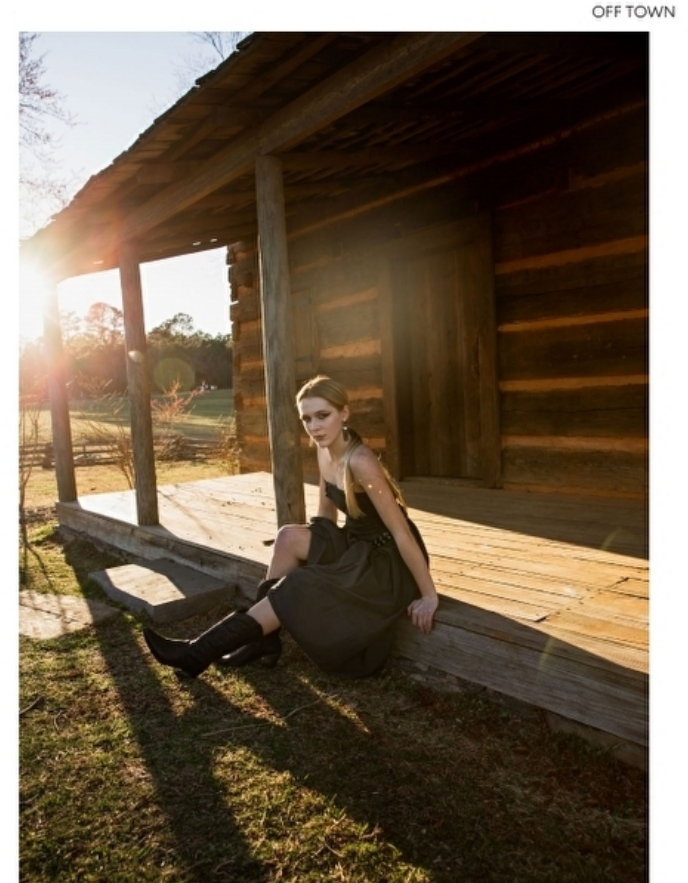

Height 175cm / 5' 9.0"

Size EU/US 32 / 2

Bust 79cm / 31"

Waist 61cm / 24"

Hips 90cm / 35.5"

Shoes EU/US/UK 40.5 / 9.5 / 7

Eyes Blue green

Hair Dark blond