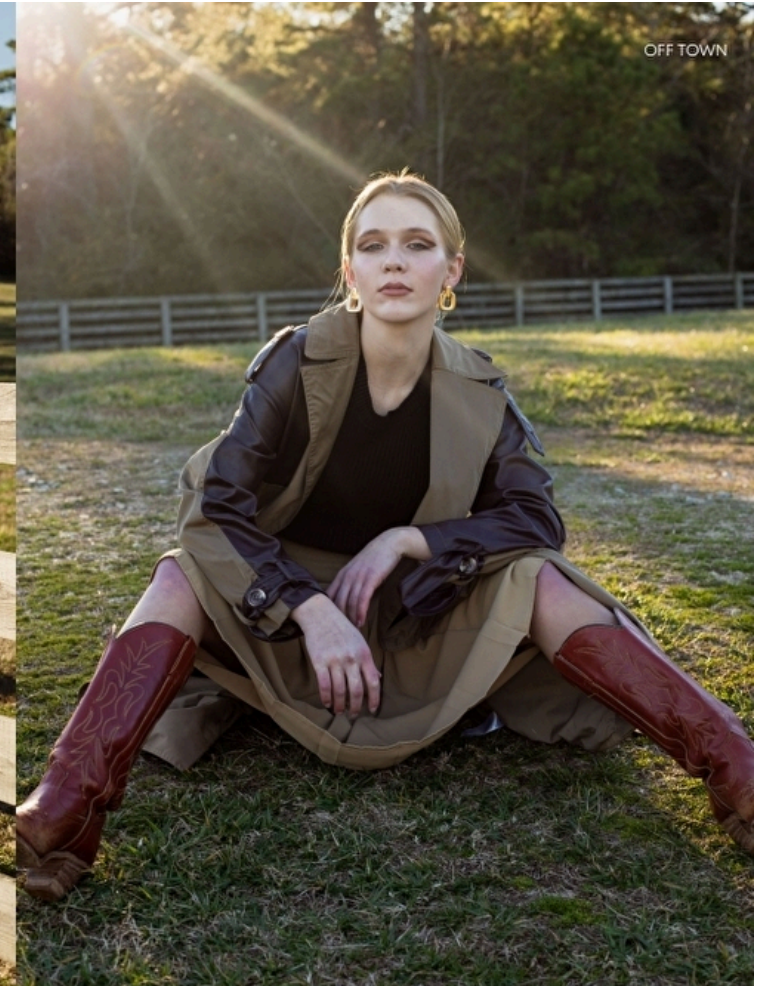

Select

MODEL MANAGEMENT

500 Bishop St NW SUITE A-2, Atlanta, 30318, Georgia, United States

Phone: (404) 872-7444 Fax: (404) 874-1526 Email: info.atlanta@selectmodel.com Website: <https://selectmodel.com/>

Amelia Campbell

Height 175cm / 5' 9.0"

Size EU/US 32 / 2

Bust 79cm / 31"

Waist 61cm / 24"

Hips 90cm / 35.5"

Shoes EU/US/UK 40.5 / 9.5 / 7

Eyes Blue green

Hair Dark blond