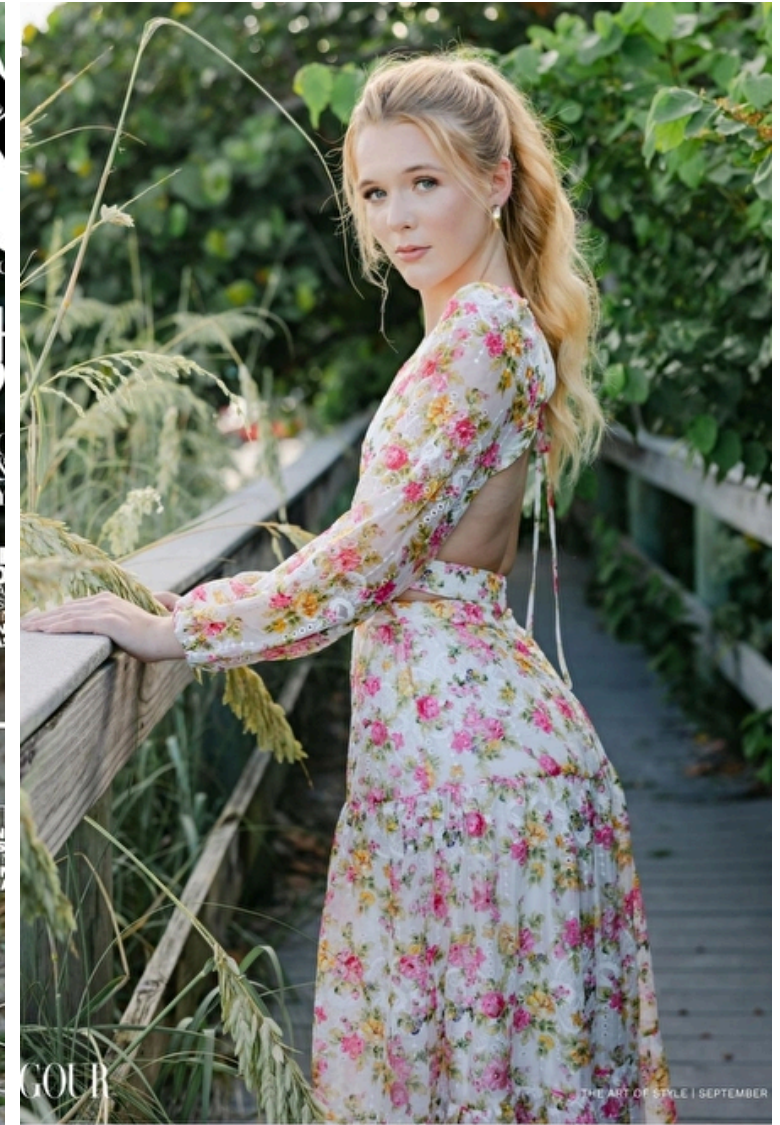

Select

MODEL MANAGEMENT

500 Bishop St NW SUITE A-2, Atlanta, 30318, Georgia, United States

Phone: (404) 872-7444 Fax: (404) 874-1526 Email: info.atlanta@selectmodel.com Website: https://selectmodel.com/

Amelia Campbell

Height 175cm / 5' 9.0"

Size EU/US 32 / 2

Bust 79cm / 31"

Waist 61cm / 24"

Hips 90cm / 35.5"

Shoes EU/US/UK 40.5 / 9.5 / 7

Eyes Blue green

Hair Dark blond