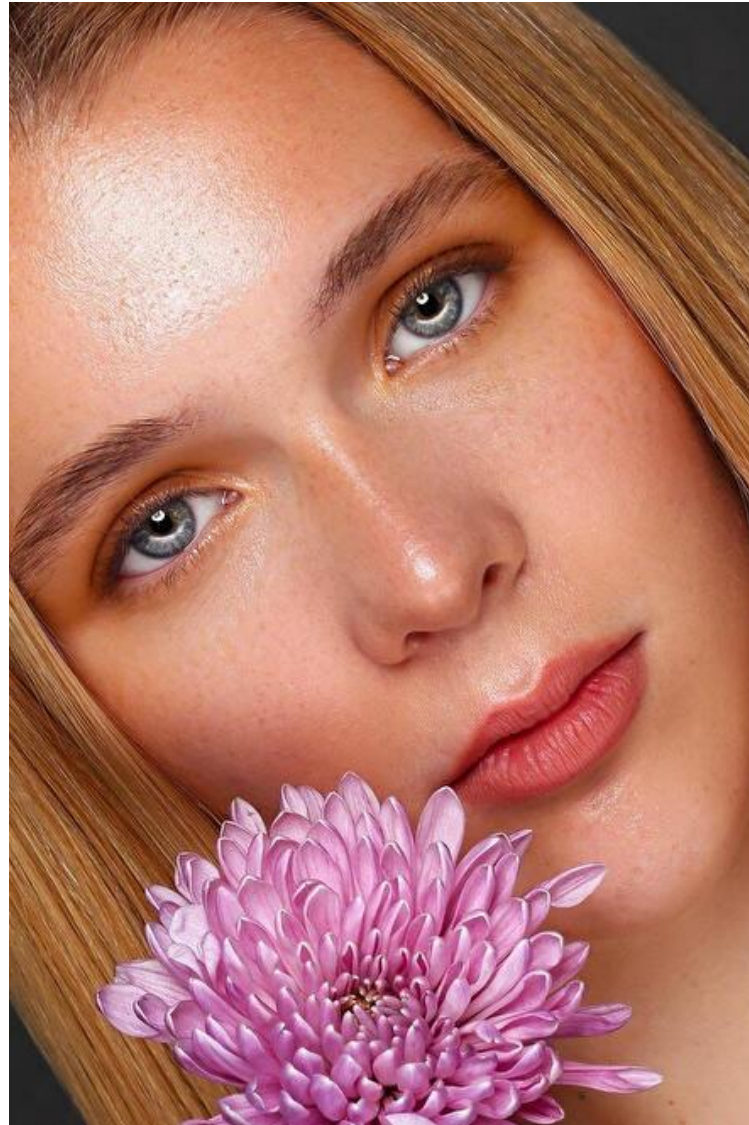

Select

MODEL MANAGEMENT

500 Bishop St NW SUITE A-2, Atlanta, 30318, Georgia, United States
Phone: (404) 872-7444 **Fax:** (404) 874-1526 **Email:** info.atlanta@selectmodel.com **Website:** <https://selectmodel.com/>

Amelia Campbell

Height 175cm / 5' 9.0"

Size EU/US 32 / 2

Bust 79cm / 31"

Waist 61cm / 24"

Hips 90cm / 35.5"

Shoes EU/US/UK 40.5 / 9.5 / 7

Eyes Blue green

Hair Dark blond