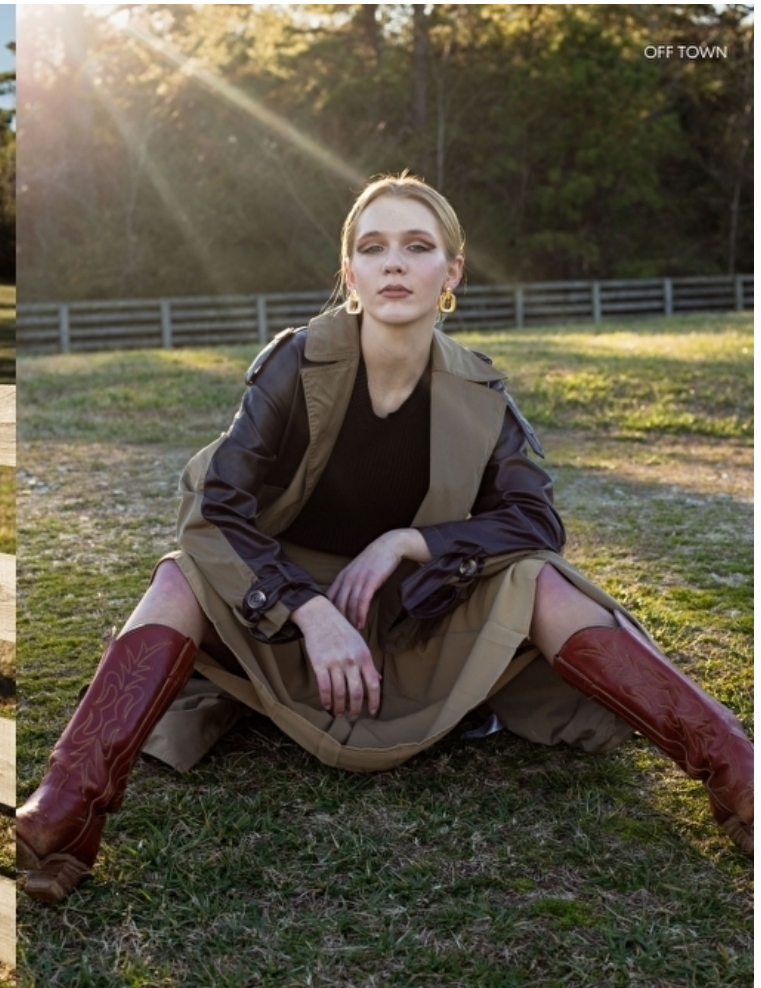

Bust 79cm / 31"

Waist 61cm / 24"

Hips 90cm / 35.5"

Shoes EU/US/UK 40.5 / 9.5 / 7

Eyes Blue green

Hair Dark blond

Select

MODEL MANAGEMENT