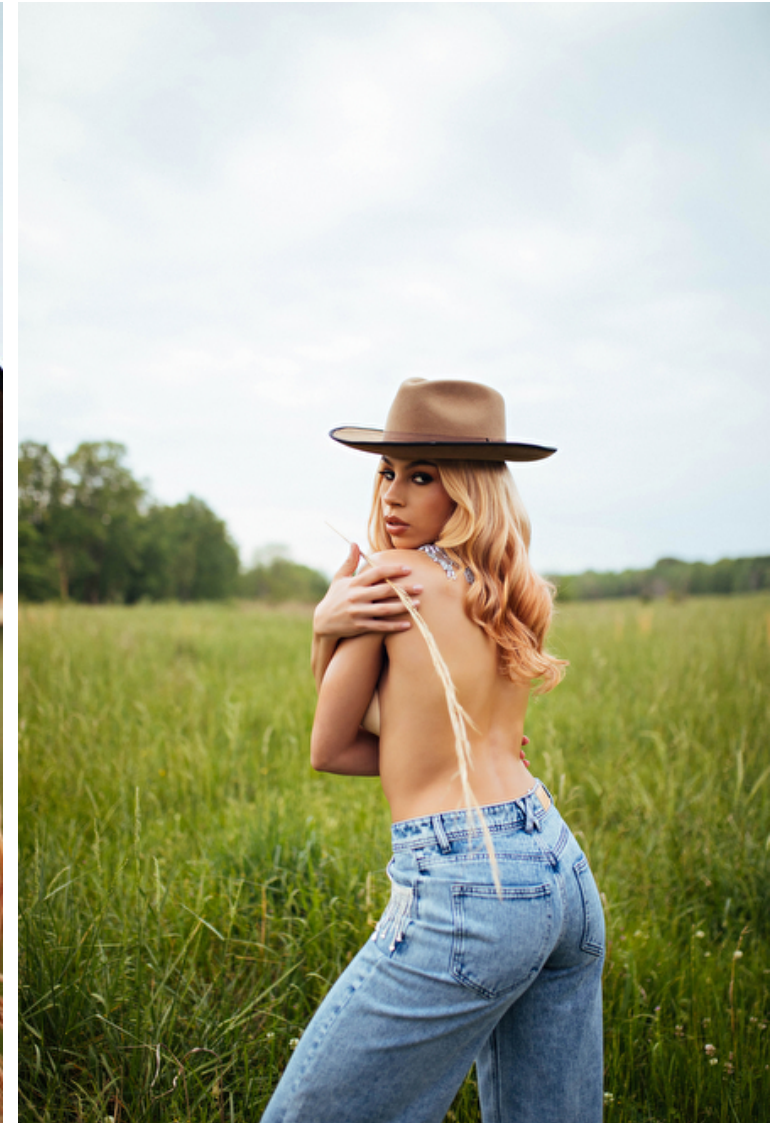

Hair Brown

Cup B

Location Atlanta