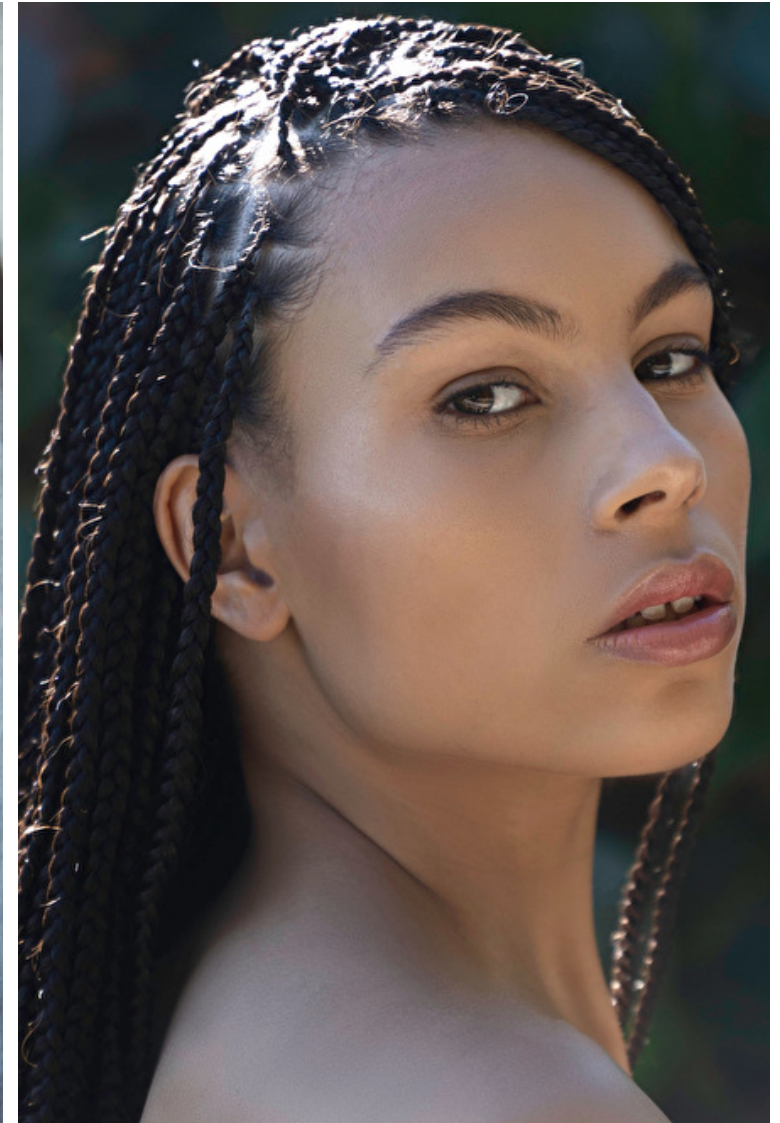

Hair Brown

Cup B

Location Atlanta