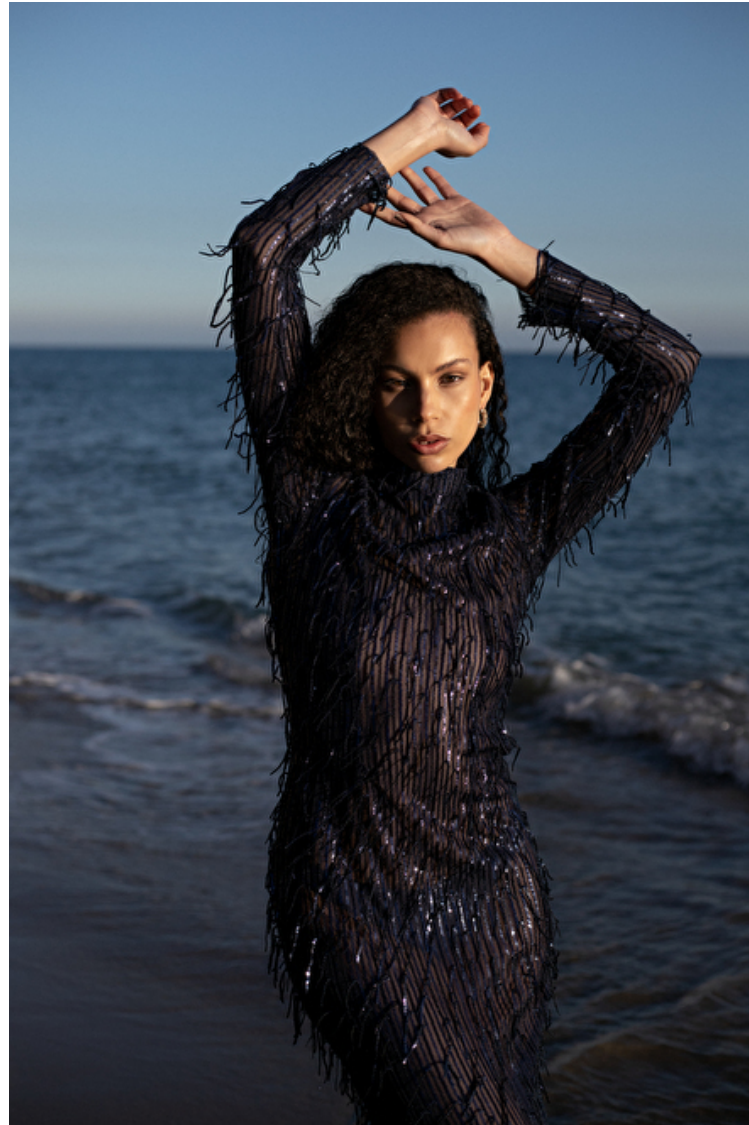

Hair Brown

Cup B

Location Atlanta