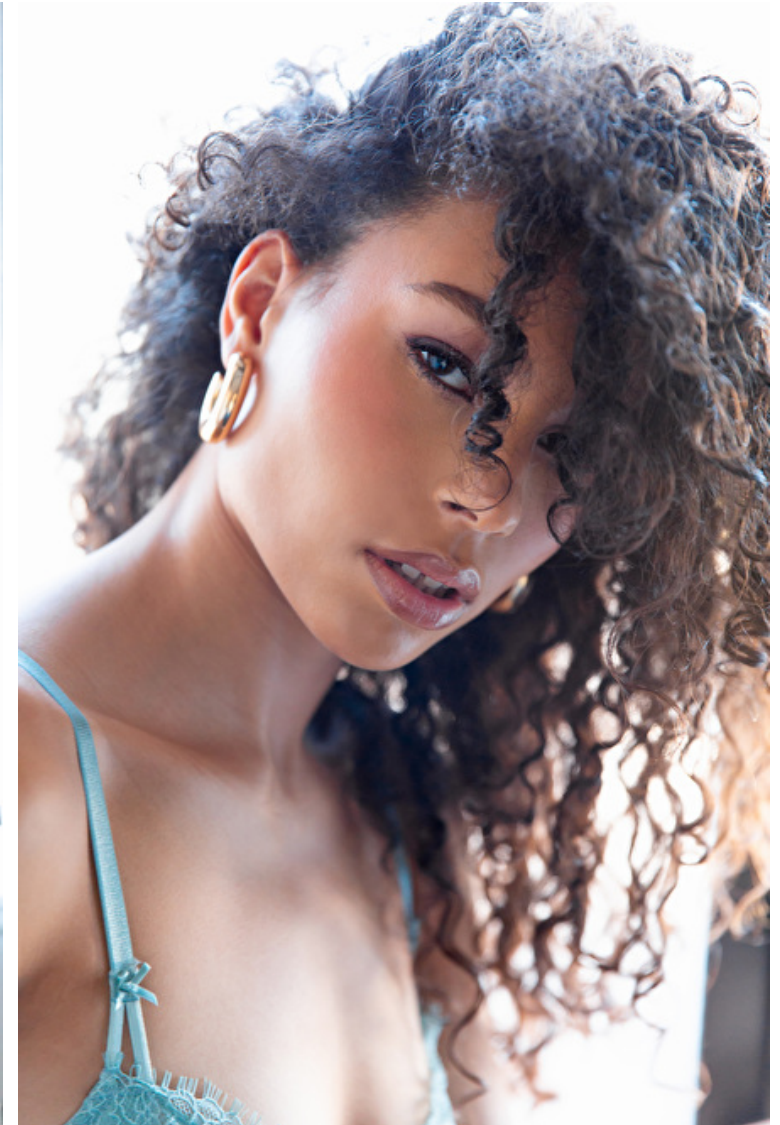

Hair Brown

Cup B

Location Atlanta