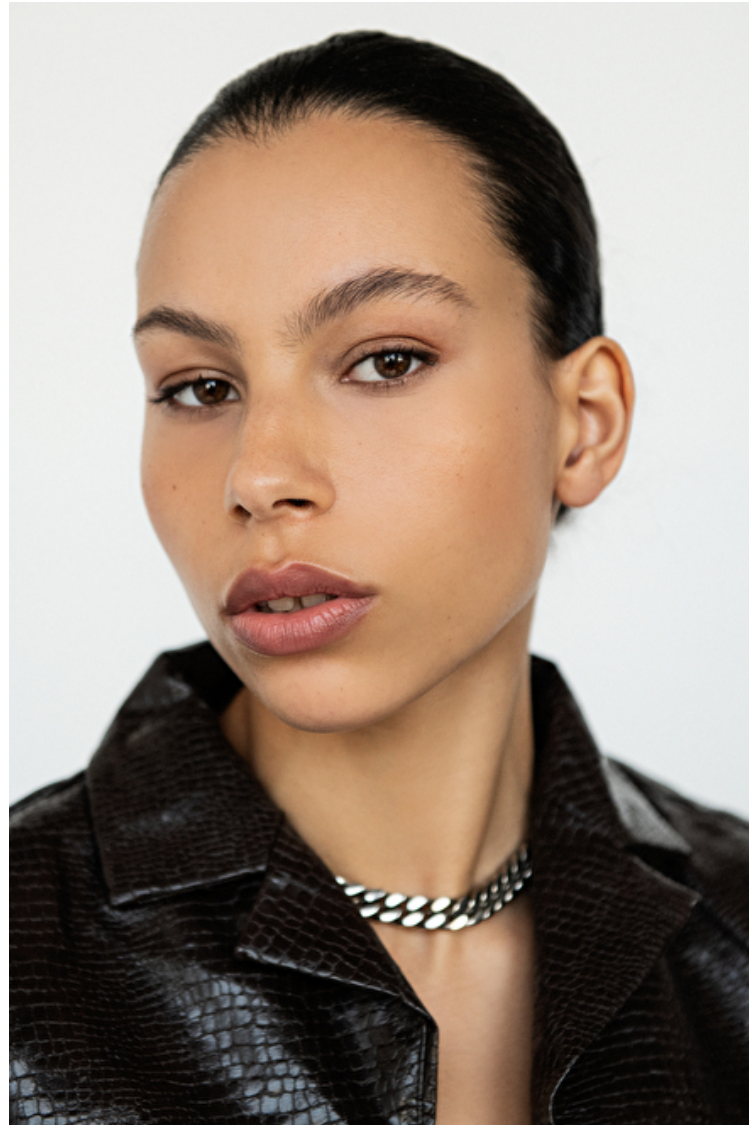

Hair Brown

Cup B

Location Atlanta