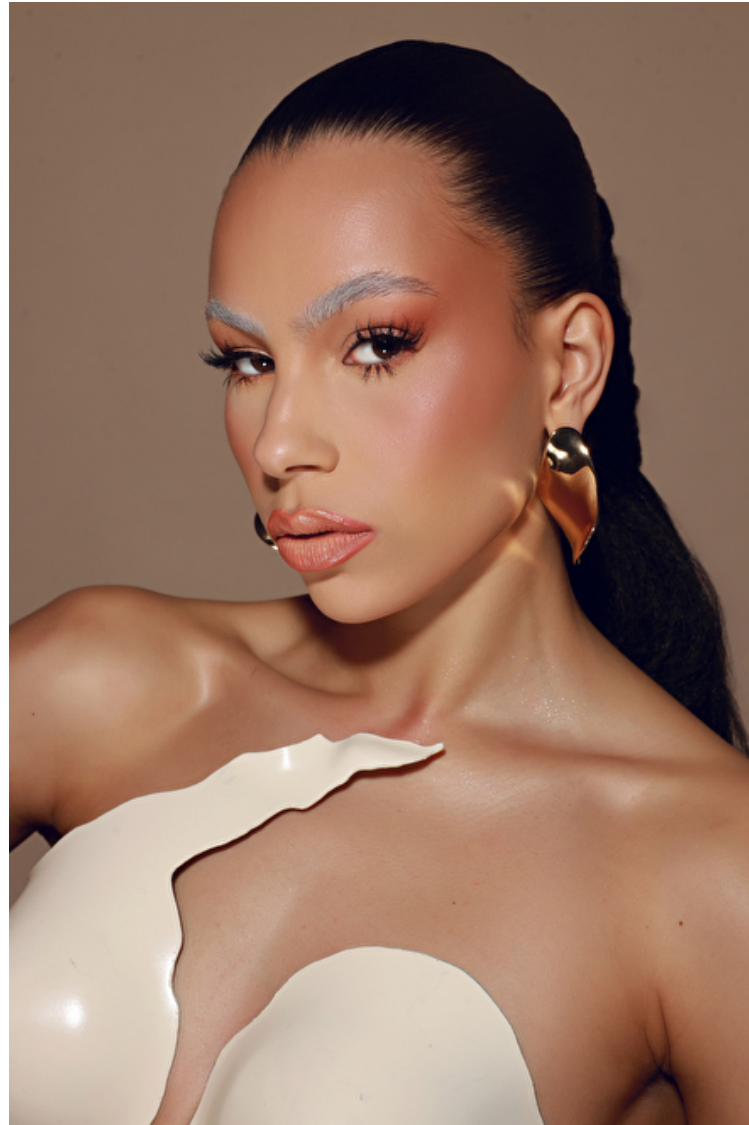

Hair Brown

Cup B

Location Atlanta

## Amina Alvarez Barkane

Height 174cm / 5' 8.5"

Size EU/US 34 / 4

Bust 86cm / 34"

Waist 66cm / 26"

Hips 94cm / 37"

Shoes EU/US/UK 41.5 / 10 / 8

Eyes Light brown