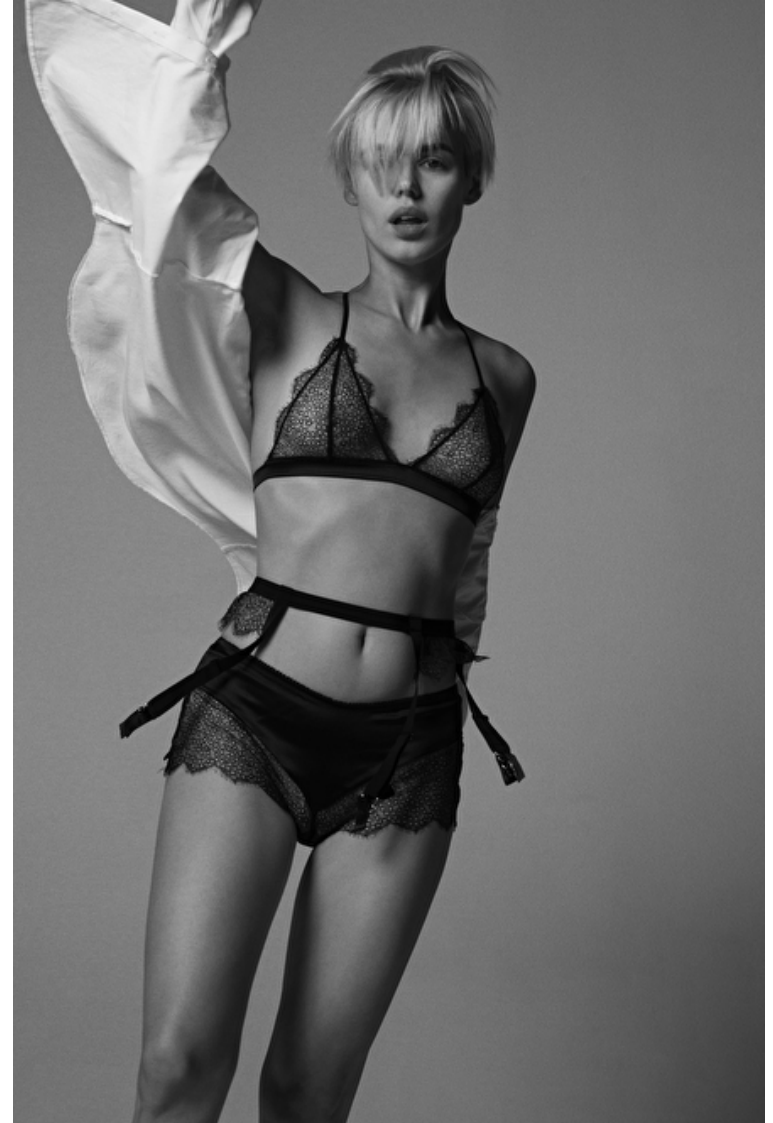

Ana Bergman

Height 170cm / 5' 7.0"

Bust 86cm / 34"

Waist 61cm / 24"

Hips 89cm / 35"

Shoes EU/US/UK 37.5 / 7 / 4

Eyes Green

Hair Blond