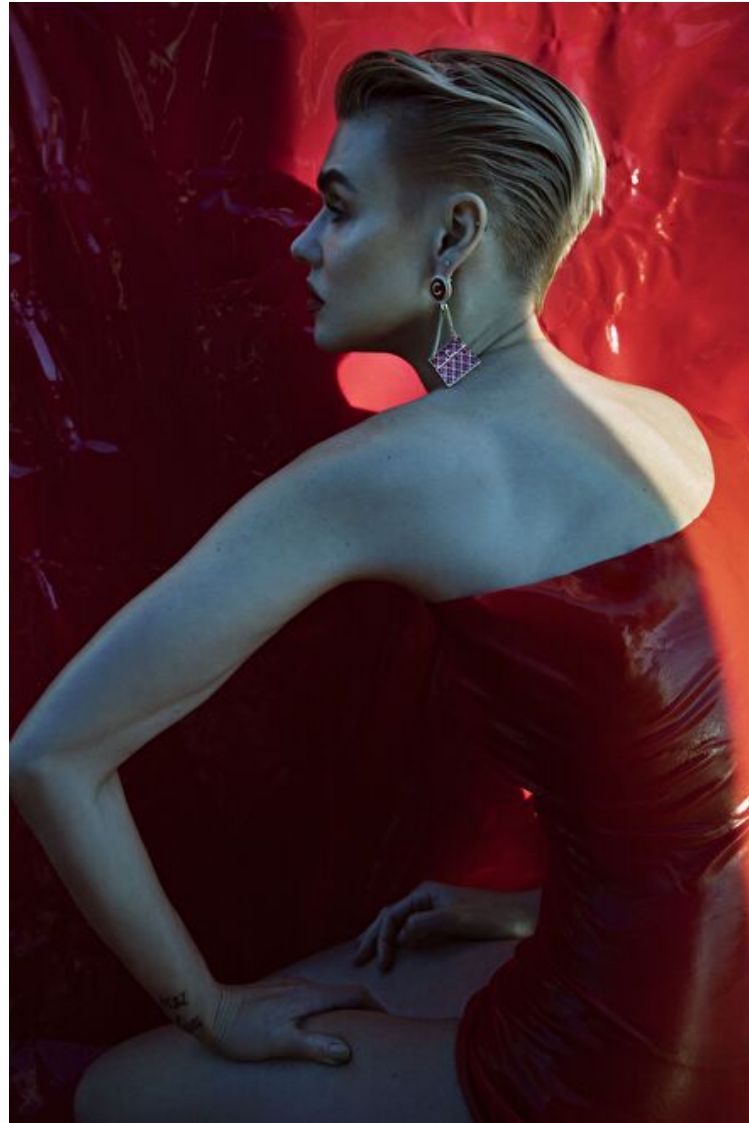

Ana Bergman

Height 170cm / 5' 7.0"

Bust 86cm / 34"

Waist 61cm / 24"

Hips 89cm / 35"

Shoes EU/US/UK 37.5 / 7 / 4

Eyes Green

Hair Blond