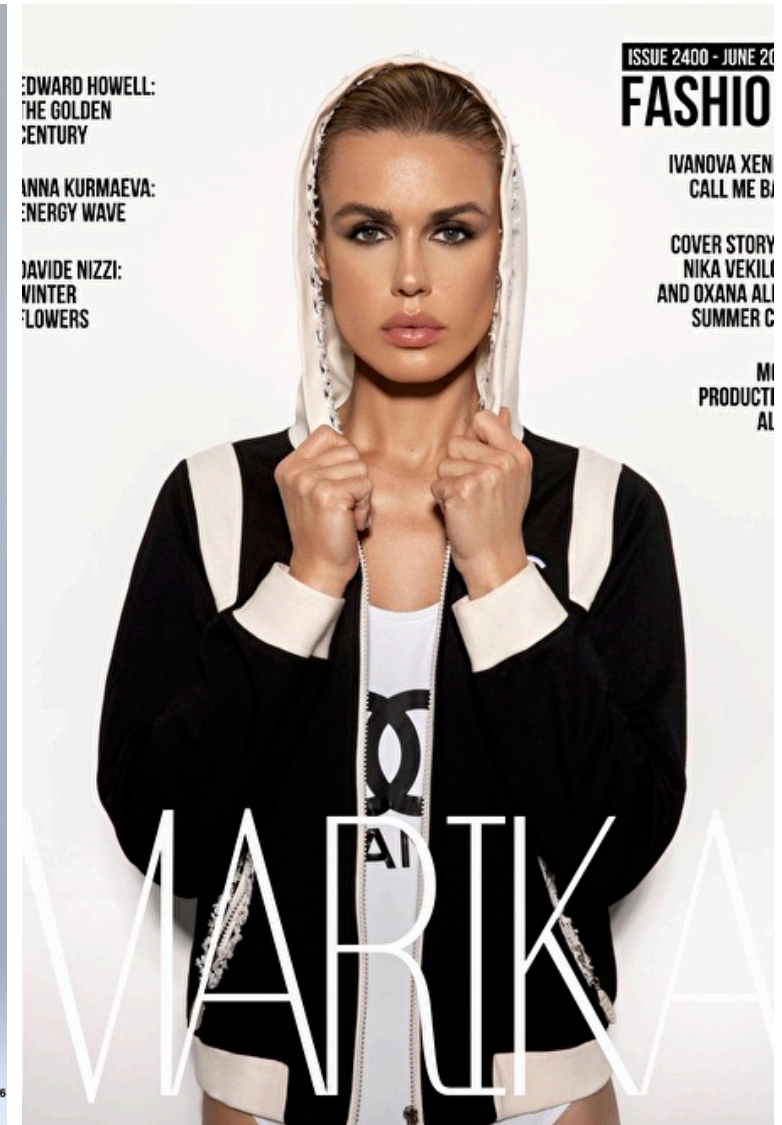

Ana Bergman

Height 170cm / 5' 7.0"

Bust 86cm / 34"

Waist 61cm / 24"

Hips 89cm / 35"

Shoes EU/US/UK 37.5 / 7 / 4

Eyes Green

Hair Blond