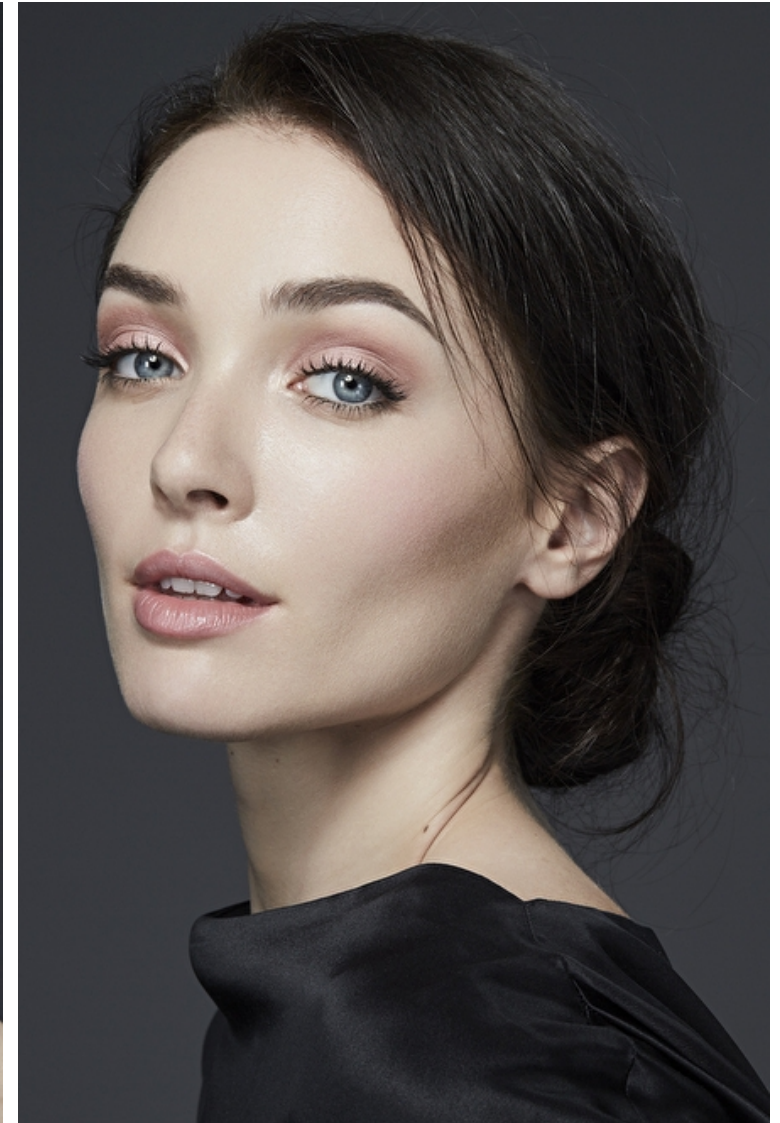

Select

MODEL MANAGEMENT

500 Bishop St NW SUITE A-2, Atlanta, 30318, Georgia, United States
Email: info.atlanta@selectmodel.com Website: <https://selectmodel.com/>

Anastasia

Height 176cm / 5' 9.5"

Bust 84cm / 33"

Waist 66cm / 26"

Hips 86cm / 34"

Shoes EU/US/UK 40.5 / 9.5 / 7

Eyes Blue

Hair Brown