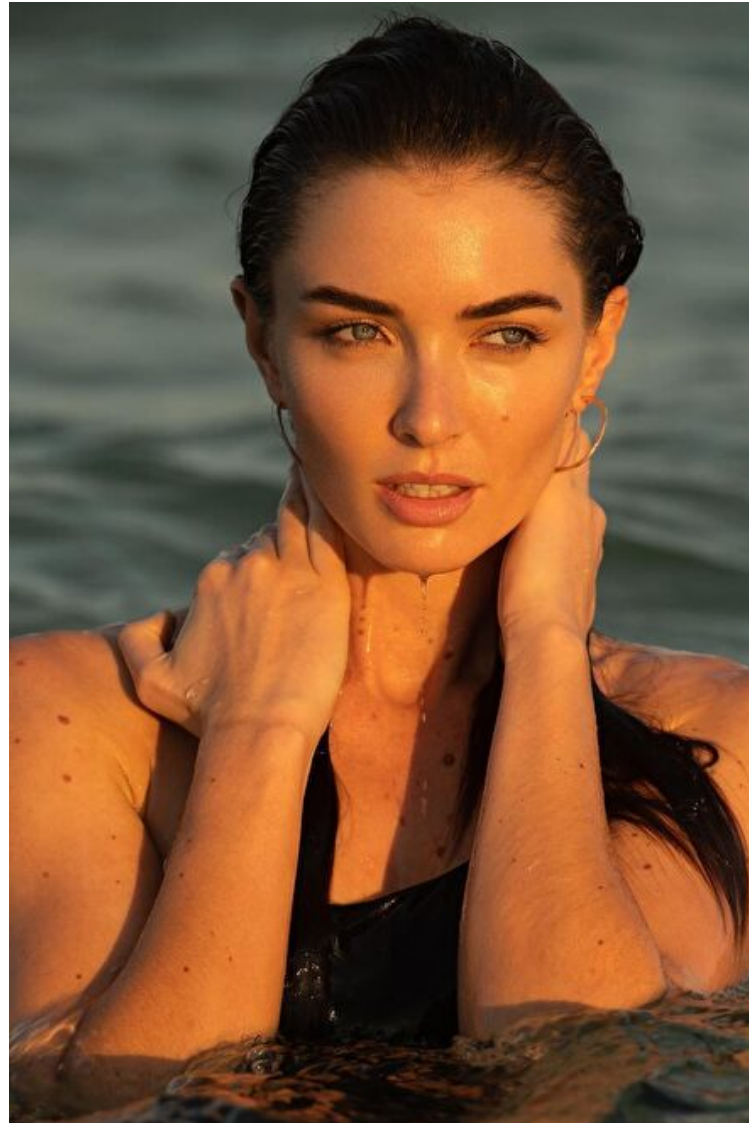

Anastasia

Height 176cm / 5' 9.5"

Bust 84cm / 33"

Waist 66cm / 26"

Hips 86cm / 34"

Shoes EU/US/UK 40.5 / 9.5 / 7

Eyes Blue

Hair Brown