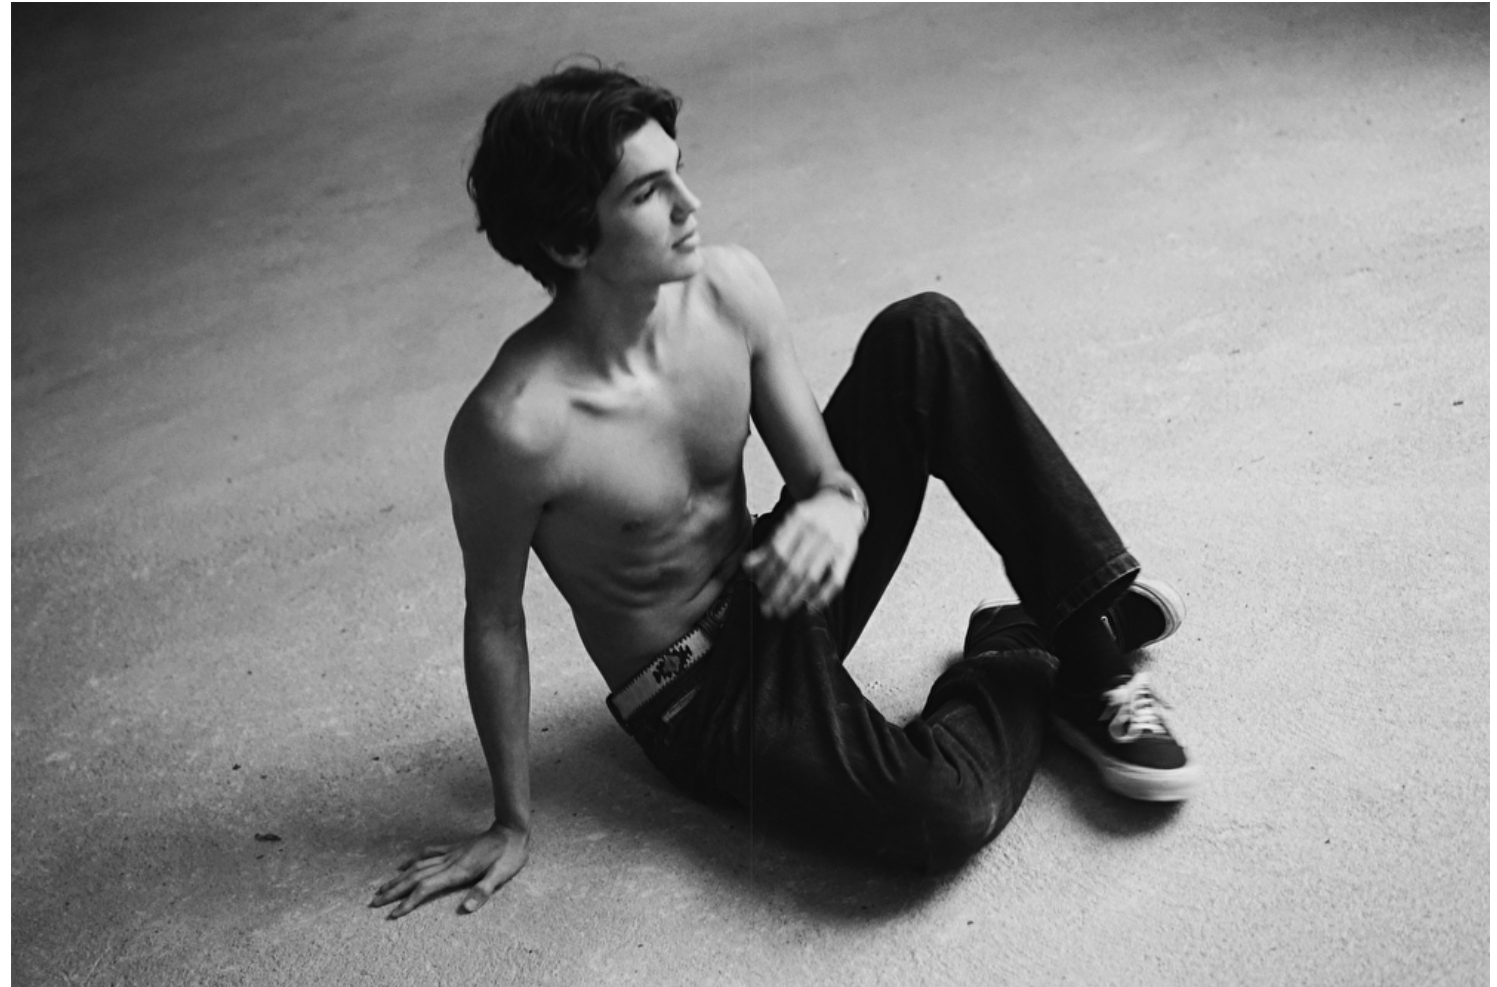

Andres Barayo

Height 186cm / 6' 1.0"

Chest 92cm / 36"

Waist 75cm / 29.5"

Hips 93cm / 36.5"

Shoes EU/US/UK 43 / 10.5 / 9

Eyes Brown

Hair Brown