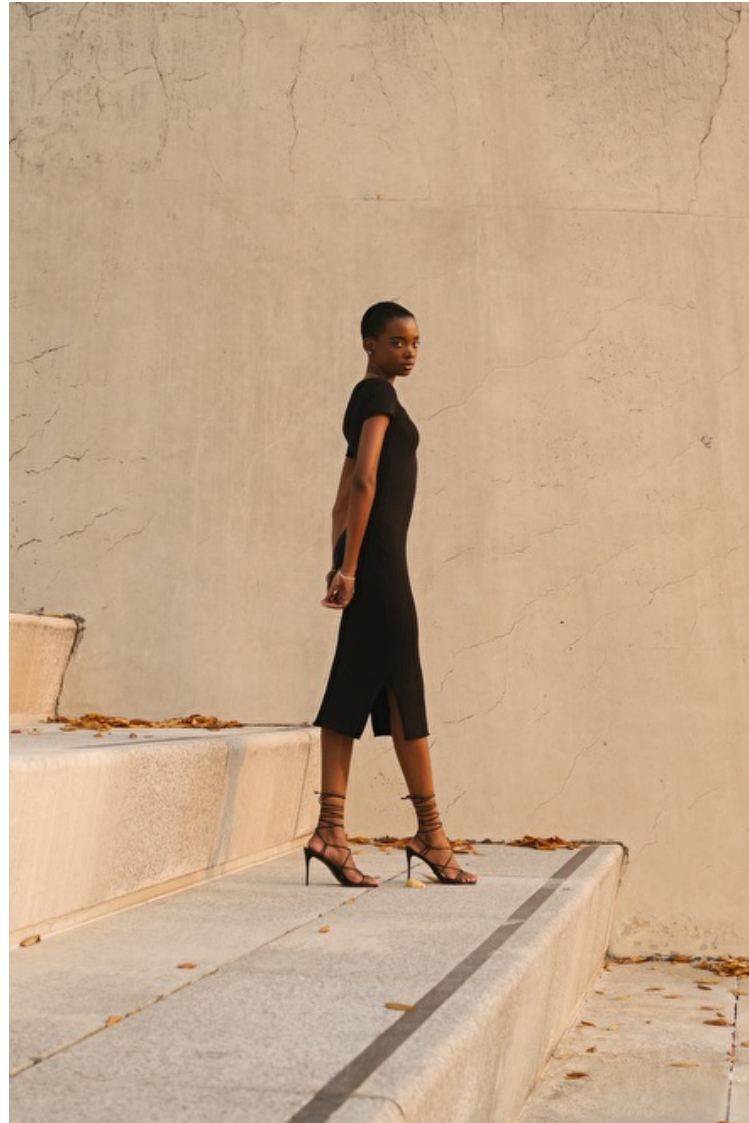

Select

MODEL MANAGEMENT

500 Bishop St NW SUITE A-2, Atlanta, 30318, Georgia, United States
Phone: (404) 872-7444 **Fax:** (404) 874-1526 **Email:** info.atlanta@selectmodel.com **Website:** <https://selectmodel.com/>

Angele

Height 175cm / 5' 9.0"

Size EU/US 30

Bust 76cm / 30"

Waist 58cm / 23"

Hips 84cm / 33"

Shoes EU/US/UK 39.5 / 8.5 / 6

Eyes Brown

Hair Black