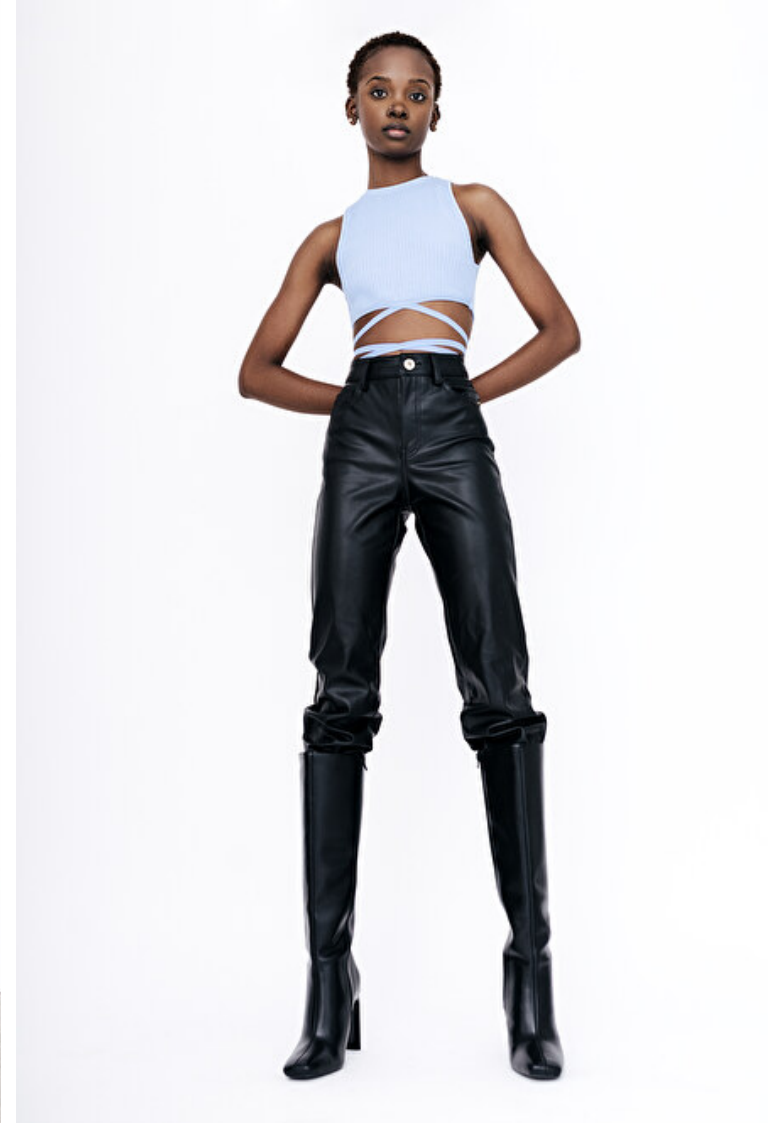

Select

MODEL MANAGEMENT

500 Bishop St NW SUITE A-2, Atlanta, 30318, Georgia, United States
Phone: (404) 872-7444 **Fax:** (404) 874-1526 **Email:** info.atlanta@selectmodel.com **Website:** <https://selectmodel.com/>

Angele

Height 175cm / 5' 9.0"

Size EU/US 30

Bust 76cm / 30"

Waist 58cm / 23"

Hips 84cm / 33"

Shoes EU/US/UK 39.5 / 8.5 / 6

Eyes Brown

Hair Black