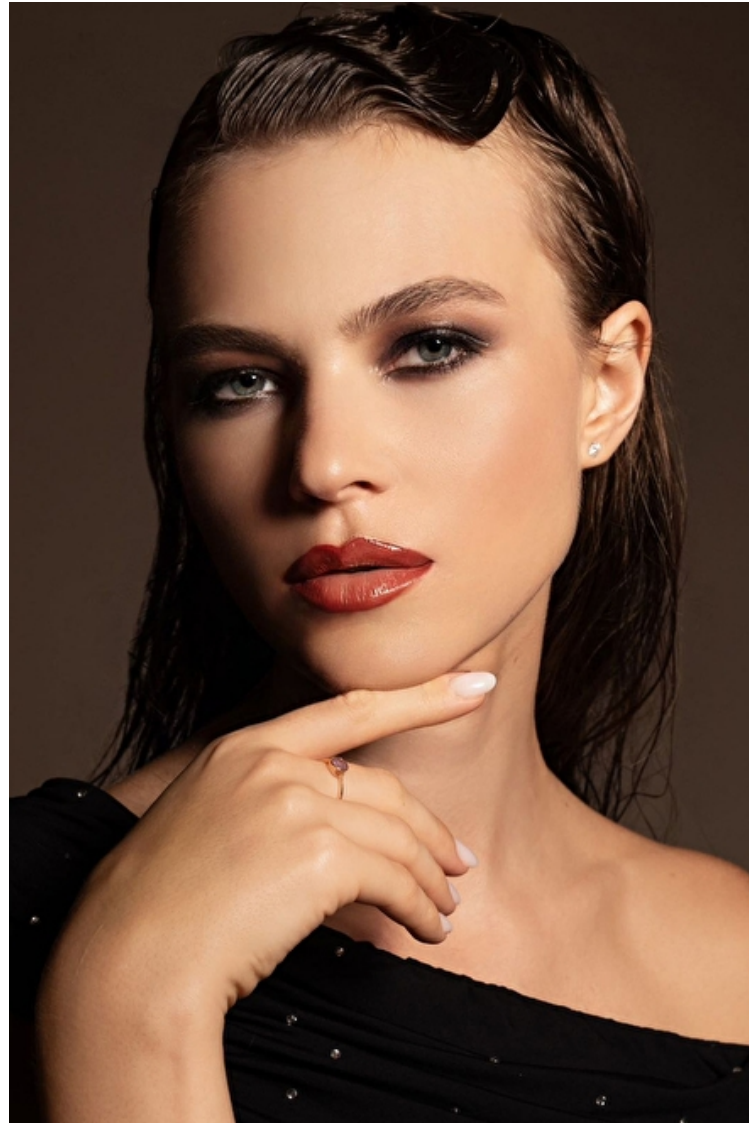

Waist 63cm / 25"

Hips 89cm / 35"

Shoes EU/US/UK 40 / 9 / 7

Eyes Blue

Hair Blond

Select

MODEL MANAGEMENT

500 Bishop St NW SUITE A-2, Atlanta, 30318, Georgia, United States
Email: info.atlanta@selectmodel.com **Website:** <https://selectmodel.com/>