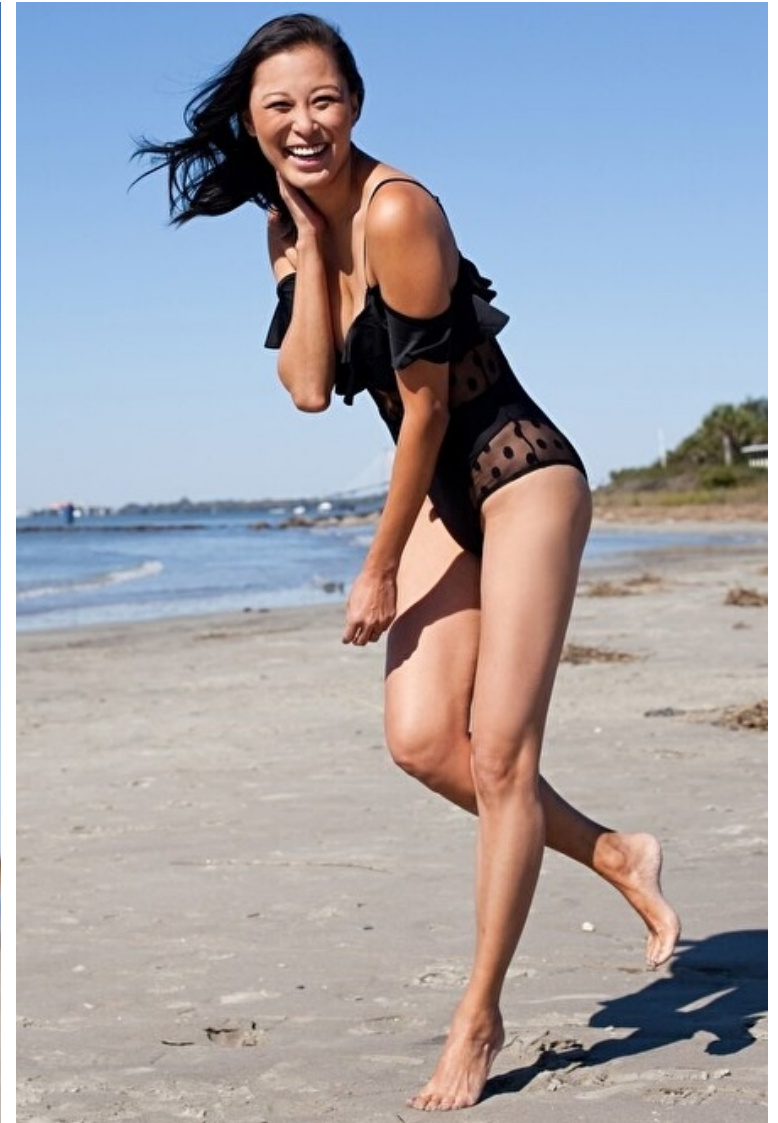

Annie Shu

Height 175cm / 5' 9.0"

Size EU/US 34 / 4

Waist 66cm / 26"

Hips 93cm / 36.5"

Shoes EU/US/UK 38 / 7.5 / 5

Eyes Brown

Hair Black

Bust 86cm / 34"

Cup B/C