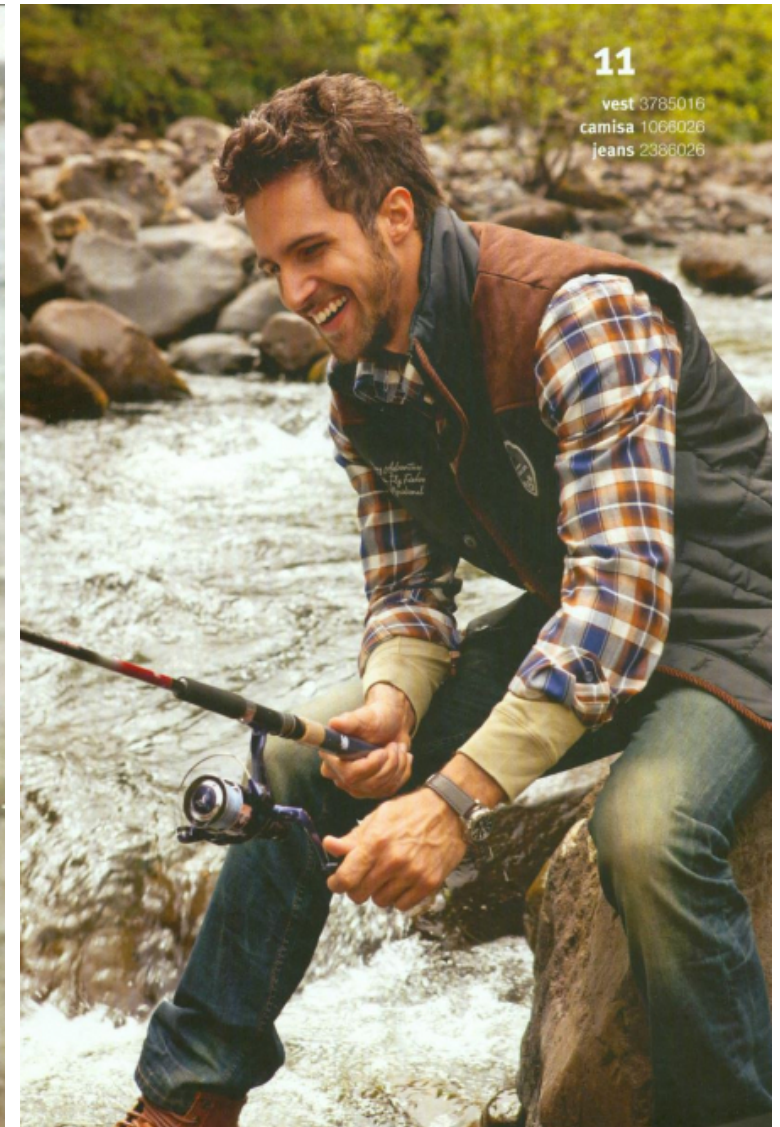

Antonio Bevilaqua

Height 186cm / 6' 1.0"

Waist 81cm / 32"

Shoes EU/US/UK 44 / 11 / 9.5

Hair Dark brown

Eyes Green

Inseam 81cm / 32"

Suit size 50cm / 40"

Suit cut Regular