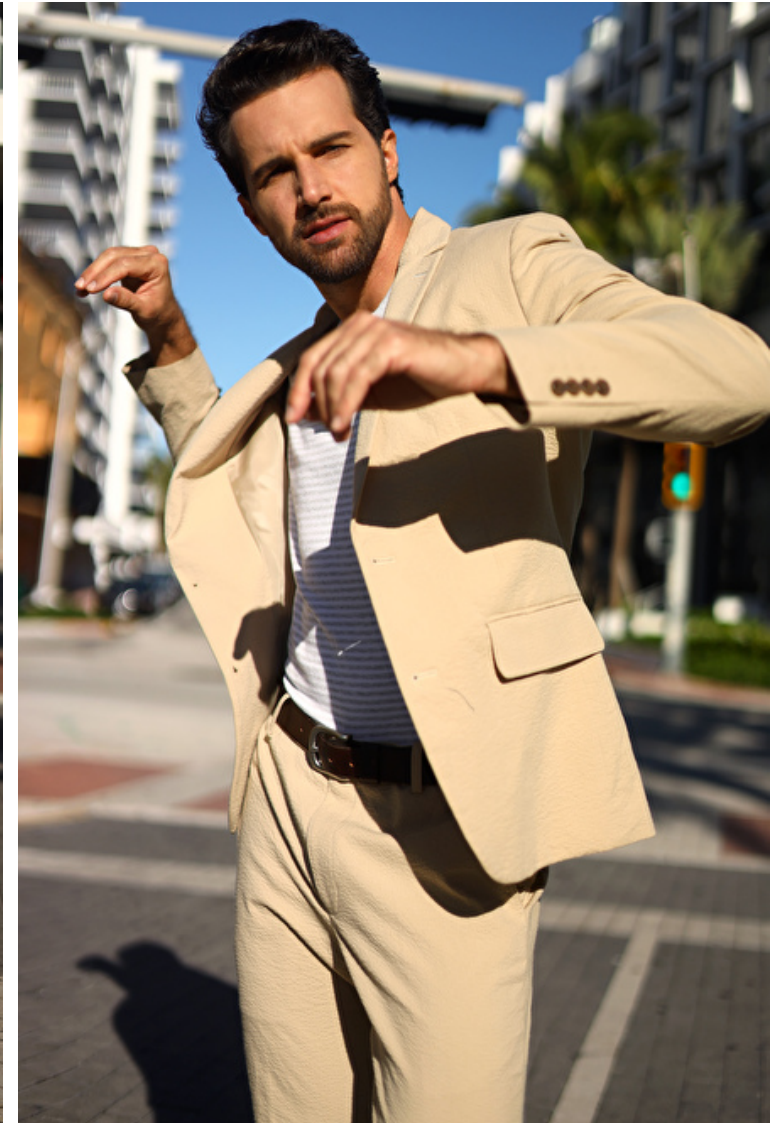

Select

MODEL MANAGEMENT

500 Bishop St NW SUITE A-2, Atlanta, 30318, Georgia, United States
Phone: (404) 872-7444 **Fax:** (404) 874-1526 **Email:** info.atlanta@selectmodel.com **Website:** <https://selectmodel.com/>

Antonio Bevilaqua

Height 186cm / 6' 1.0"

Waist 81cm / 32"

Shoes EU/US/UK 44 / 11 / 9.5

Hair Dark brown

Eyes Green

Inseam 81cm / 32"

Suit size 50cm / 40"

Suit cut Regular