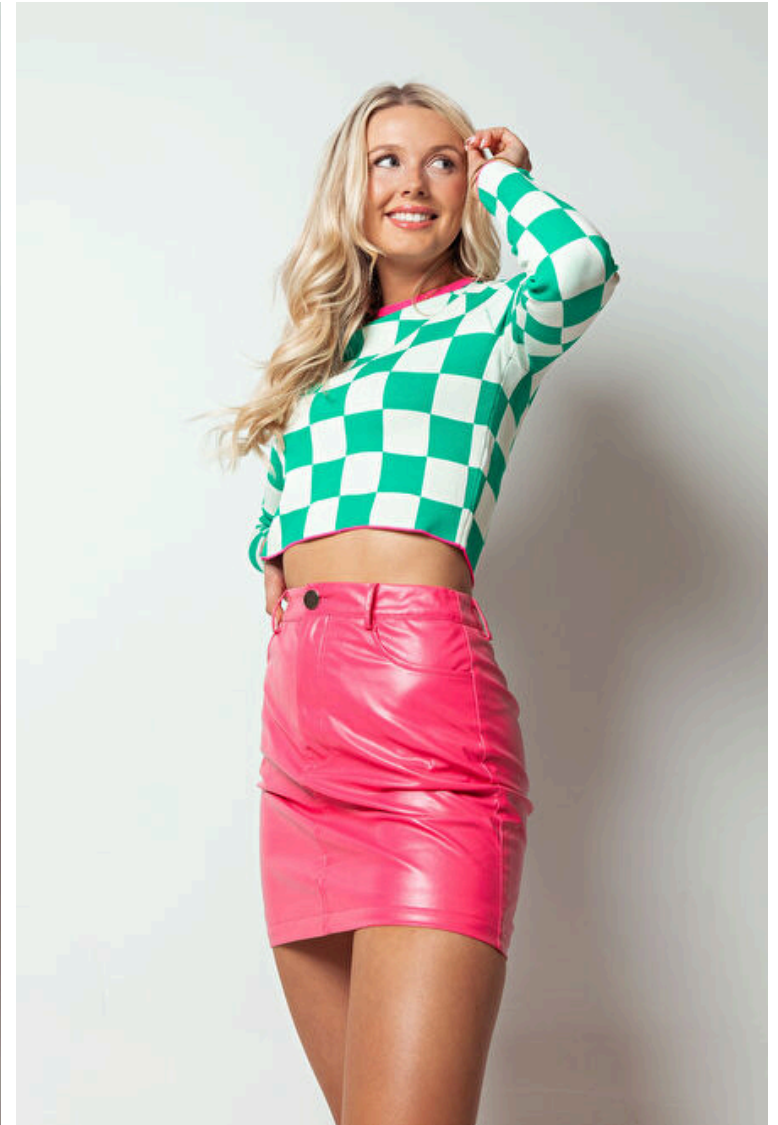

Select

MODEL MANAGEMENT

500 Bishop St NW SUITE A-2, Atlanta, 30318, Georgia, United States
Phone: (404) 872-7444 **Fax:** (404) 874-1526 **Email:** info.atlanta@selectmodel.com **Website:** <https://selectmodel.com/>

Arden

Height 178cm / 5' 10.0"

Size EU/US 32 / 2

Bust 86cm / 34"

Waist 64cm / 25"

Hips 91cm / 36"

Shoes EU/US/UK 39.5 / 8.5 / 6

Eyes Blue

Hair Blond