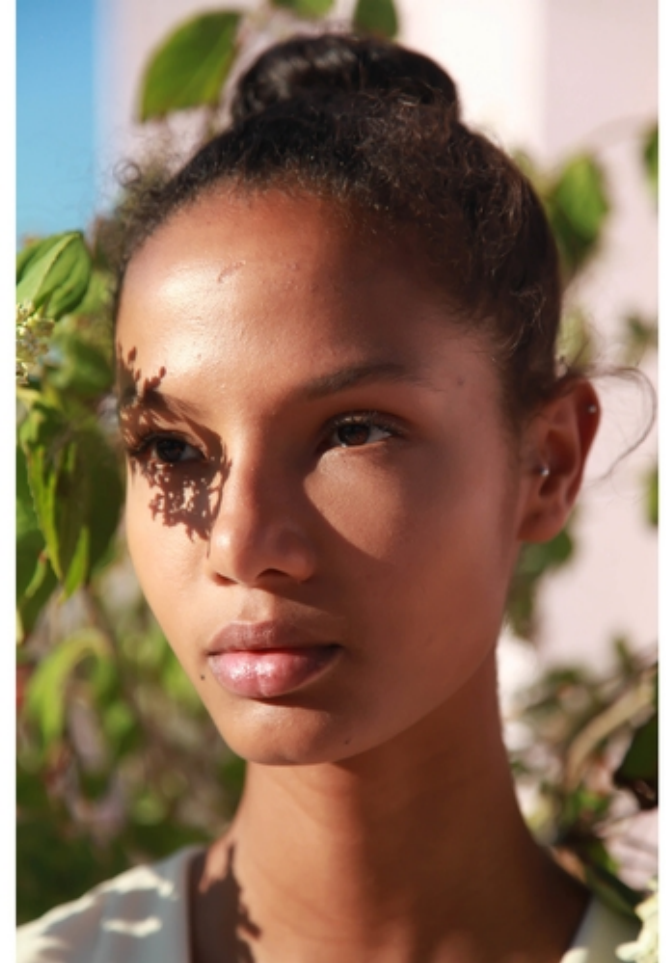

Bust 82cm / 32.5"

Waist 60cm / 23.5"

Hips 88cm / 34.5"

Shoes EU/US/UK 39 / 8 / 6

Eyes Dark brown

Hair Dark brown

Location New York

Select