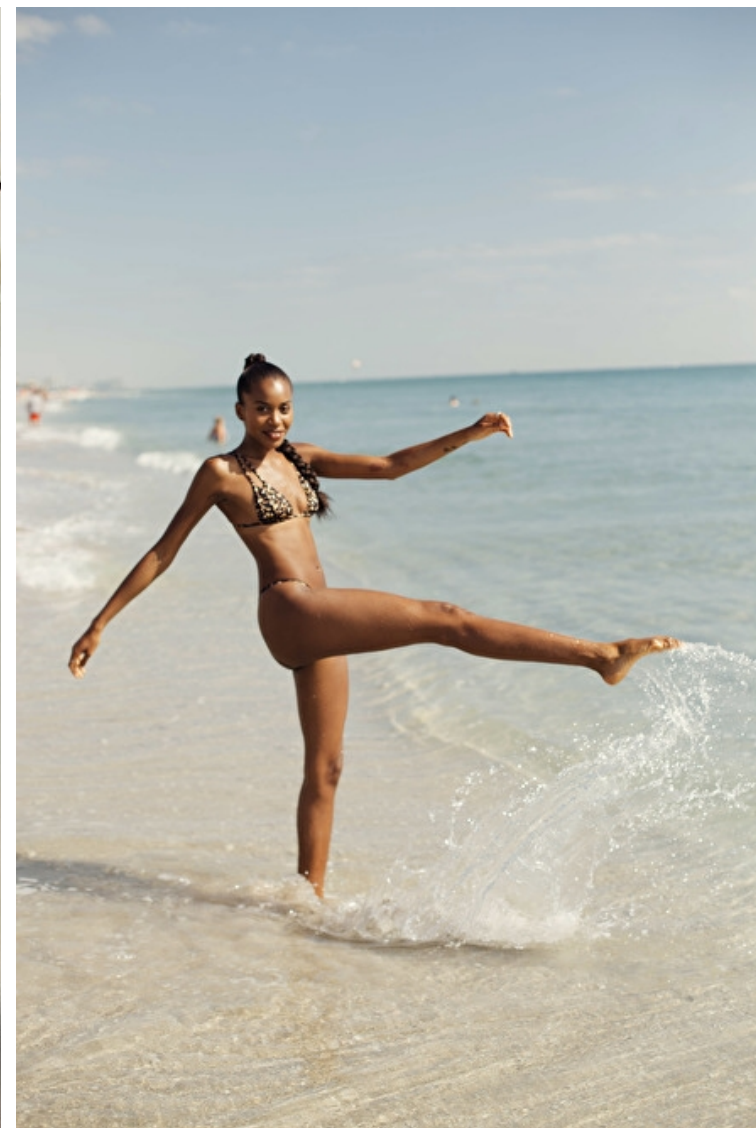

Select

MODEL MANAGEMENT

500 Bishop St NW SUITE A-2, Atlanta, 30318, Georgia, United States
Email: info.atlanta@selectmodel.com Website: <https://selectmodel.com/>

Aris Hill

Height 180cm / 5' 11.0"

Size EU/US 32 / 2

Bust 79cm / 31"

Waist 62cm / 24.5"

Hips 93cm / 36.5"

Shoes EU/US/UK 41.5 / 10 / 8

Eyes Brown

Hair Black

Cup B