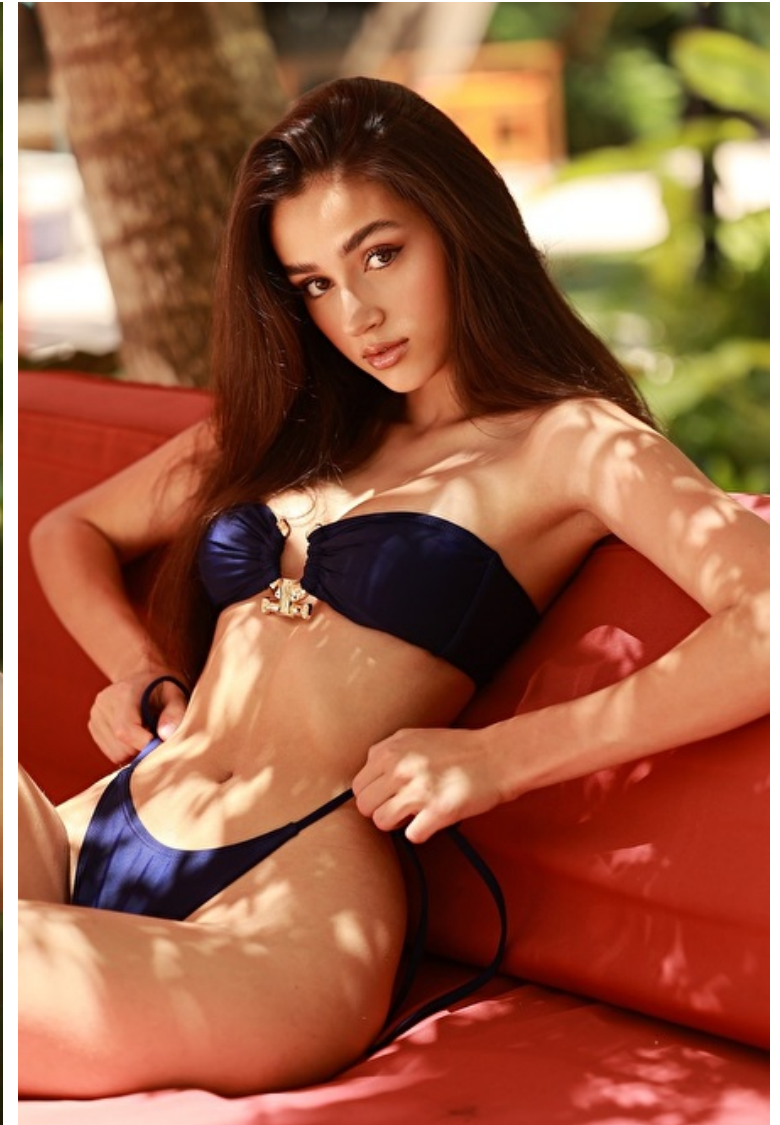

Select

MODEL MANAGEMENT

500 Bishop St NW SUITE A-2, Atlanta, 30318, Georgia, United States
Phone: (404) 872-7444 **Fax:** (404) 874-1526 **Email:** info.atlanta@selectmodel.com **Website:** <https://selectmodel.com/>

Arista Robidas

Height 175cm / 5' 9.0"

Size EU/US 32 / 2

Bust 86cm / 34"

Waist 60cm / 23.5"

Hips 86cm / 34"

Shoes EU/US/UK 37.5 / 7 / 4

Eyes Brown

Hair Brown