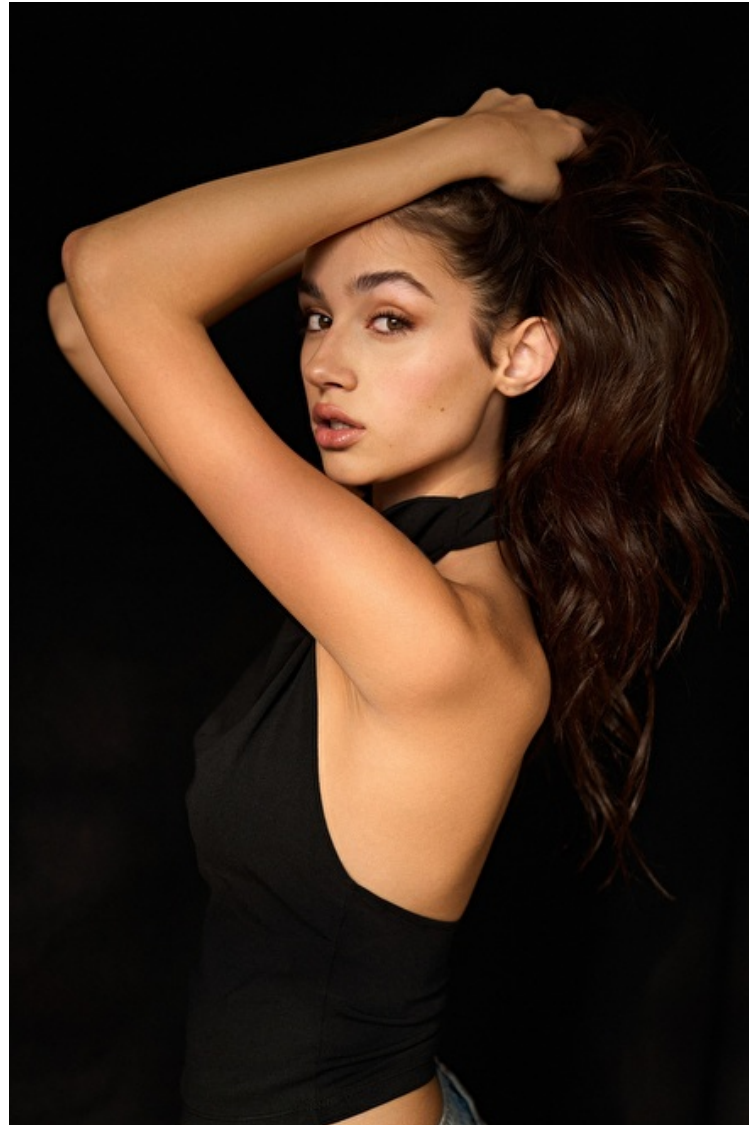

Select

MODEL MANAGEMENT

500 Bishop St NW SUITE A-2, Atlanta, 30318, Georgia, United States

Phone: (404) 872-7444 Fax: (404) 874-1526 Email: info.atlanta@selectmodel.com Website: <https://selectmodel.com/>

Arista Robidas

Height 175cm / 5' 9.0"

Size EU/US 32 / 2

Bust 86cm / 34"

Waist 60cm / 23.5"

Hips 86cm / 34"

Shoes EU/US/UK 37.5 / 7 / 4

Eyes Brown

Hair Brown