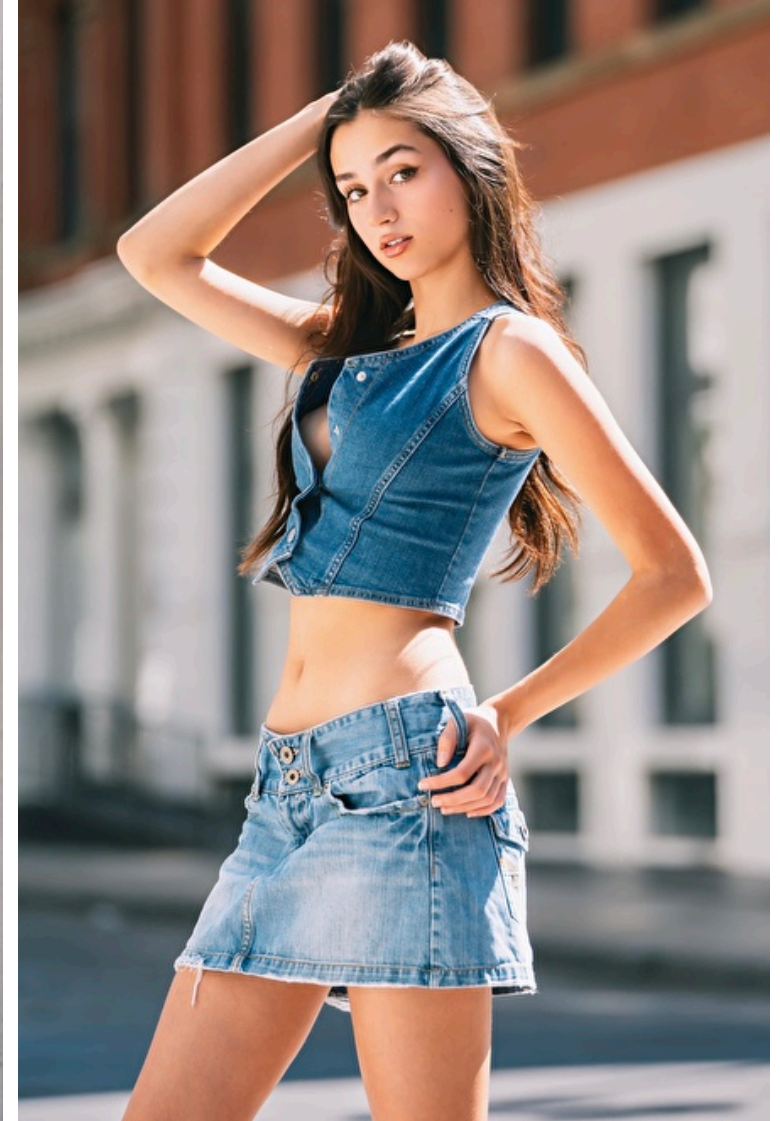

Select

MODEL MANAGEMENT

500 Bishop St NW SUITE A-2, Atlanta, 30318, Georgia, United States
Phone: (404) 872-7444 **Fax:** (404) 874-1526 **Email:** info.atlanta@selectmodel.com **Website:** <https://selectmodel.com/>

Arista Robidas

Height 175cm / 5' 9.0"

Size EU/US 32 / 2

Bust 86cm / 34"

Waist 60cm / 23.5"

Hips 86cm / 34"

Shoes EU/US/UK 37.5 / 7 / 4

Eyes Brown

Hair Brown