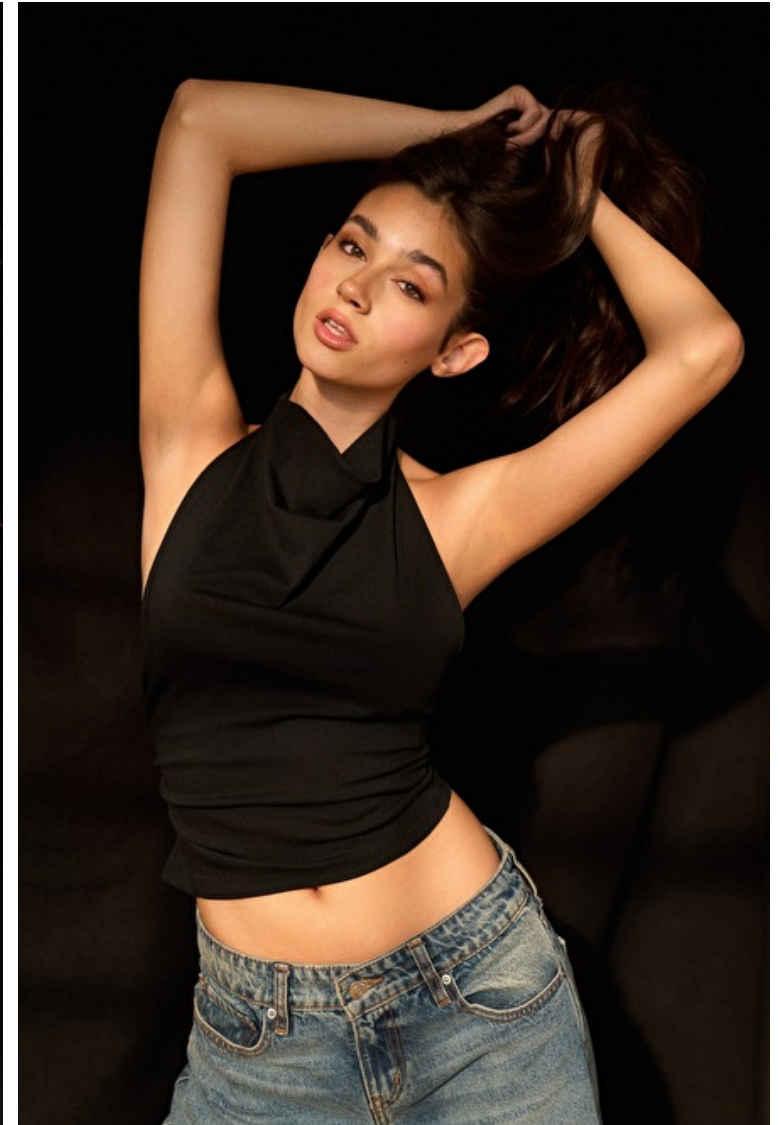

Select

MODEL MANAGEMENT

500 Bishop St NW SUITE A-2, Atlanta, 30318, Georgia, United States

Phone: (404) 872-7444 Fax: (404) 874-1526 Email: info.atlanta@selectmodel.com Website: <https://selectmodel.com/>

Arista Robidas

Height 175cm / 5' 9.0"

Size EU/US 32 / 2

Bust 86cm / 34"

Waist 60cm / 23.5"

Hips 86cm / 34"

Shoes EU/US/UK 37.5 / 7 / 4

Eyes Brown

Hair Brown