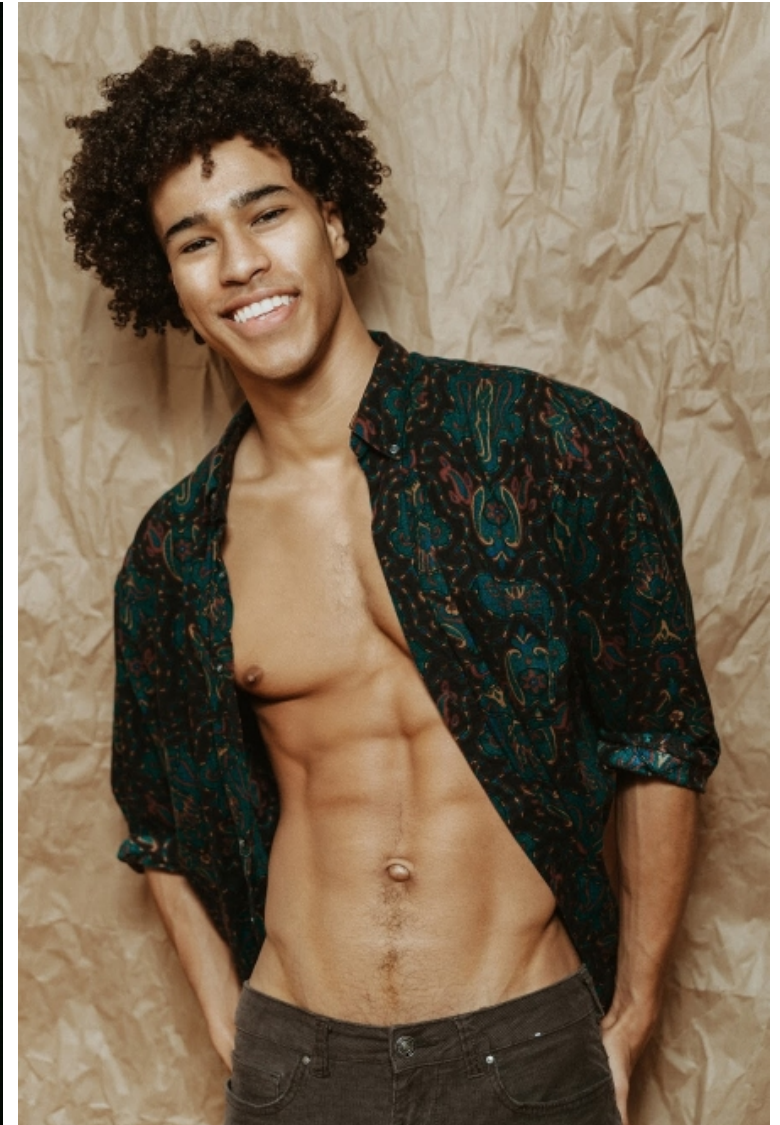

Asa Benjamin

Height 183cm / 6' 0.0"

Waist 76cm / 30"

Shoes EU/US/UK 42.5 / 10 / 8.5

Eyes Brown

Hair Dark brown

Inseam 81cm / 32"

Suit size 50cm / 40"

Suit cut Regular