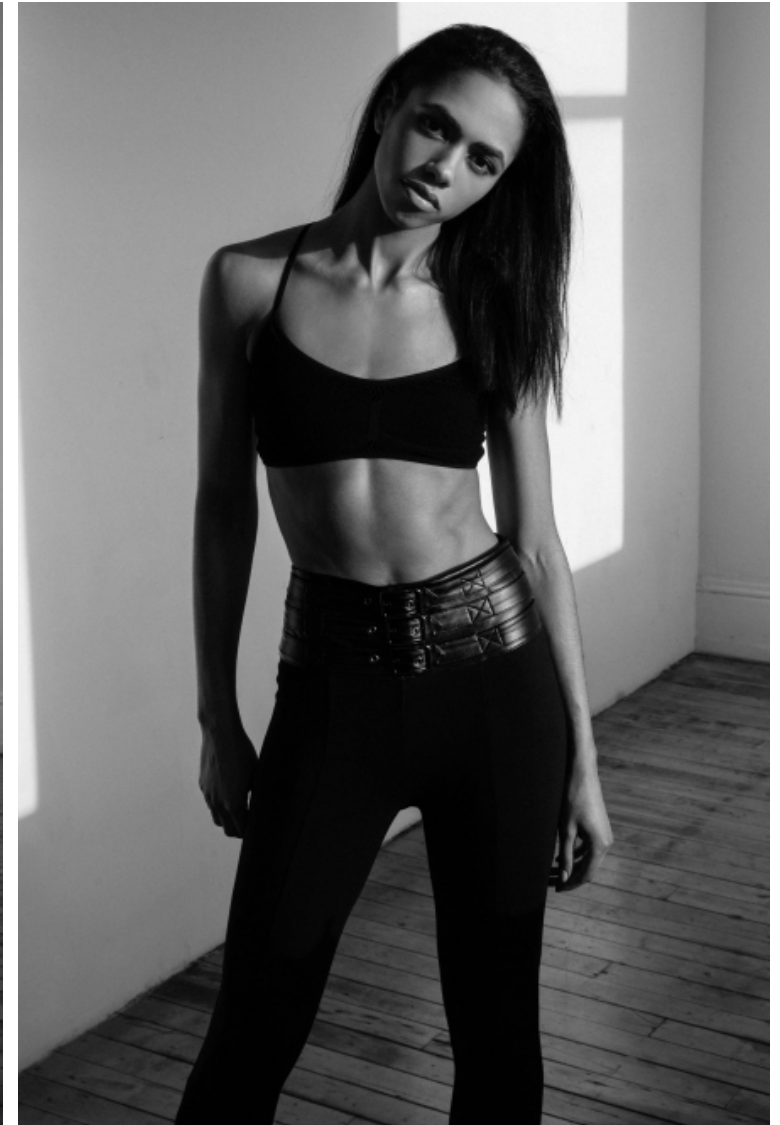

Bust 91cm / 36"

Waist 68cm / 27"

Hips 95cm / 37.5"

Shoes EU/US/UK 40.5 / 9.5 / 7

Eyes Brown

Hair Brown

Cup C

Select