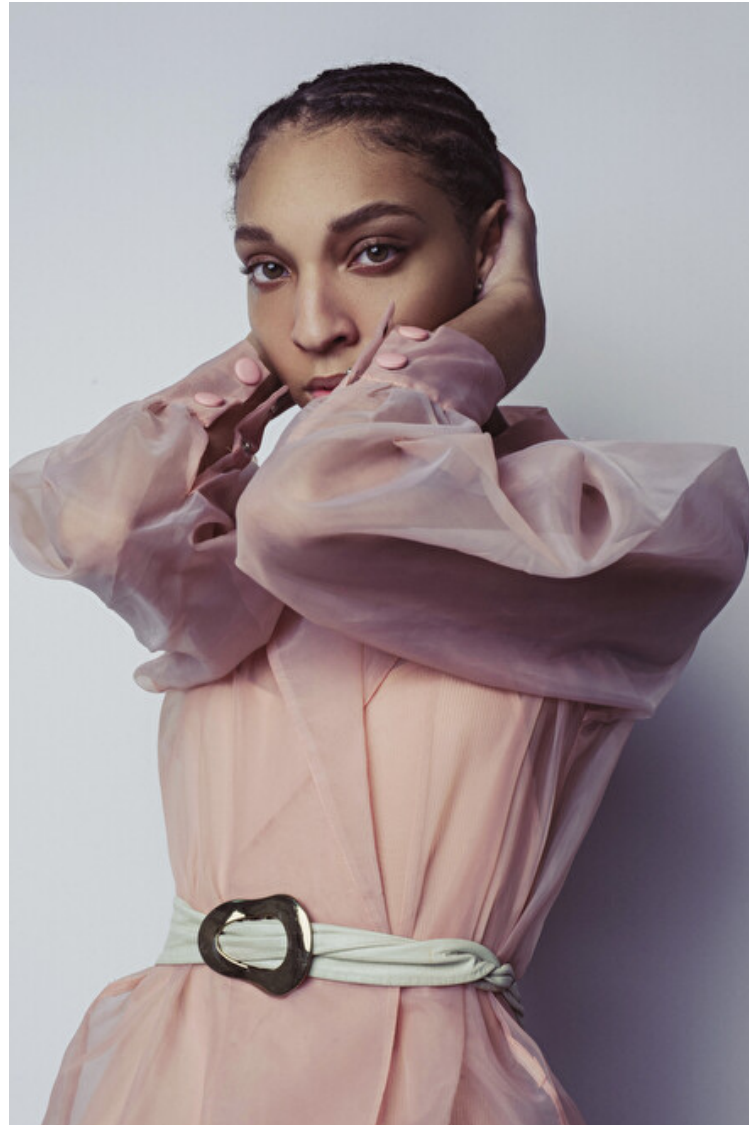

Select

MODEL MANAGEMENT

500 Bishop St NW SUITE A-2, Atlanta, 30318, Georgia, United States
Phone: (404) 872-7444 **Fax:** (404) 874-1526 **Email:** info.atlanta@selectmodel.com **Website:** <https://selectmodel.com/>

Ashlyn Santee

Height 177cm / 5' 9.5"

Size EU/US 32 / 2

Bust 81cm / 32"

Waist 64cm / 25"

Hips 87cm / 34.5"

Shoes EU/US/UK 40 / 9 / 7

Eyes Hazel

Hair Brown