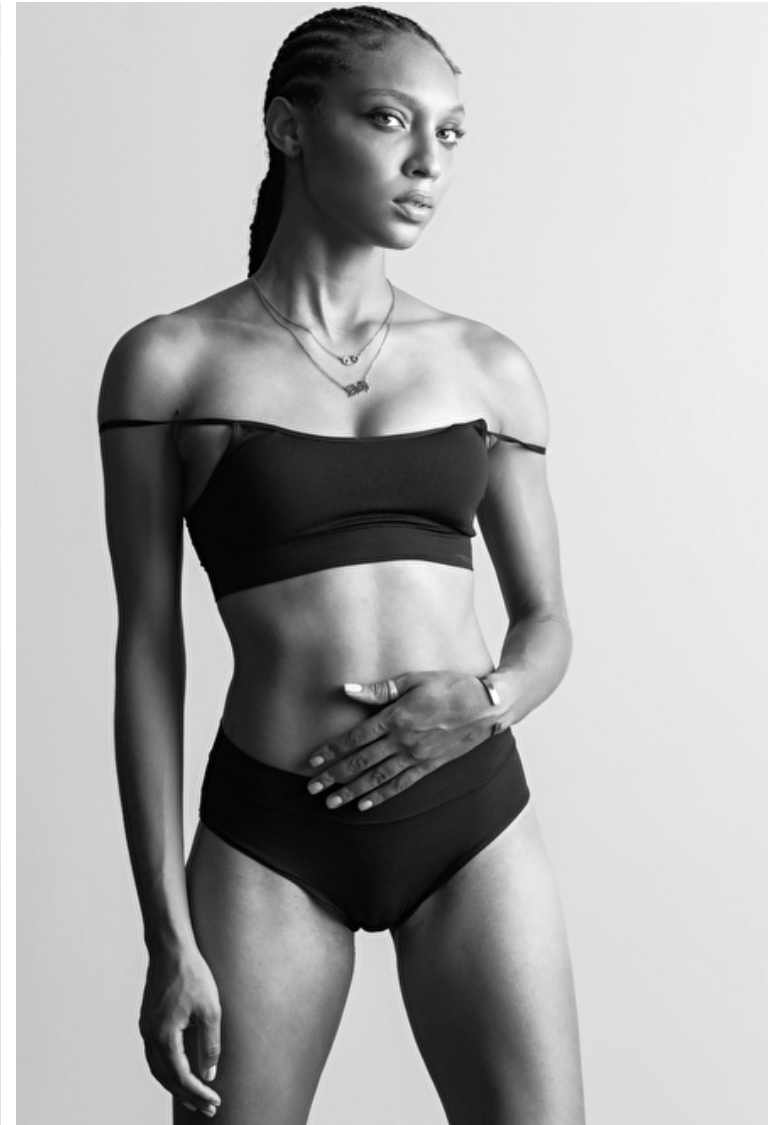

Select

MODEL MANAGEMENT

500 Bishop St NW SUITE A-2, Atlanta, 30318, Georgia, United States
Phone: (404) 872-7444 **Fax:** (404) 874-1526 **Email:** info.atlanta@selectmodel.com **Website:** <https://selectmodel.com/>

Ashlyn Santee

Height 177cm / 5' 9.5"

Size EU/US 32 / 2

Bust 81cm / 32"

Waist 64cm / 25"

Hips 87cm / 34.5"

Shoes EU/US/UK 40 / 9 / 7

Eyes Hazel

Hair Brown