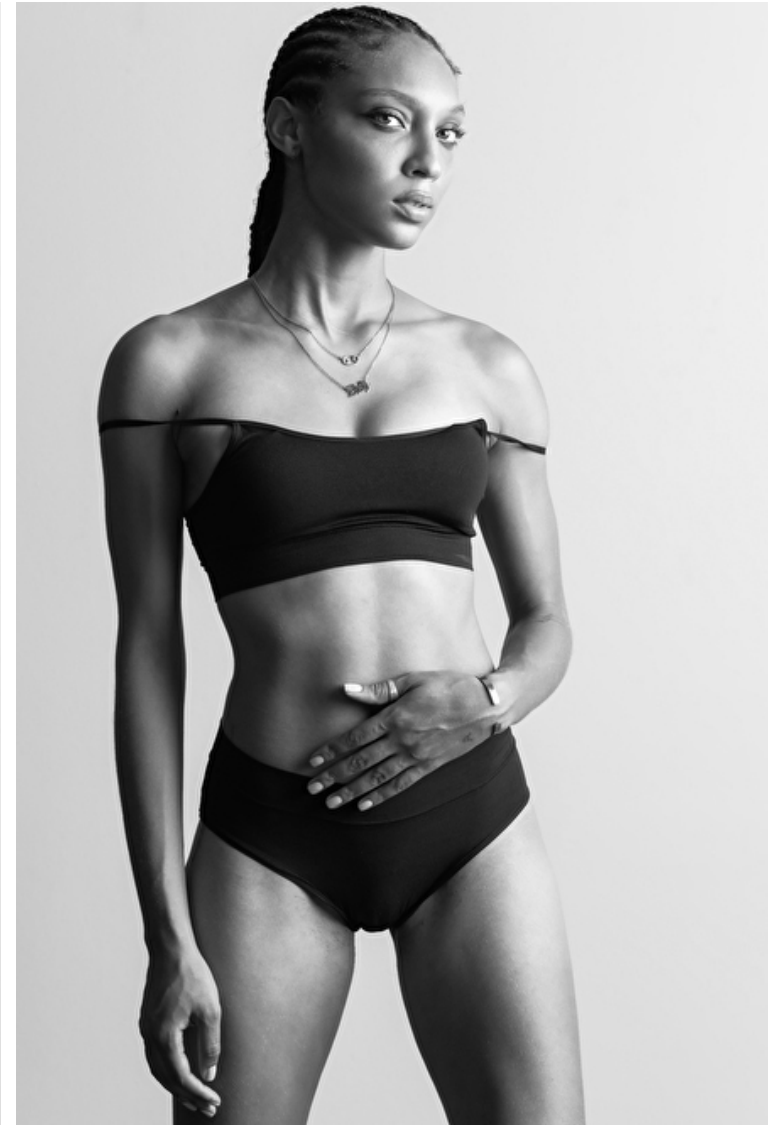

Select

MODEL MANAGEMENT

500 Bishop St NW SUITE A-2, Atlanta, 30318, Georgia, United States
Phone: (404) 872-7444 **Fax:** (404) 874-1526 **Email:** info.atlanta@selectmodel.com **Website:** <https://selectmodel.com/>

Ashlyn Santee

Height 177cm / 5' 9.5"

Size EU/US 32 / 2

Bust 81cm / 32"

Waist 64cm / 25"

Hips 87cm / 34.5"

Shoes EU/US/UK 40 / 9 / 7

Eyes Hazel

Hair Brown