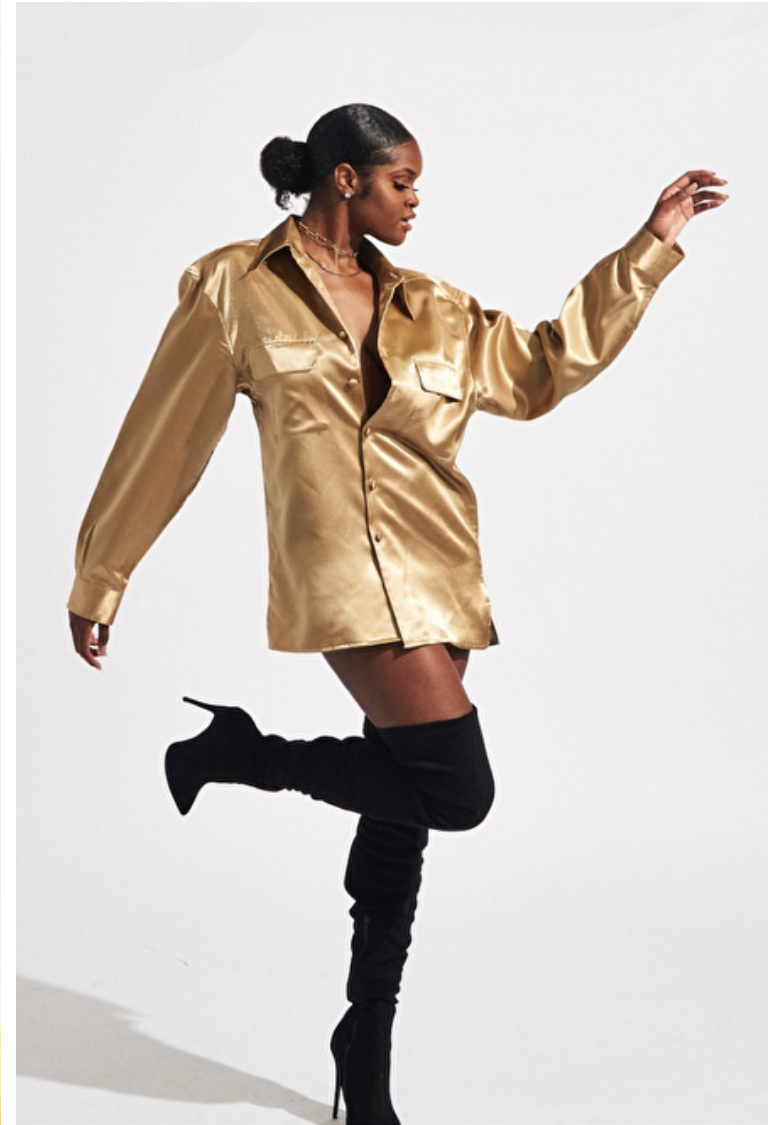

Size EU/US 36 / 6

Bust 86cm / 34"

Waist 74cm / 29"

Hips 102cm / 40"

Shoes EU/US/UK 40.5 / 9.5 / 7

Eyes Brown

Hair Brown

Cup D