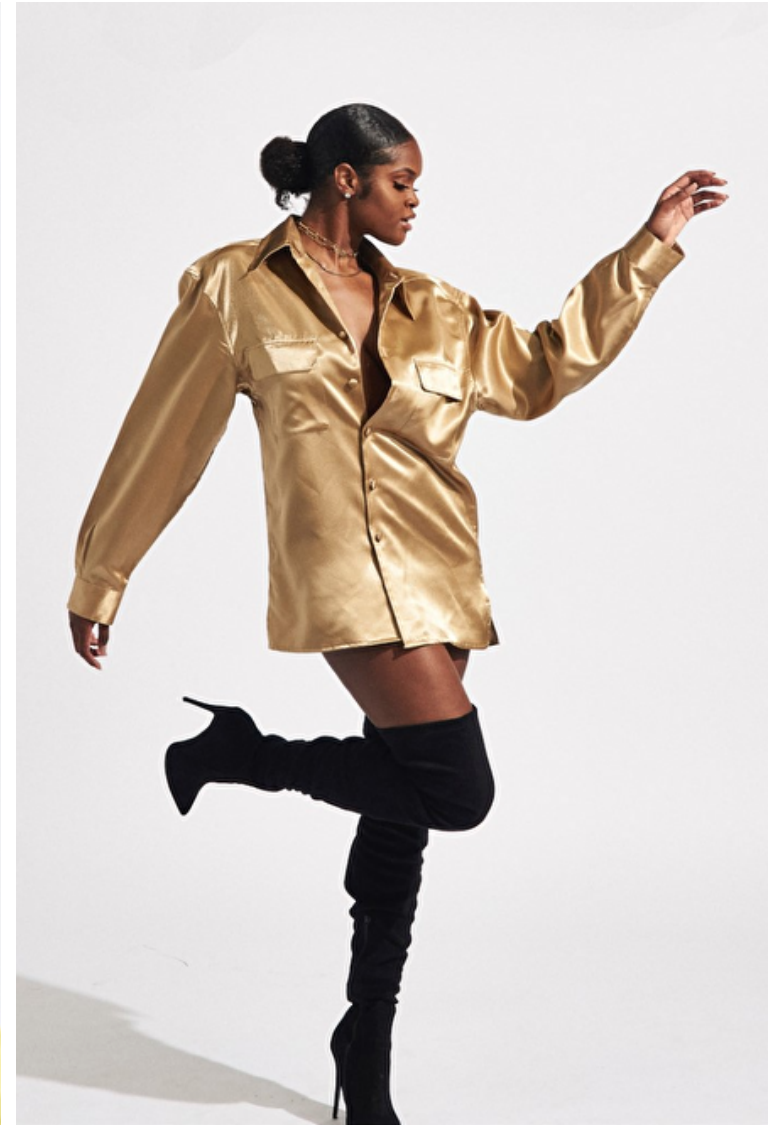

Select

MODEL MANAGEMENT

500 Bishop St NW SUITE A-2, Atlanta, 30318, Georgia, United States
Phone: (404) 872-7444 **Fax:** (404) 874-1526 **Email:** info.atlanta@selectmodel.com **Website:** <https://selectmodel.com/>

Asmara Montgomery

Height 178cm / 5' 10.0"

Size EU/US 36 / 6

Bust 86cm / 34"

Waist 74cm / 29"

Hips 102cm / 40"

Shoes EU/US/UK 40.5 / 9.5 / 7

Eyes Brown

Hair Brown

Cup D