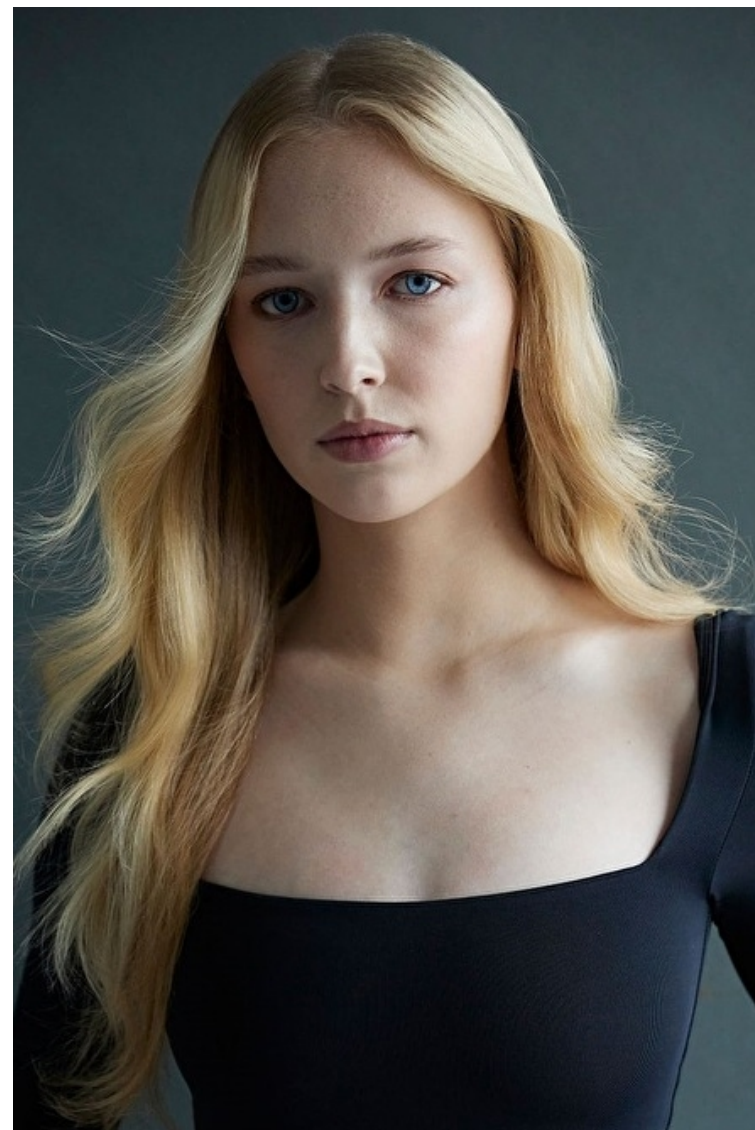

Waist 61cm / 24"

Hips 81cm / 32"

Shoes EU/US/UK 39.5 / 8.5 / 6

Eyes Blue

Hair Blond

Select

MODEL MANAGEMENT

500 Bishop St NW SUITE A-2, Atlanta, 30318, Georgia, United States
Email: info.atlanta@selectmodel.com Website: <https://selectmodel.com/>