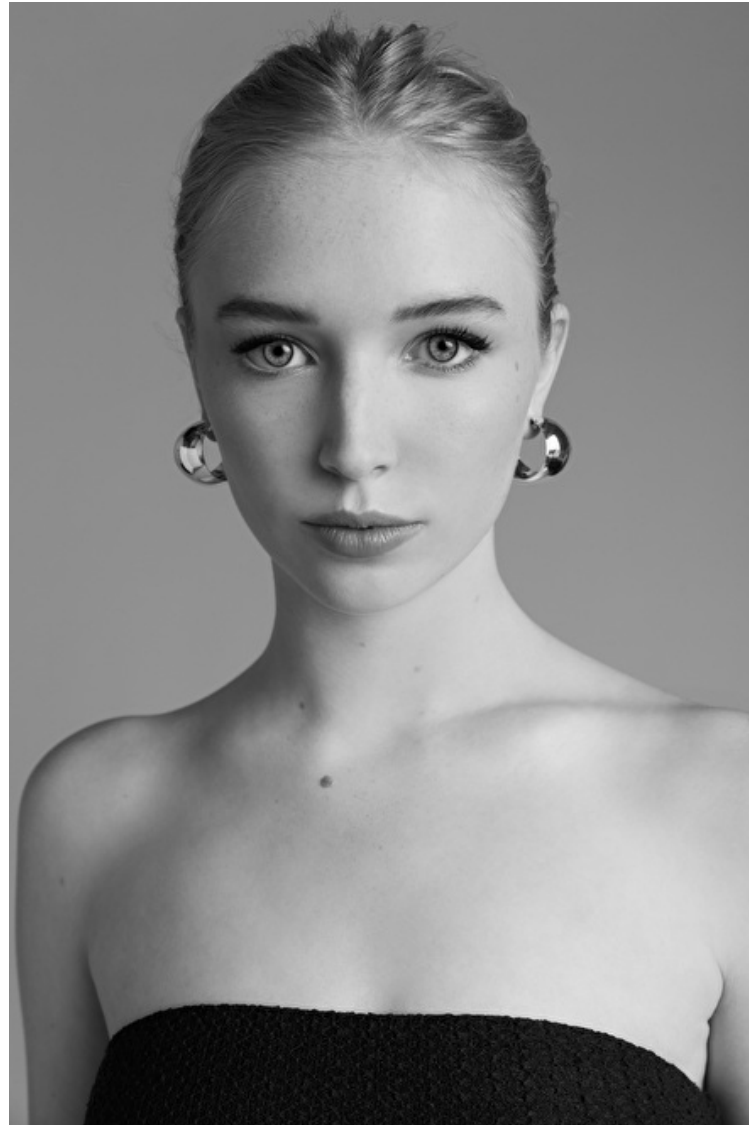

Select

MODEL MANAGEMENT

500 Bishop St NW SUITE A-2, Atlanta, 30318, Georgia, United States
Email: info.atlanta@selectmodel.com Website: <https://selectmodel.com/>

Audrey Pursell

Height 173cm / 5' 8.0"

Bust 81cm / 32"

Waist 61cm / 24"

Hips 81cm / 32"

Shoes EU/US/UK 39.5 / 8.5 / 6

Eyes Blue

Hair Blond