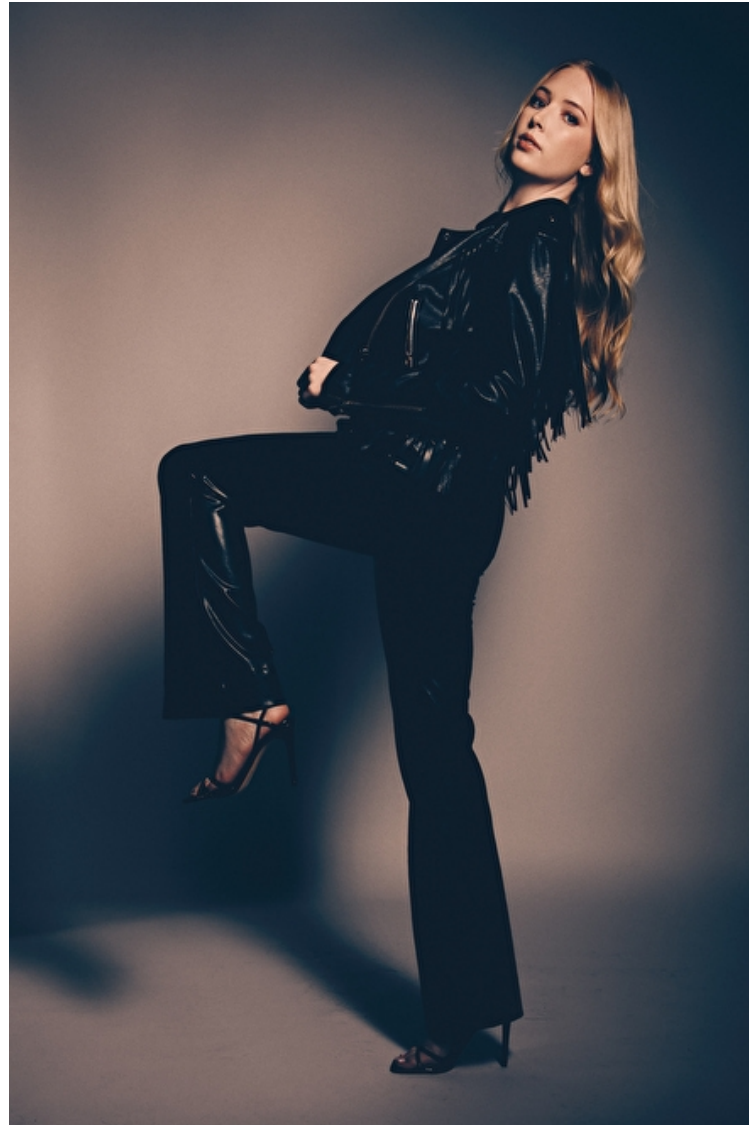

Select

MODEL MANAGEMENT

500 Bishop St NW SUITE A-2, Atlanta, 30318, Georgia, United States
Email: info.atlanta@selectmodel.com Website: <https://selectmodel.com/>

Audrey Pursell

Height 173cm / 5' 8.0"

Bust 81cm / 32"

Waist 61cm / 24"

Hips 81cm / 32"

Shoes EU/US/UK 39.5 / 8.5 / 6

Eyes Blue

Hair Blond