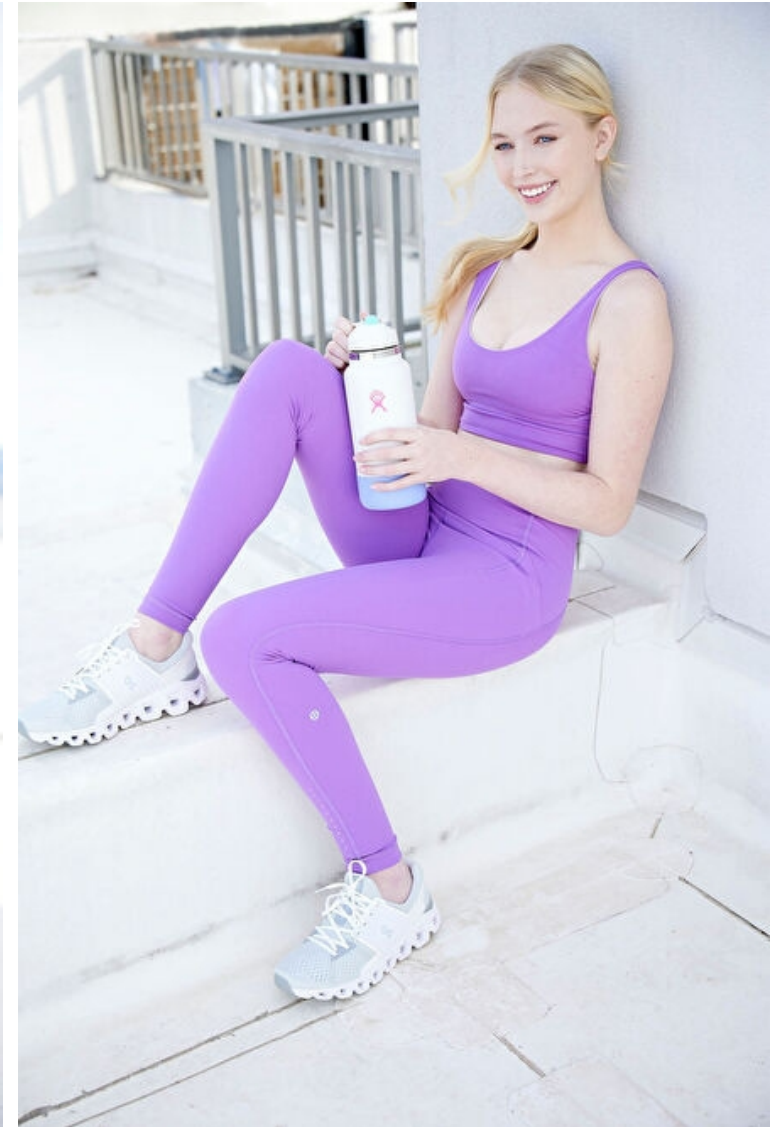

Audrey Pursell

Height 173cm / 5' 8.0"

Bust 81cm / 32"

Waist 61cm / 24"

Hips 81cm / 32"

Shoes EU/US/UK 39.5 / 8.5 / 6

Eyes Blue

Hair Blond