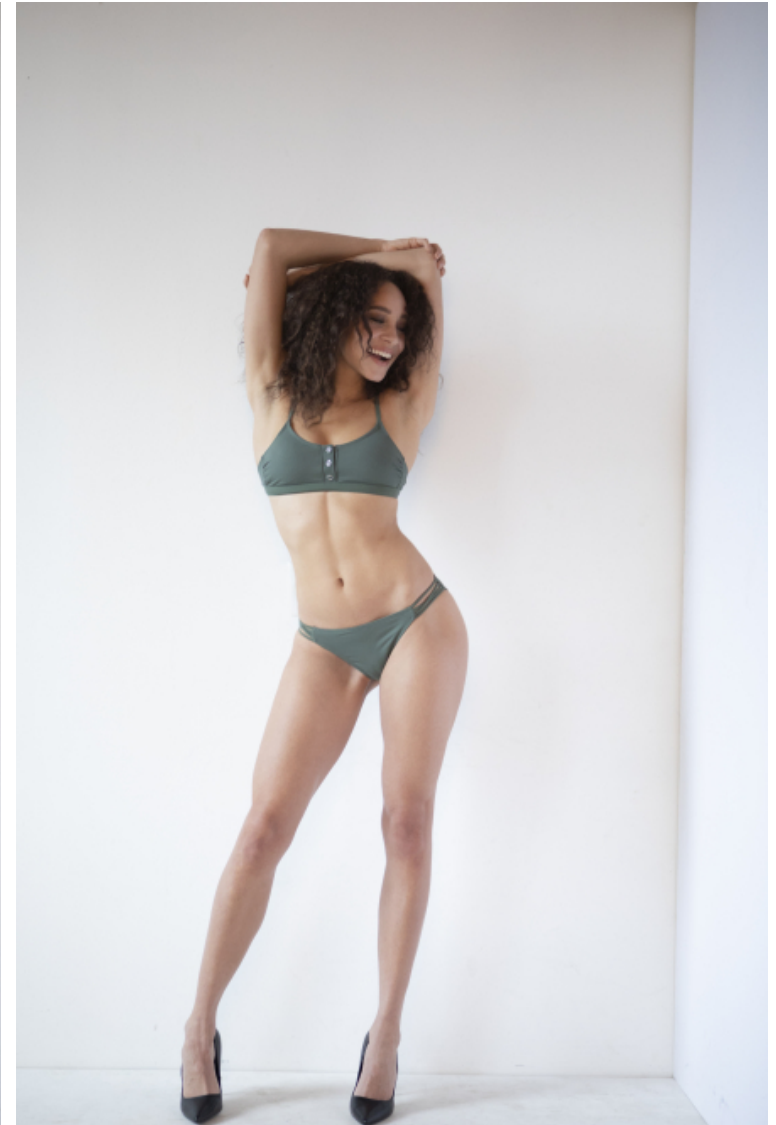

Select

MODEL MANAGEMENT

500 Bishop St NW SUITE A-2, Atlanta, 30318, Georgia, United States
Phone: (404) 872-7444 **Fax:** (404) 874-1526 **Email:** info.atlanta@selectmodel.com **Website:** <https://selectmodel.com/>

Autumn Adams

Height 175cm / 5' 9.0"

Size EU/US 34 / 4

Bust 84cm / 33"

Waist 66cm / 26"

Hips 93cm / 36.5"

Shoes EU/US/UK 40.5 / 9.5 / 7

Eyes Hazel

Hair Brown

Cup B