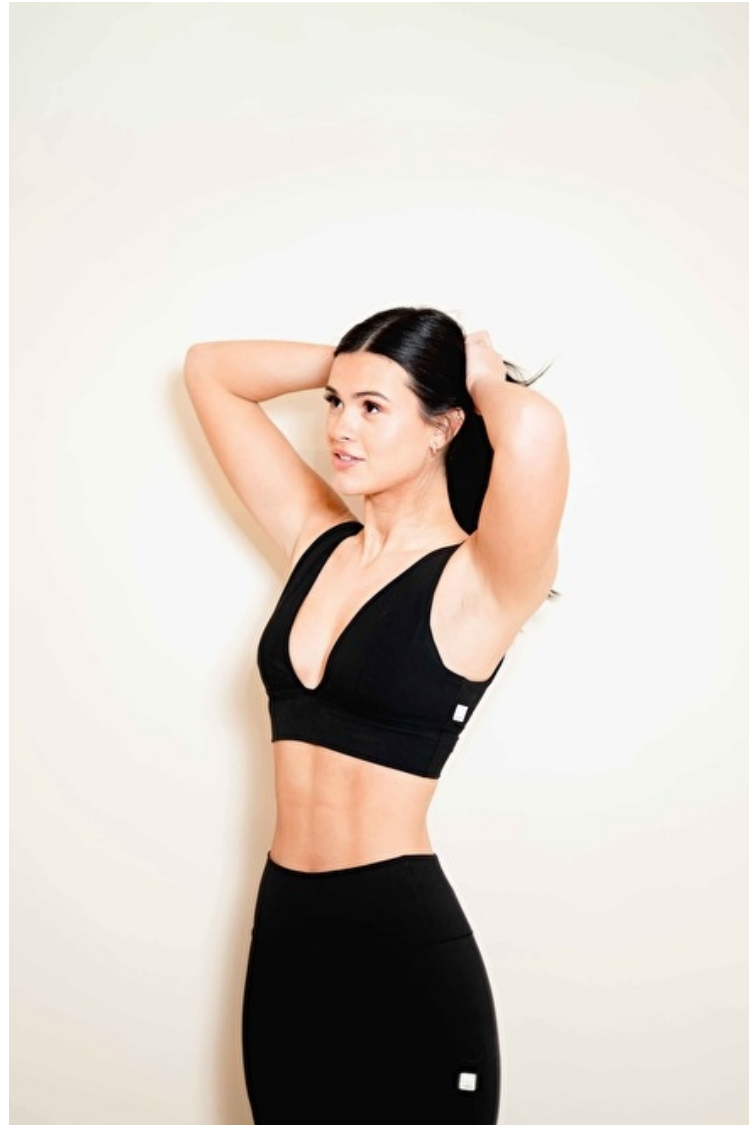

Select

MODEL MANAGEMENT

500 Bishop St NW SUITE A-2, Atlanta, 30318, Georgia, United States
Email: info.atlanta@selectmodel.com **Website:** <https://selectmodel.com/>

Ava Christenbury

Height 175cm / 5' 9.0"

Bust 81cm / 32"

Waist 59cm / 23"

Hips 99cm / 39"

Shoes EU/US/UK 40 / 9 / 7

Eyes Brown

Hair Brown