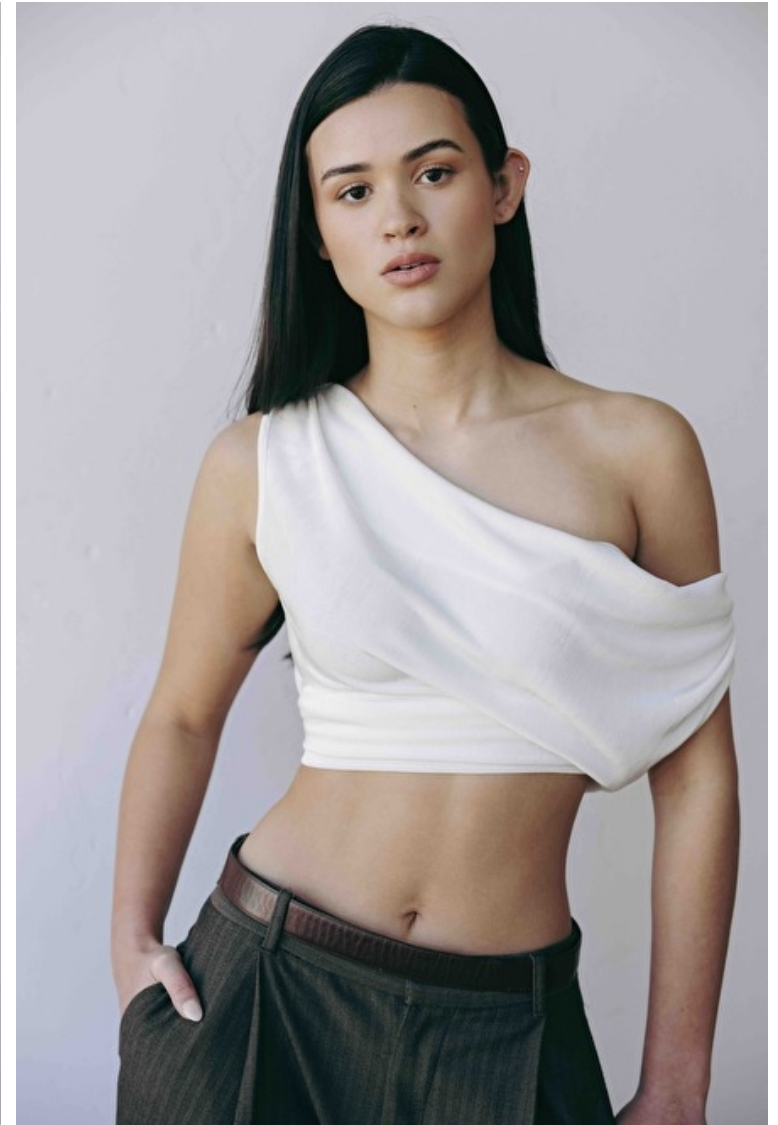

Select

MODEL MANAGEMENT

500 Bishop St NW SUITE A-2, Atlanta, 30318, Georgia, United States
Email: info.atlanta@selectmodel.com Website: <https://selectmodel.com/>

Ava Christenbury

Height 175cm / 5' 9.0"

Bust 81cm / 32"

Waist 59cm / 23"

Hips 99cm / 39"

Shoes EU/US/UK 40 / 9 / 7

Eyes Brown

Hair Brown