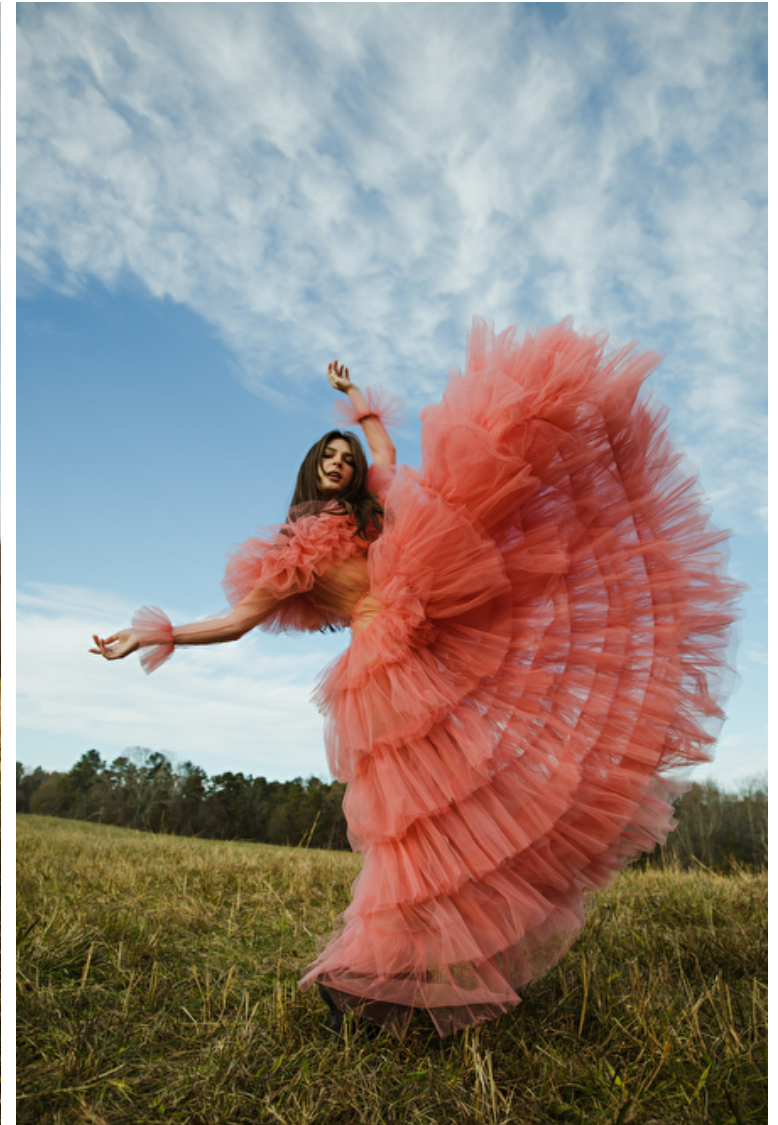

Select

MODEL MANAGEMENT

500 Bishop St NW SUITE A-2, Atlanta, 30318, Georgia, United States
Phone: (404) 872-7444 **Fax:** (404) 874-1526 **Email:** info.atlanta@selectmodel.com **Website:** <https://selectmodel.com/>

Ava Slimp

Height 175cm / 5' 9.0"

Size EU/US 32 / 2

Bust 77cm / 30.5"

Waist 61cm / 24"

Hips 91cm / 36"

Shoes EU/US/UK 41 / 9.5 / 8

Eyes Green

Hair Brown