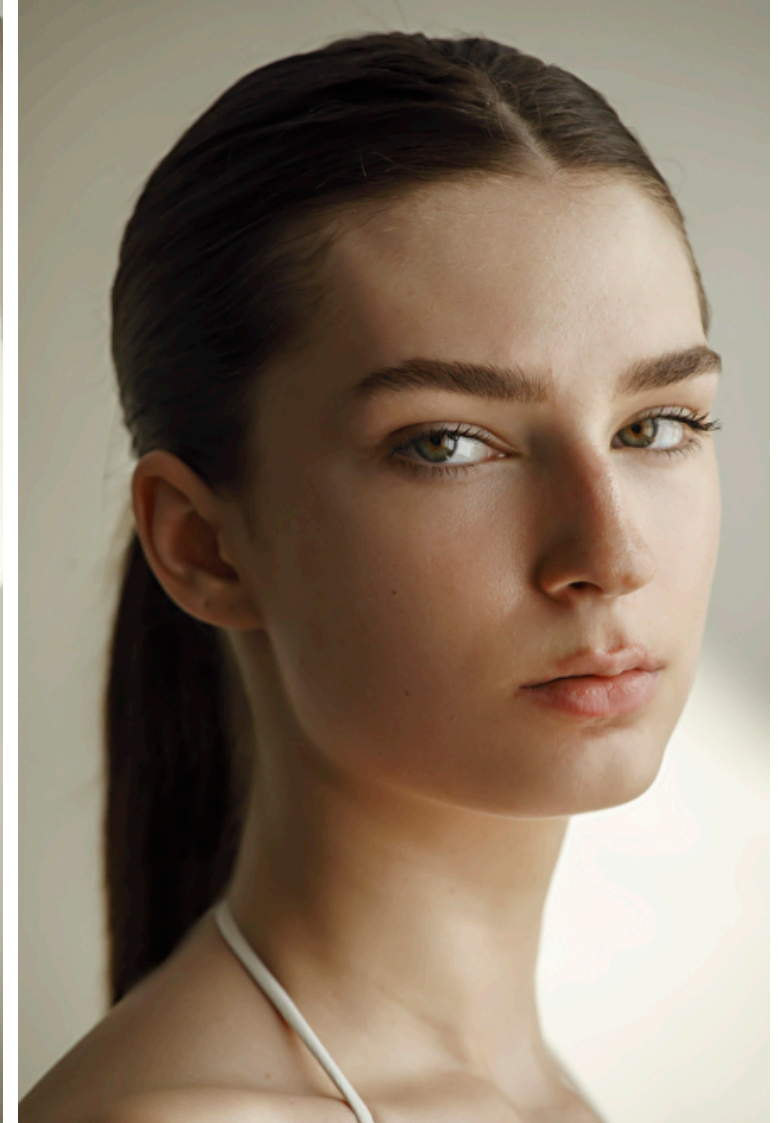

Select

MODEL MANAGEMENT

500 Bishop St NW SUITE A-2, Atlanta, 30318, Georgia, United States

Phone: (404) 872-7444 Fax: (404) 874-1526 Email: info.atlanta@selectmodel.com Website: <https://selectmodel.com/>

Ava Slimp

Height 175cm / 5' 9.0"

Size EU/US 32 / 2

Bust 77cm / 30.5"

Waist 61cm / 24"

Hips 91cm / 36"

Shoes EU/US/UK 41 / 9.5 / 8

Eyes Green

Hair Brown