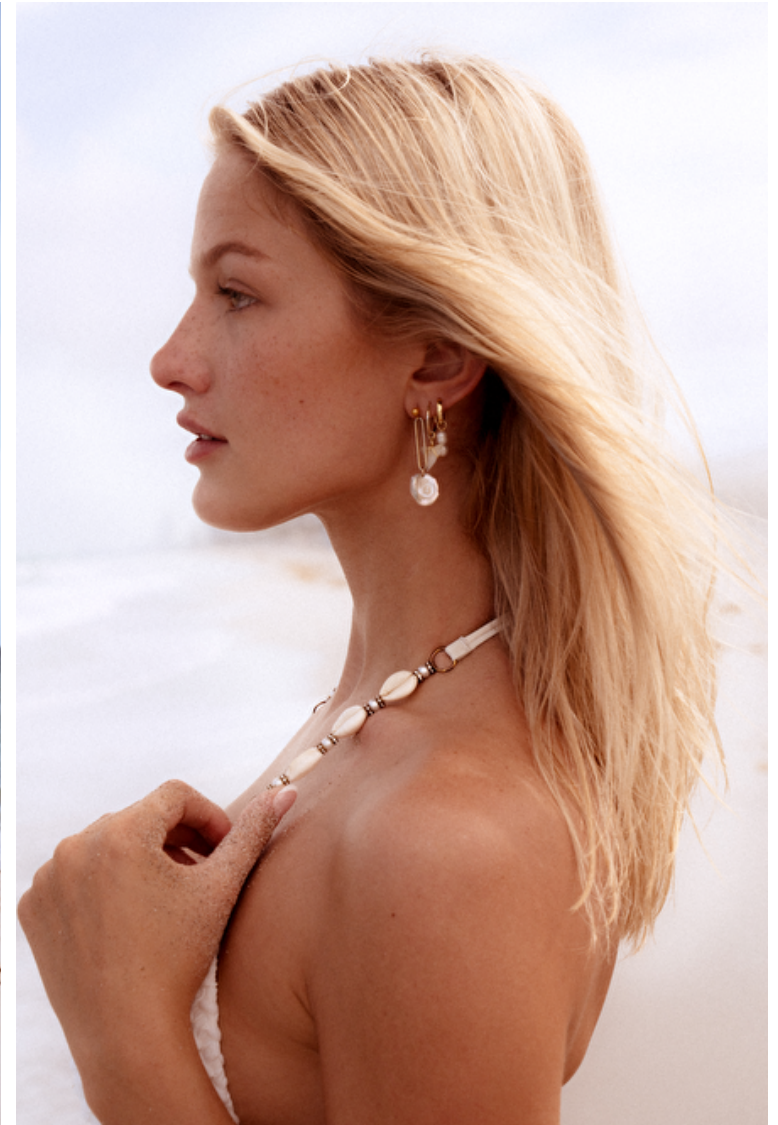

Bust 86cm / 34"

Waist 64cm / 25"

Hips 91cm / 36"

Shoes EU/US/UK 39 / 8 / 6

Eyes Blue

Hair Blond

Cup C

Select