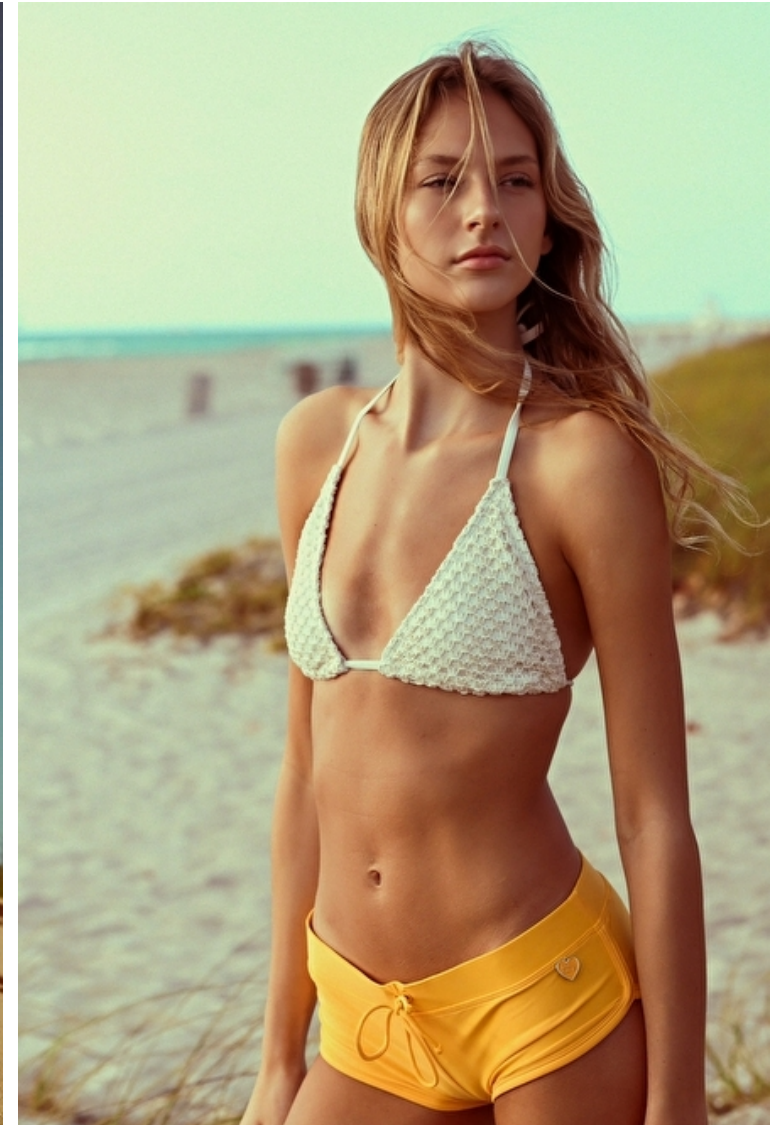

## Avery Haney

Height 180cm / 5' 11.0"

Bust 81cm / 32"

Waist 66cm / 26"

Hips 84cm / 33"

Shoes EU/US/UK 42 / 10.5 / 9

Eyes Hazel

Hair Blond