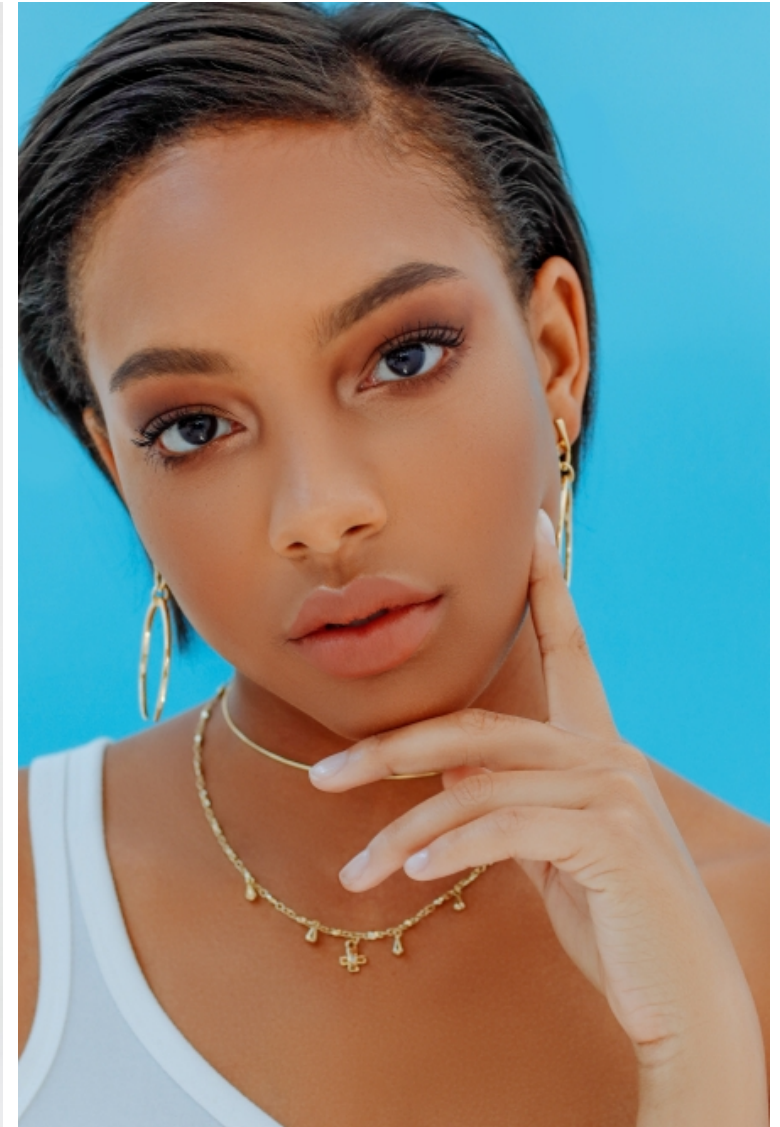

Bailey Taylor Brown

Height 171cm / 5' 7.5"

Size EU/US 32 / 2

Waist 60cm / 23.5"

Hips 86cm / 34"

Shoes EU/US/UK 39.5 / 8.5 / 6

Eyes Brown

Hair Dark brown

Bust 77cm / 30.5"

Cup B