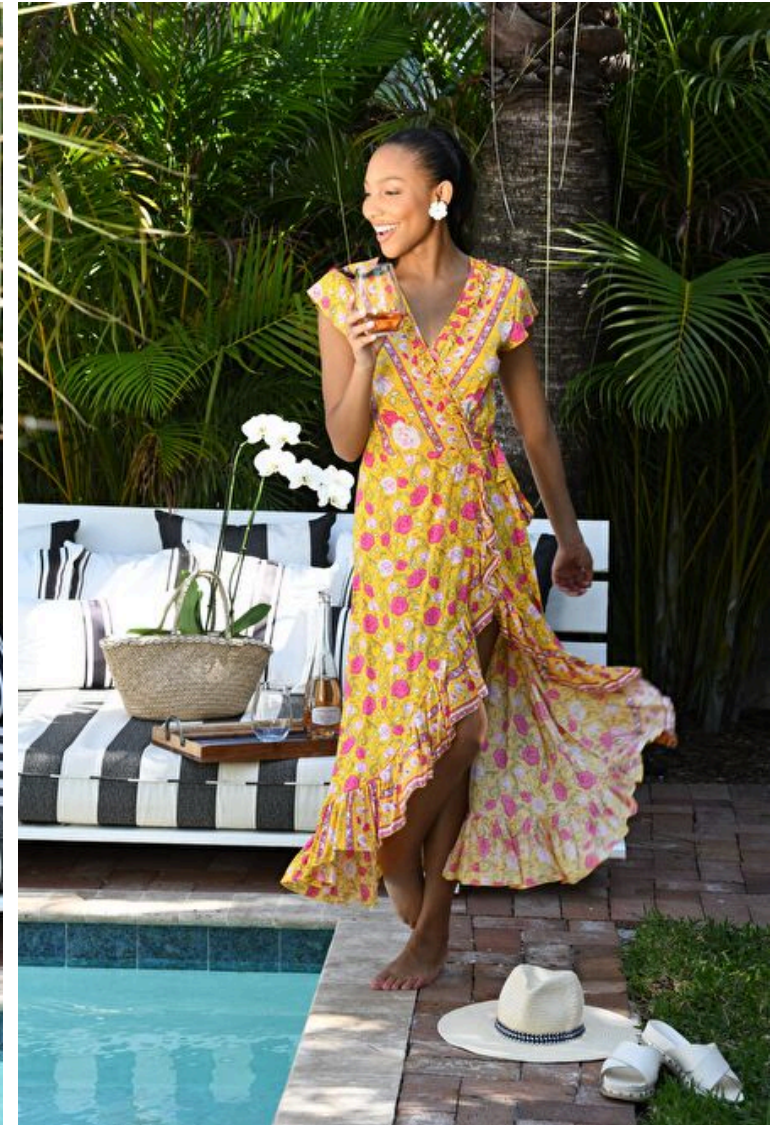

Select

MODEL MANAGEMENT

500 Bishop St NW SUITE A-2, Atlanta, 30318, Georgia, United States
Phone: (404) 872-7444 Fax: (404) 874-1526 Email: info.atlanta@selectmodel.com Website: <https://selectmodel.com/>

Bailey Taylor Brown

Height 171cm / 5' 7.5"

Size EU/US 32 / 2

Waist 60cm / 23.5"

Hips 86cm / 34"

Shoes EU/US/UK 39.5 / 8.5 / 6

Eyes Brown

Hair Dark brown

Bust 77cm / 30.5"

Cup B