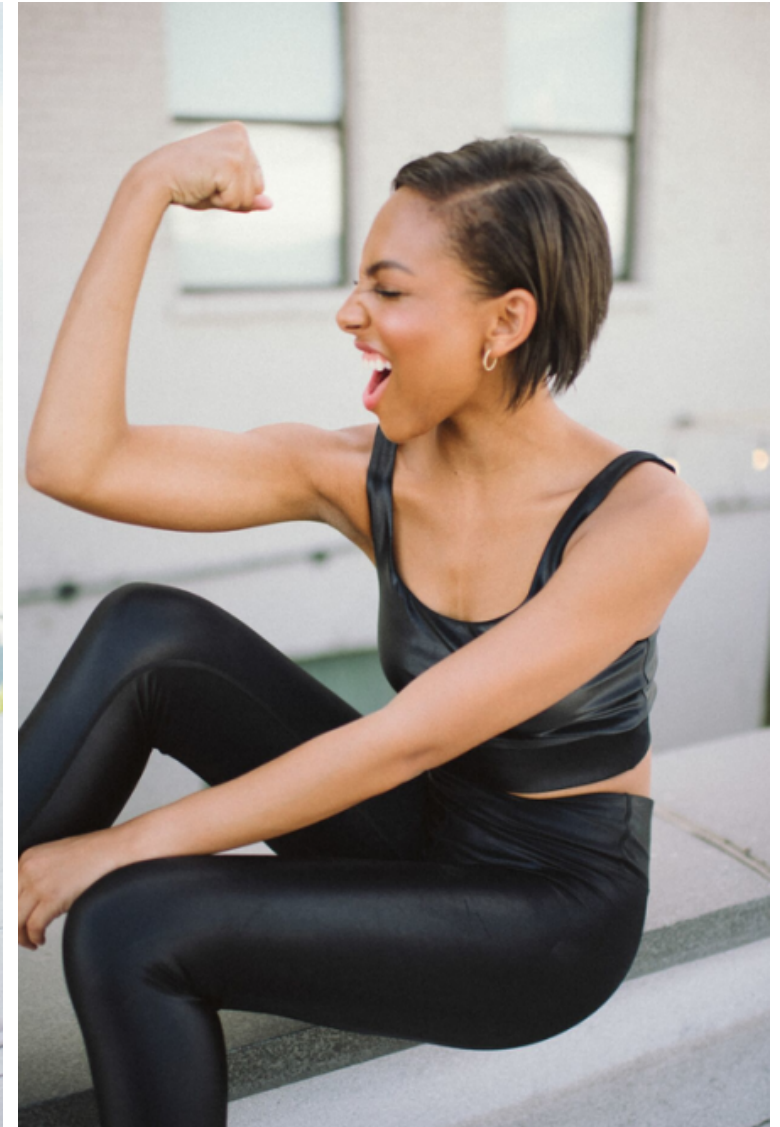

Bailey Taylor Brown

Height 171cm / 5' 7.5"

Size EU/US 32 / 2

Waist 60cm / 23.5"

Hips 86cm / 34"

Shoes EU/US/UK 39.5 / 8.5 / 6

Eyes Brown

Hair Dark brown

Bust 77cm / 30.5"

Cup B