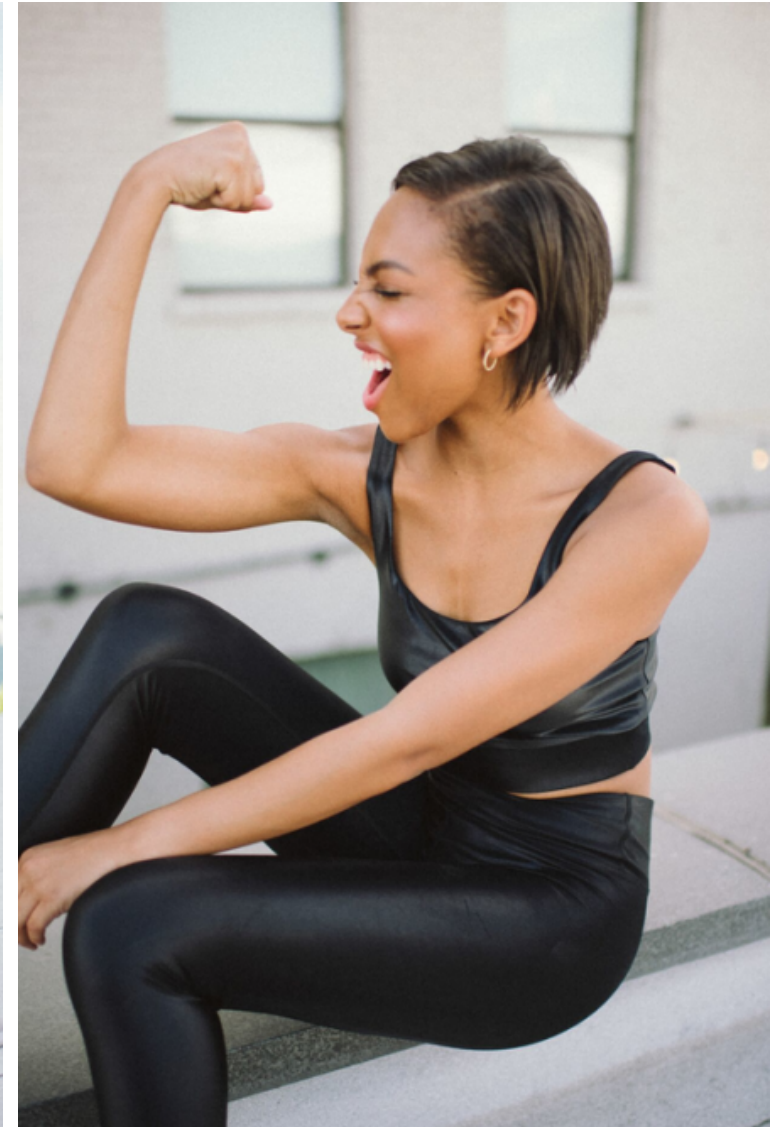

Select

MODEL MANAGEMENT

500 Bishop St NW SUITE A-2, Atlanta, 30318, Georgia, United States

Phone: (404) 872-7444 Fax: (404) 874-1526 Email: info.atlanta@selectmodel.com Website: <https://selectmodel.com/>

Bailey Taylor Brown

Height 171cm / 5' 7.5"

Size EU/US 32 / 2

Waist 60cm / 23.5"

Hips 86cm / 34"

Shoes EU/US/UK 39.5 / 8.5 / 6

Eyes Brown

Hair Dark brown

Bust 77cm / 30.5"

Cup B