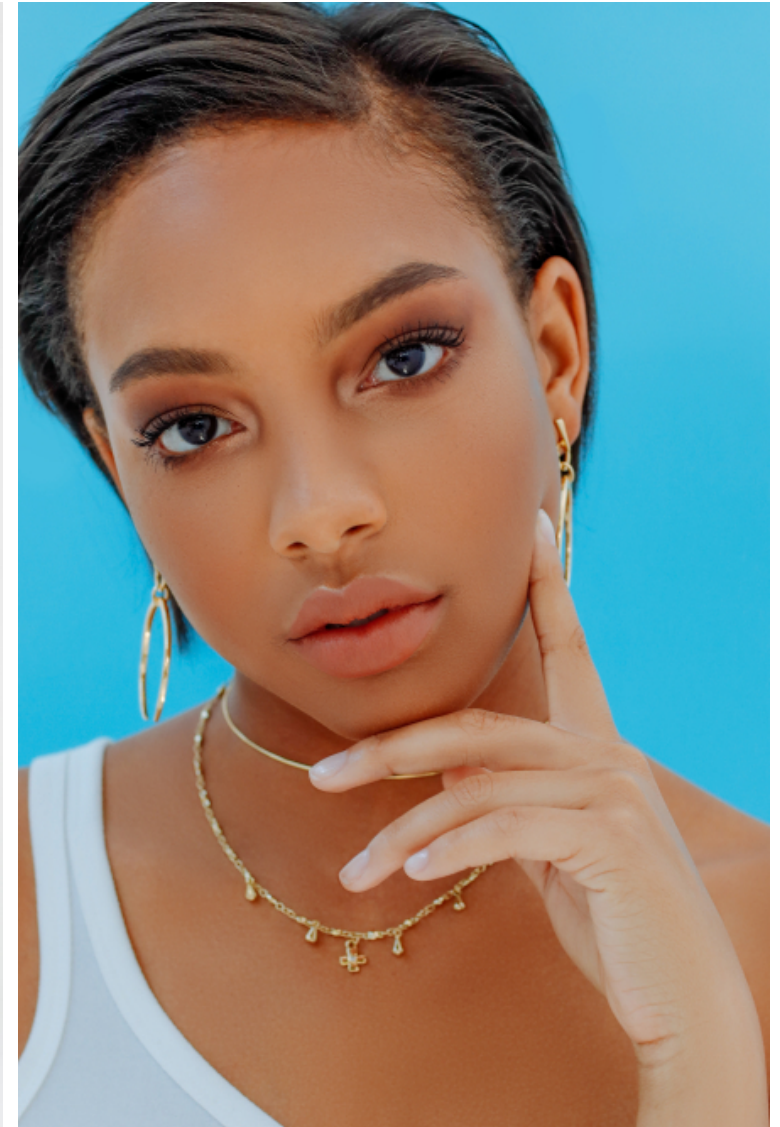

Select

MODEL MANAGEMENT

500 Bishop St NW SUITE A-2, Atlanta, 30318, Georgia, United States
Phone: (404) 872-7444 **Fax:** (404) 874-1526 **Email:** info.atlanta@selectmodel.com **Website:** <https://selectmodel.com/>

Bailey Taylor Brown

Height 171cm / 5' 7.5"

Size EU/US 32 / 2

Waist 60cm / 23.5"

Hips 86cm / 34"

Shoes EU/US/UK 39.5 / 8.5 / 6

Eyes Brown

Hair Dark brown

Bust 77cm / 30.5"

Cup B