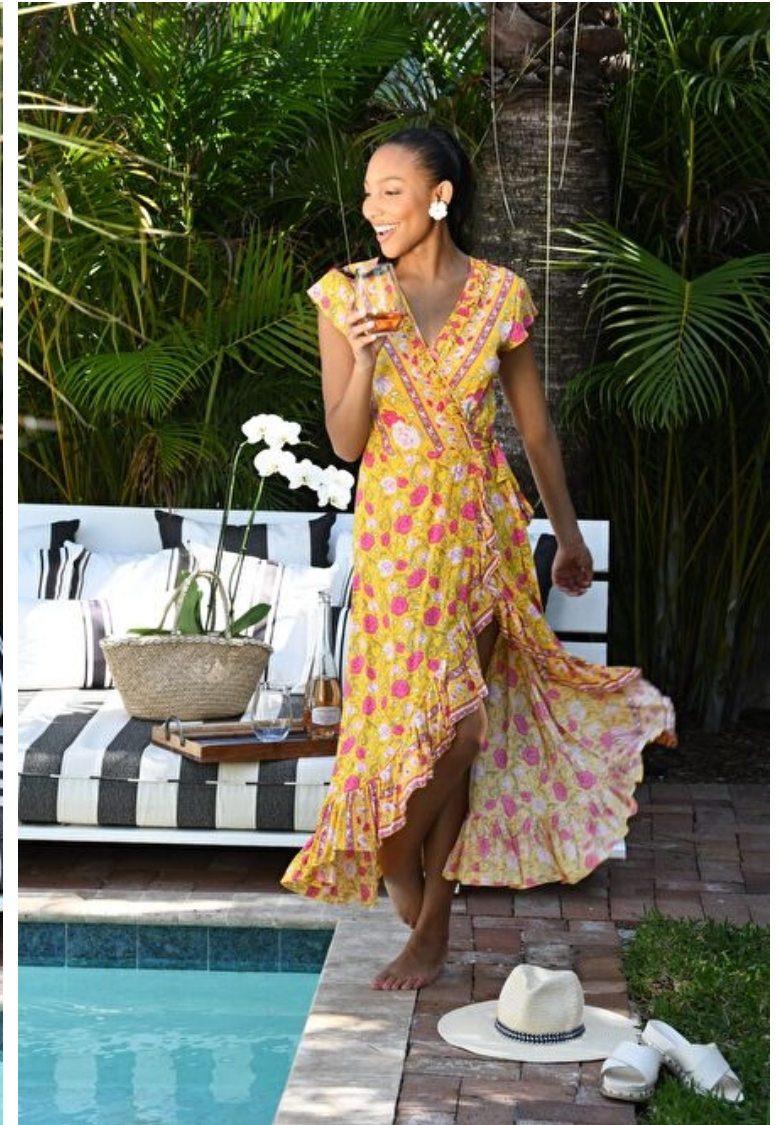

Bailey Taylor Brown

Height 171cm / 5' 7.5"

Size EU/US 32 / 2

Waist 60cm / 23.5"

Hips 86cm / 34"

Shoes EU/US/UK 39.5 / 8.5 / 6

Eyes Brown

Hair Dark brown

Bust 77cm / 30.5"

Cup B