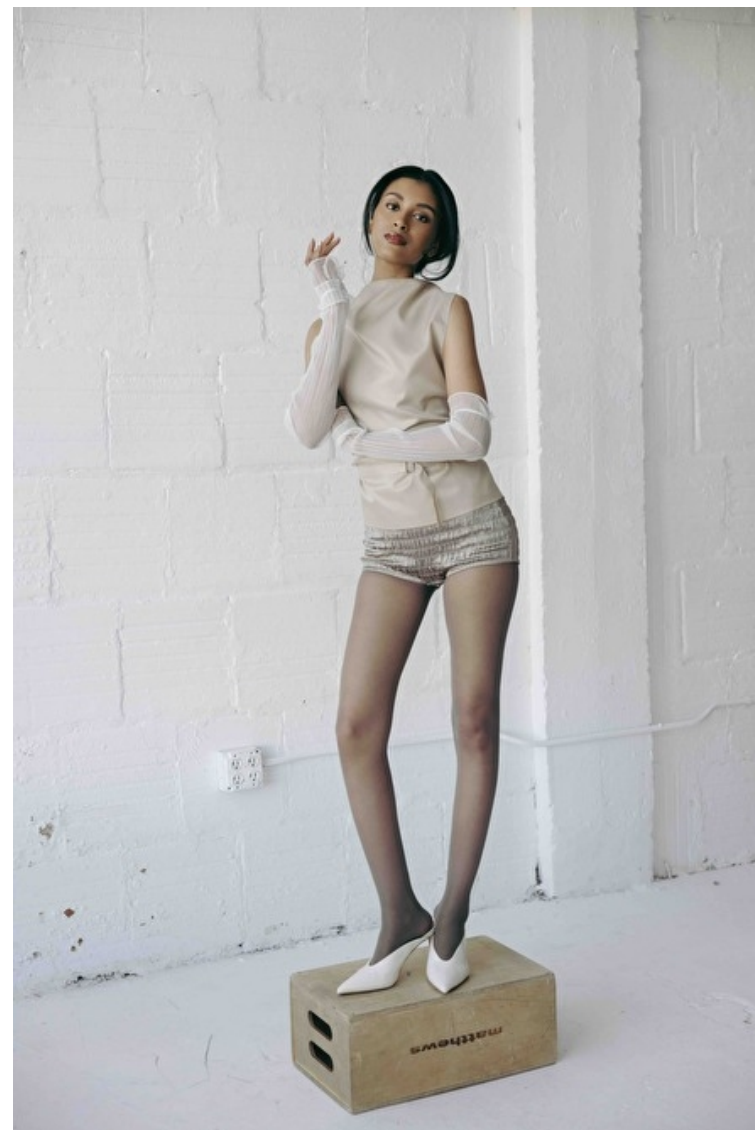

Bana F

Height 170cm / 5' 7.0"

Bust 76cm / 30"

Waist 61cm / 24"

Hips 89cm / 35"

Shoes EU/US/UK 39 / 8 / 6

Eyes Brown

Hair Black