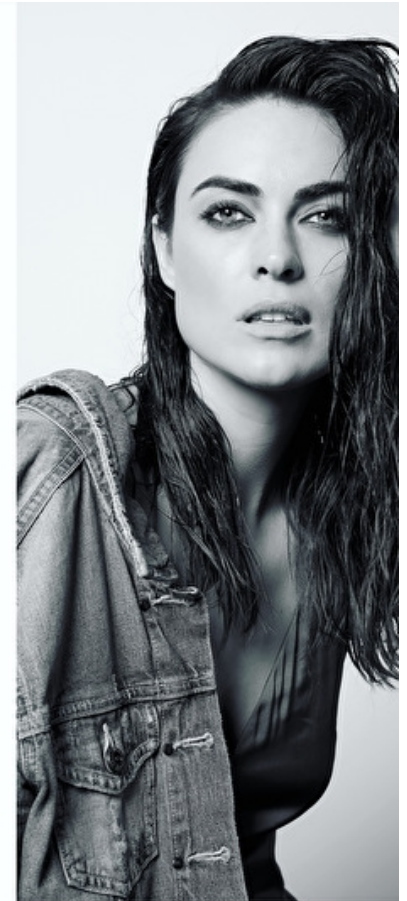

NATURALLY by
STEVI CHRISTINE