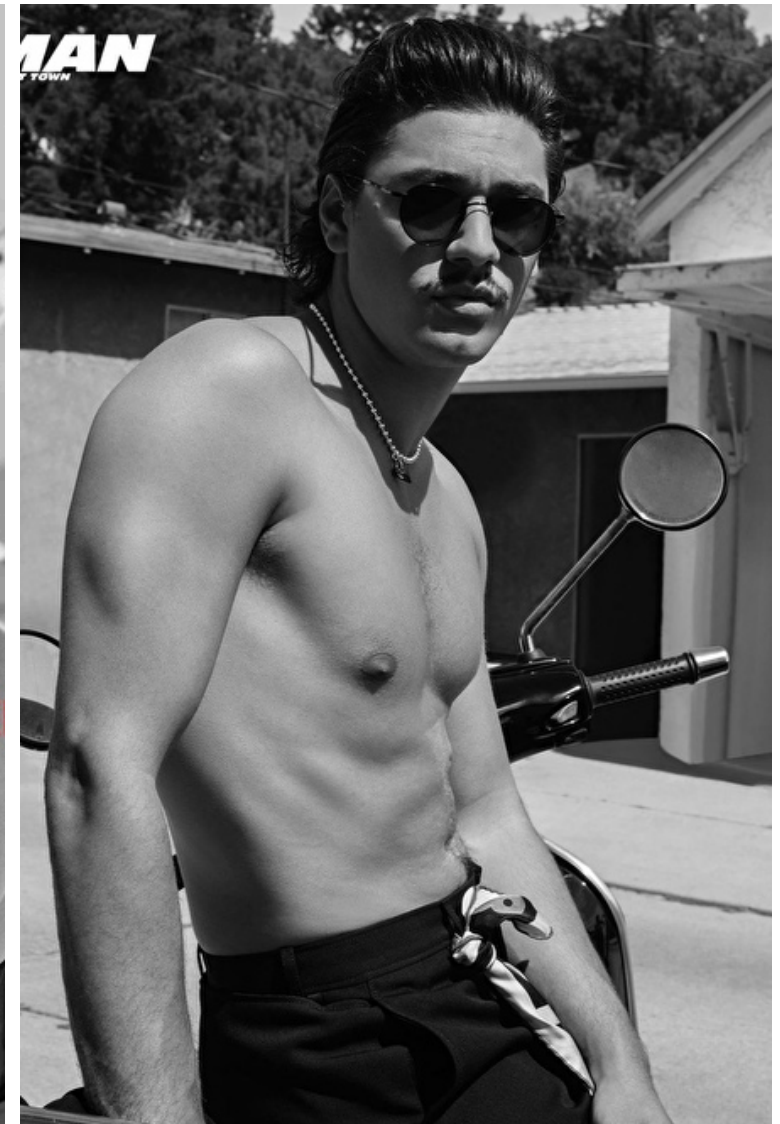

Select

MODEL MANAGEMENT

500 Bishop St NW SUITE A-2, Atlanta, 30318, Georgia, United States
Phone: (404) 872-7444 Fax: (404) 874-1526 Email: info.atlanta@selectmodel.com Website: <https://selectmodel.com/>

Belmont Cameli

Height 185cm / 6' 1.0"

Waist 79cm / 31"

Shoes EU/US/UK 45 / 12 / 10.5

Eyes Brown

Hair Brown

Chest 97cm / 38"

Inseam 86cm / 34"

Neck 38cm / 15"

Sleeve 86cm / 34"

Suit size 48cm / 38"

Suit cut Regular