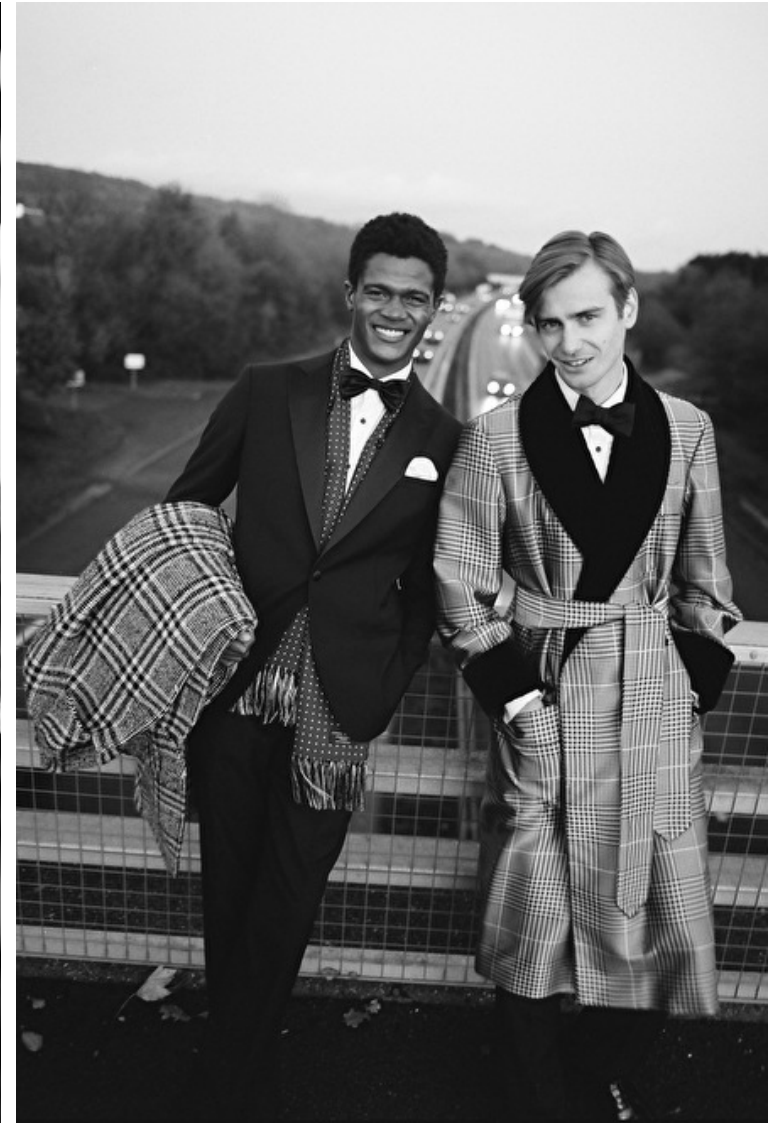

Select

MODEL MANAGEMENT

500 Bishop St NW SUITE A-2, Atlanta, 30318, Georgia, United States
Phone: (404) 872-7444 **Fax:** (404) 874-1526 **Email:** info.atlanta@selectmodel.com **Website:** <https://selectmodel.com/>

Ben Allen

Height 188cm / 6' 2.0"

Chest 97cm / 38"

Waist 76cm / 30"

Shoes EU/US/UK 44.5 / 11.5 /
10

Inseam 76cm / 30"

Suit size 46cm / 36"

Suit cut Long

Hair Brown

Eyes Blue green