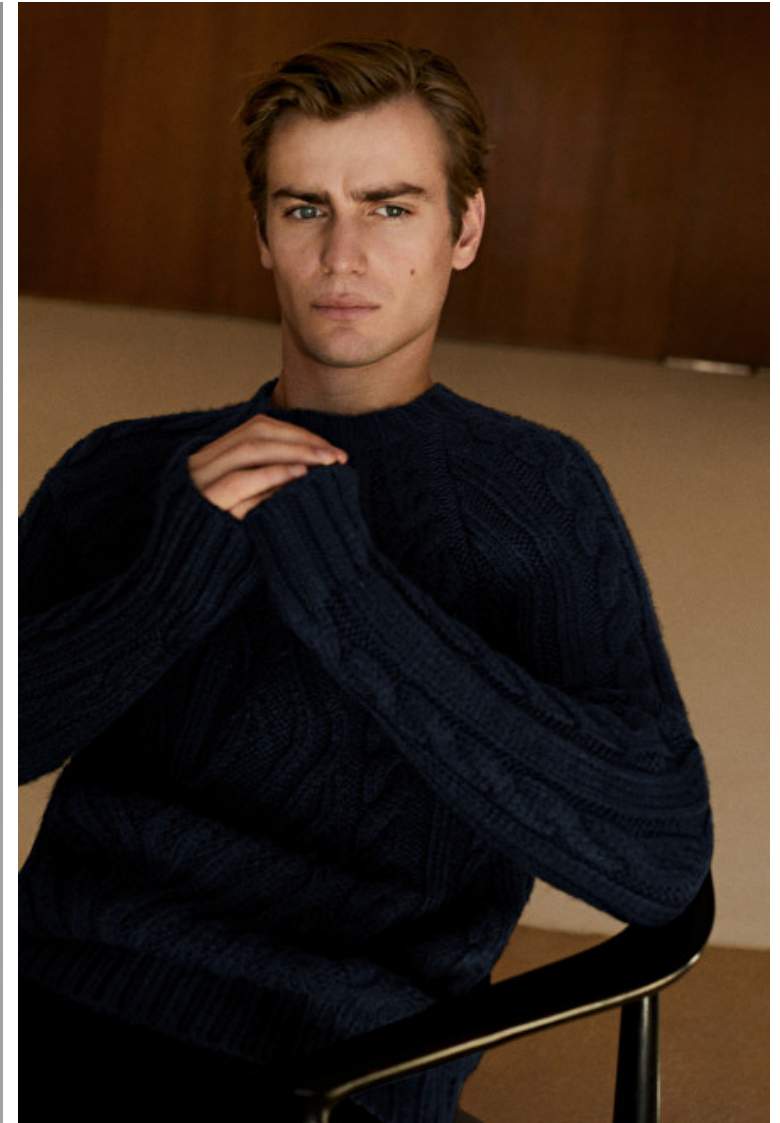

Select

MODEL MANAGEMENT

500 Bishop St NW SUITE A-2, Atlanta, 30318, Georgia, United States
Phone: (404) 872-7444 **Fax:** (404) 874-1526 **Email:** info.atlanta@selectmodel.com **Website:** <https://selectmodel.com/>

Ben Allen

Height 188cm / 6' 2.0"

Chest 97cm / 38"

Waist 76cm / 30"

Shoes EU/US/UK 44.5 / 11.5 /
10

Inseam 76cm / 30"

Suit size 46cm / 36"

Suit cut Long

Hair Brown

Eyes Blue green