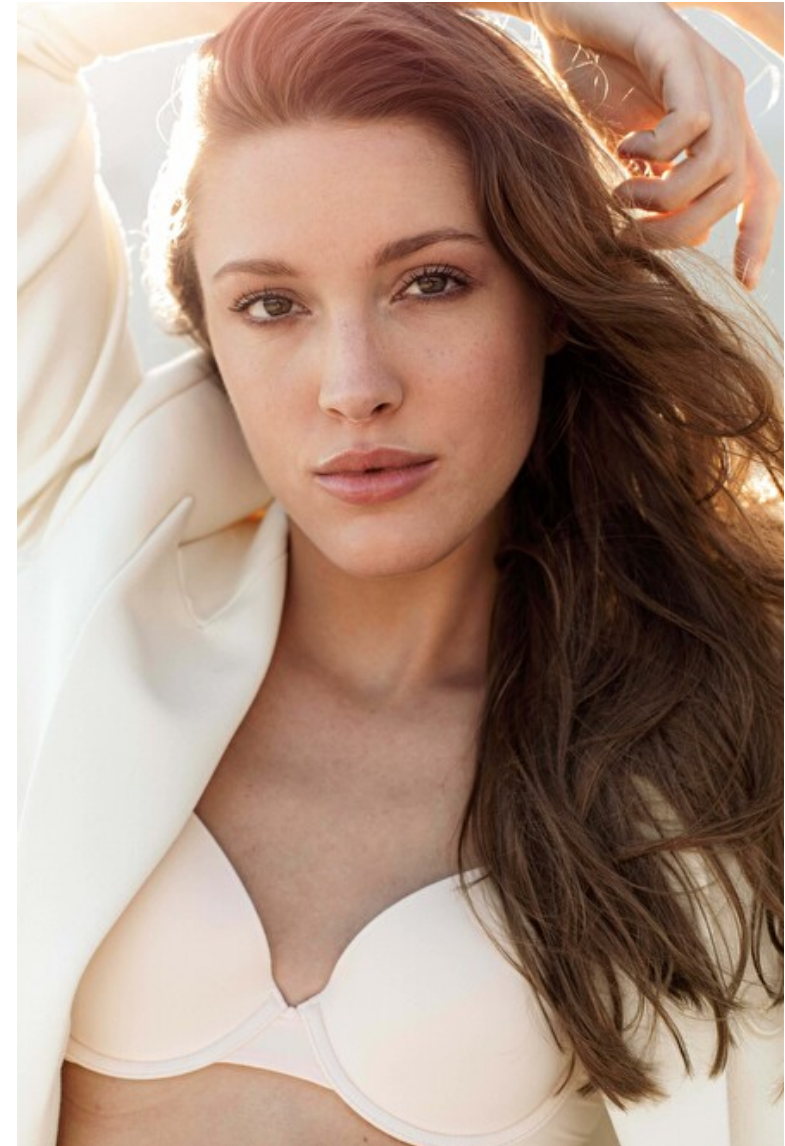

Select

MODEL MANAGEMENT

500 Bishop St NW SUITE A-2, Atlanta, 30318, Georgia, United States
Phone: (404) 872-7444 **Fax:** (404) 874-1526 **Email:** info.atlanta@selectmodel.com **Website:** <https://selectmodel.com/>

Brae Heizer

Height 178cm / 5' 10.0"

Size EU/US 34 / 4

Bust 84cm / 33"

Waist 66cm / 26"

Hips 91cm / 36"

Shoes EU/US/UK 41 / 9.5 / 8

Eyes Hazel

Hair Dark blond