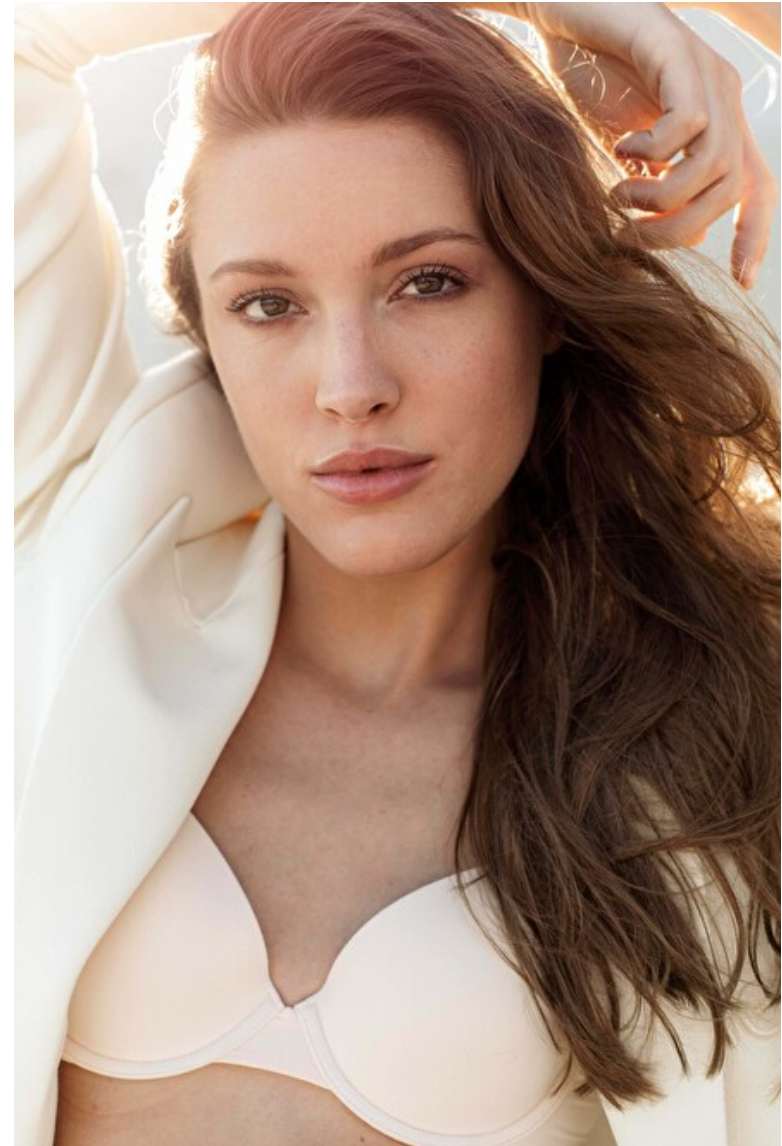

Select

MODEL MANAGEMENT

500 Bishop St NW SUITE A-2, Atlanta, 30318, Georgia, United States
Phone: (404) 872-7444 **Fax:** (404) 874-1526 **Email:** info.atlanta@selectmodel.com **Website:** <https://selectmodel.com/>

Brae Heizer

Height 178cm / 5' 10.0"

Size EU/US 34 / 4

Bust 84cm / 33"

Waist 66cm / 26"

Hips 91cm / 36"

Shoes EU/US/UK 41 / 9.5 / 8

Eyes Hazel

Hair Dark blond