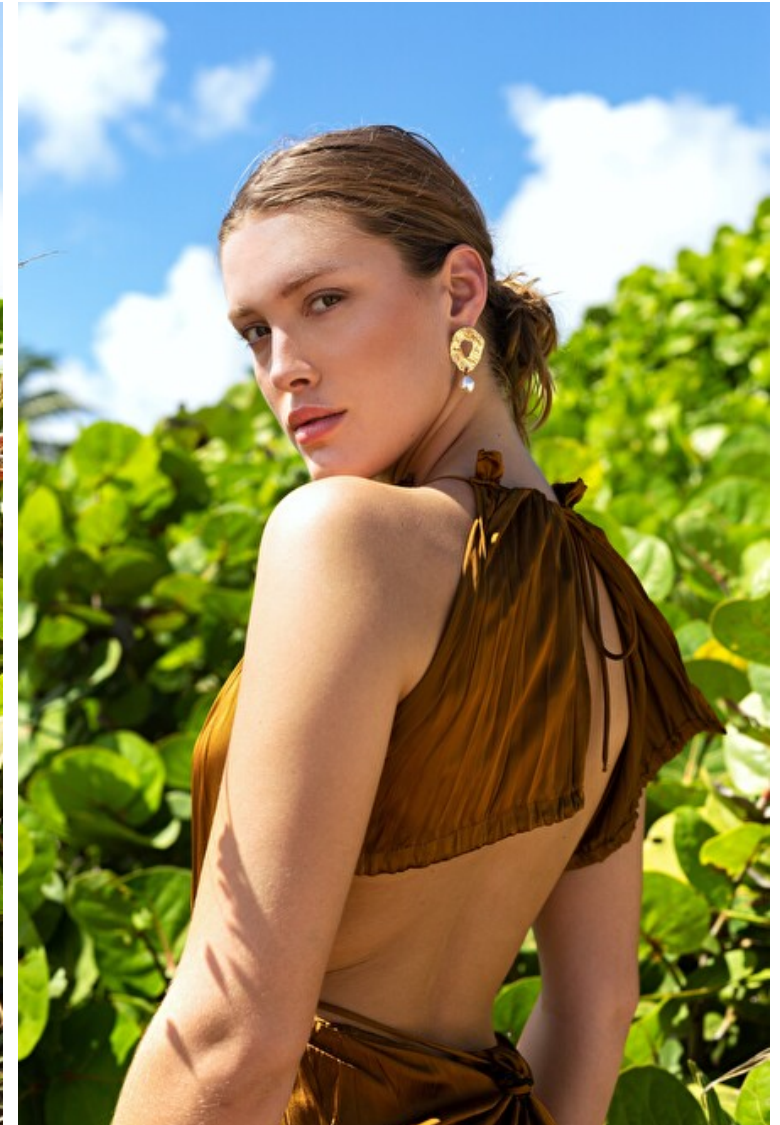

Select

MODEL MANAGEMENT

500 Bishop St NW SUITE A-2, Atlanta, 30318, Georgia, United States
Phone: (404) 872-7444 **Fax:** (404) 874-1526 **Email:** info.atlanta@selectmodel.com **Website:** <https://selectmodel.com/>

Brae Heizer

Height 178cm / 5' 10.0"

Size EU/US 34 / 4

Bust 84cm / 33"

Waist 66cm / 26"

Hips 91cm / 36"

Shoes EU/US/UK 41 / 9.5 / 8

Eyes Hazel

Hair Dark blond