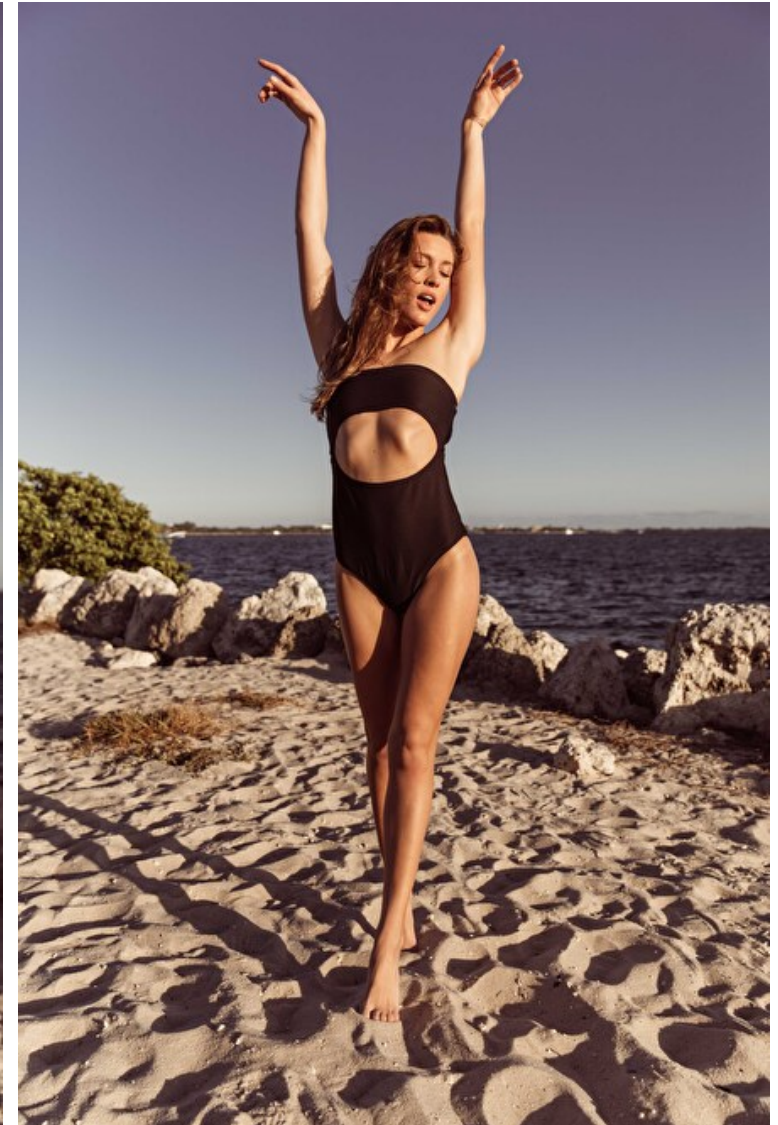

Select

MODEL MANAGEMENT

500 Bishop St NW SUITE A-2, Atlanta, 30318, Georgia, United States
Phone: (404) 872-7444 **Fax:** (404) 874-1526 **Email:** info.atlanta@selectmodel.com **Website:** <https://selectmodel.com/>

Brae Heizer

Height 178cm / 5' 10.0"

Size EU/US 34 / 4

Bust 84cm / 33"

Waist 66cm / 26"

Hips 91cm / 36"

Shoes EU/US/UK 41 / 9.5 / 8

Eyes Hazel

Hair Dark blond