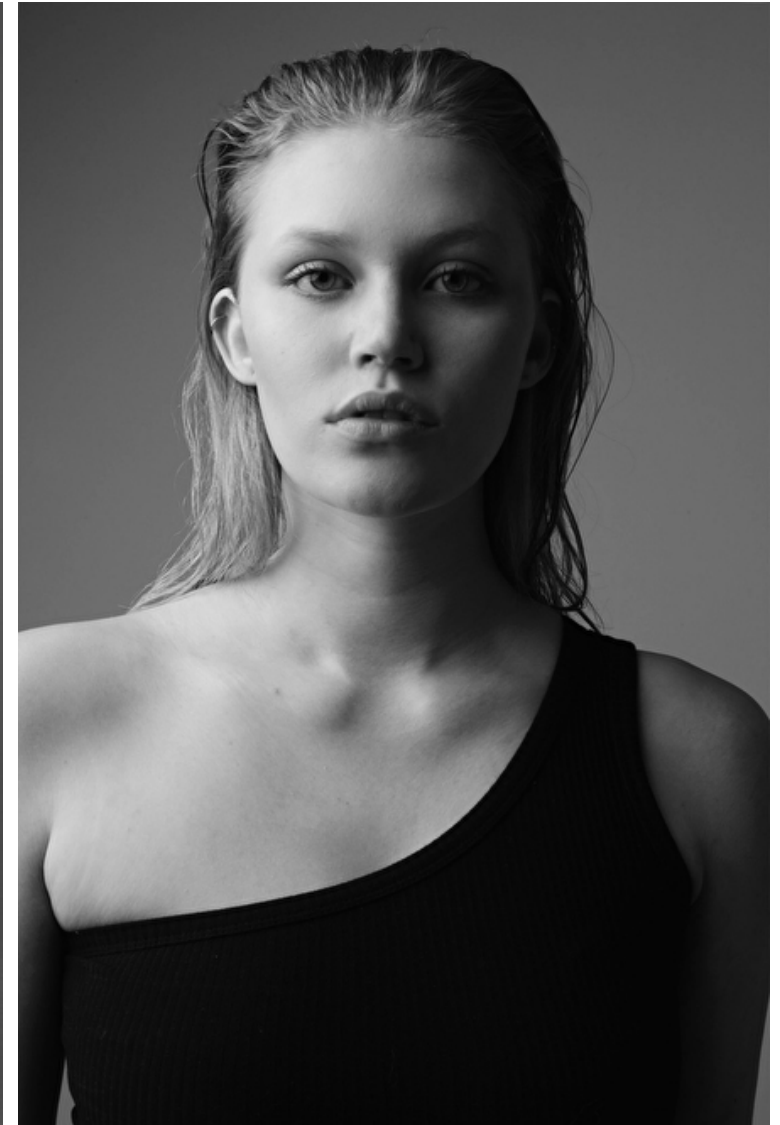

Bree Thibeault

Height 180cm / 5' 11.0"

Bust 101cm / 40"

Waist 89cm / 35"

Hips 104cm / 41"

Shoes EU/US/UK 40.5 / 9.5 / 7

Eyes Blue

Hair Blond