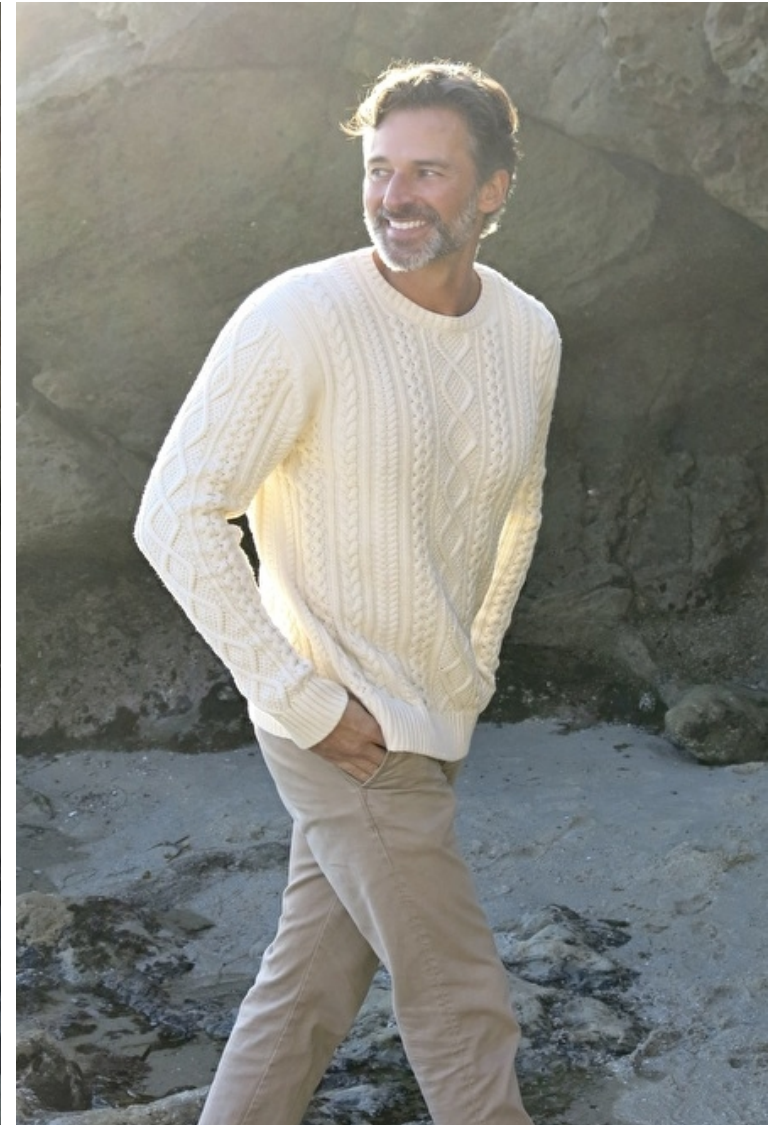

Select

MODEL MANAGEMENT

500 Bishop St NW SUITE A-2, Atlanta, 30318, Georgia, United States
Email: info.atlanta@selectmodel.com Website: <https://selectmodel.com/>

BRIAN AMES

Height 183cm / 6' 0.0"

Waist 81cm / 32"

Shoes EU/US/UK 44 / 11 / 9.5

Eyes Blue green

Hair Brown

Inseam 81cm / 32"

Neck 38cm / 15"

Sleeve 86cm / 34"

Suit size 50cm / 40"