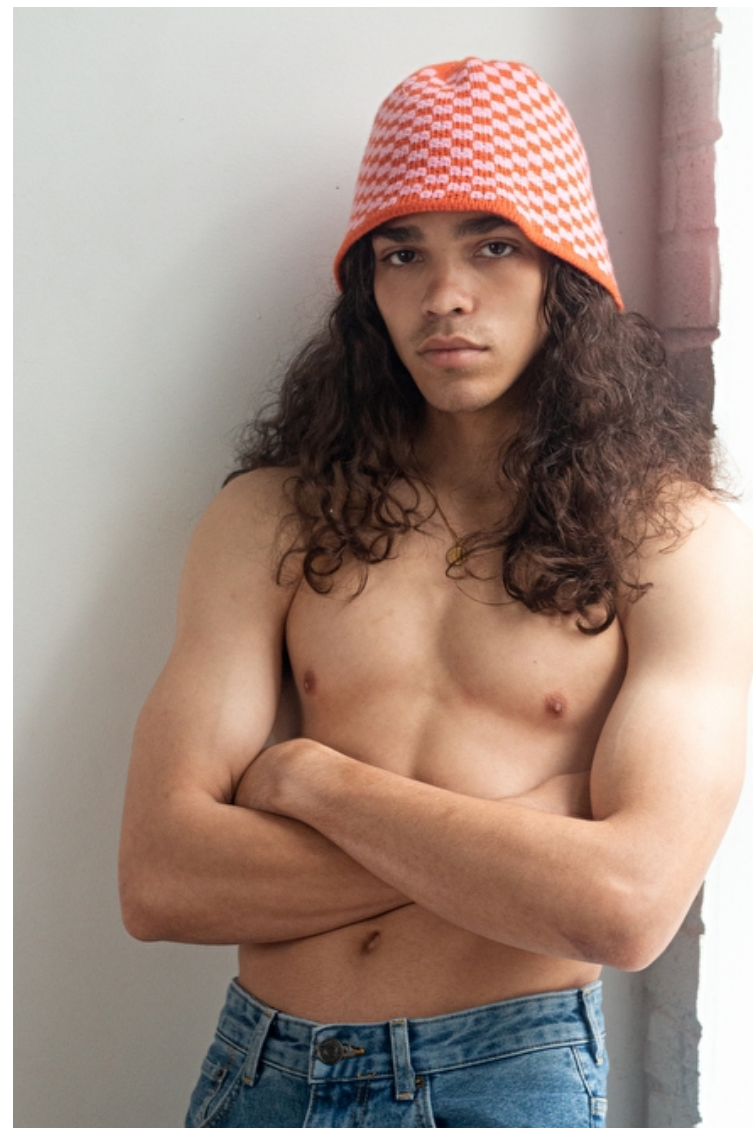

Select

MODEL MANAGEMENT

500 Bishop St NW SUITE A-2, Atlanta, 30318, Georgia, United States
Email: info.atlanta@selectmodel.com Website: <https://selectmodel.com/>

Brian Maxwell

Height 185cm / 6' 1.0"

Waist 81cm / 32"

Shoes EU/US/UK 45 / 12 / 10.5

Eyes Brown

Hair Brown

Inseam 81cm / 32"

Neck 38cm / 15"

Sleeve 81cm / 32"

Suit size 49cm / 39"