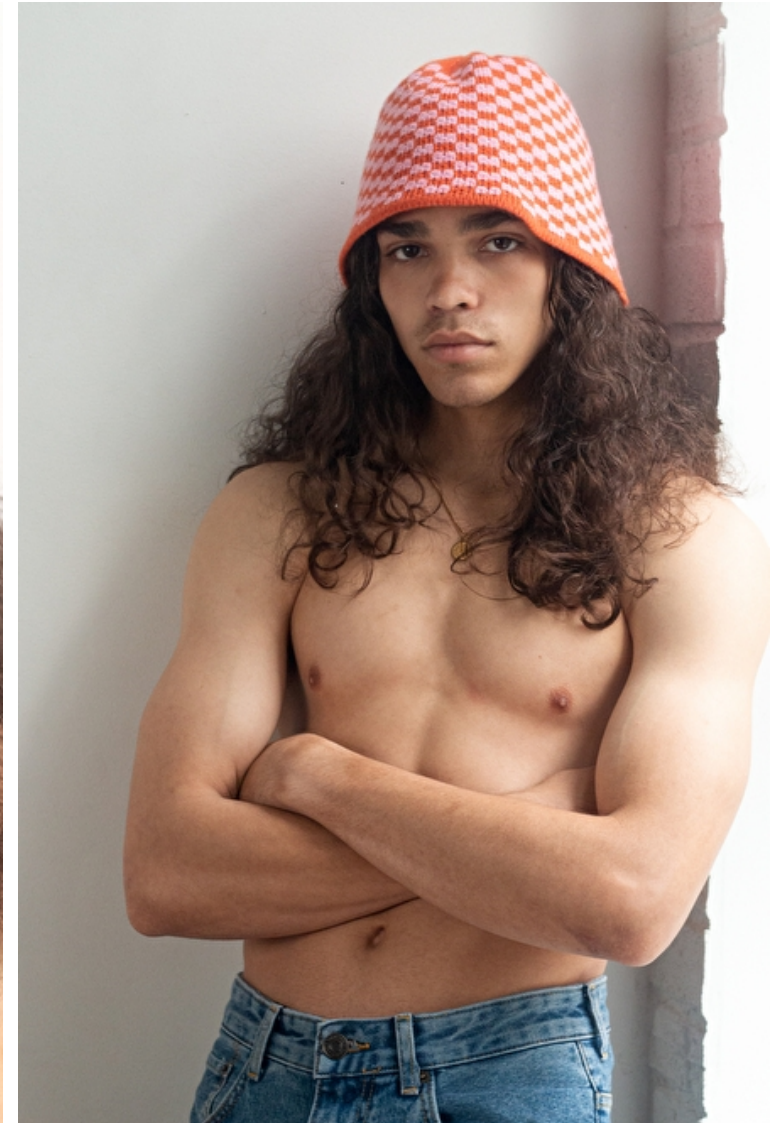

Waist 81cm / 32"

Shoes EU/US/UK 45 / 12 / 10.5

Eyes Brown

Hair Brown

Inseam 81cm / 32"

Neck 38cm / 15"

Sleeve 81cm / 32"

Suit size 49cm / 39"