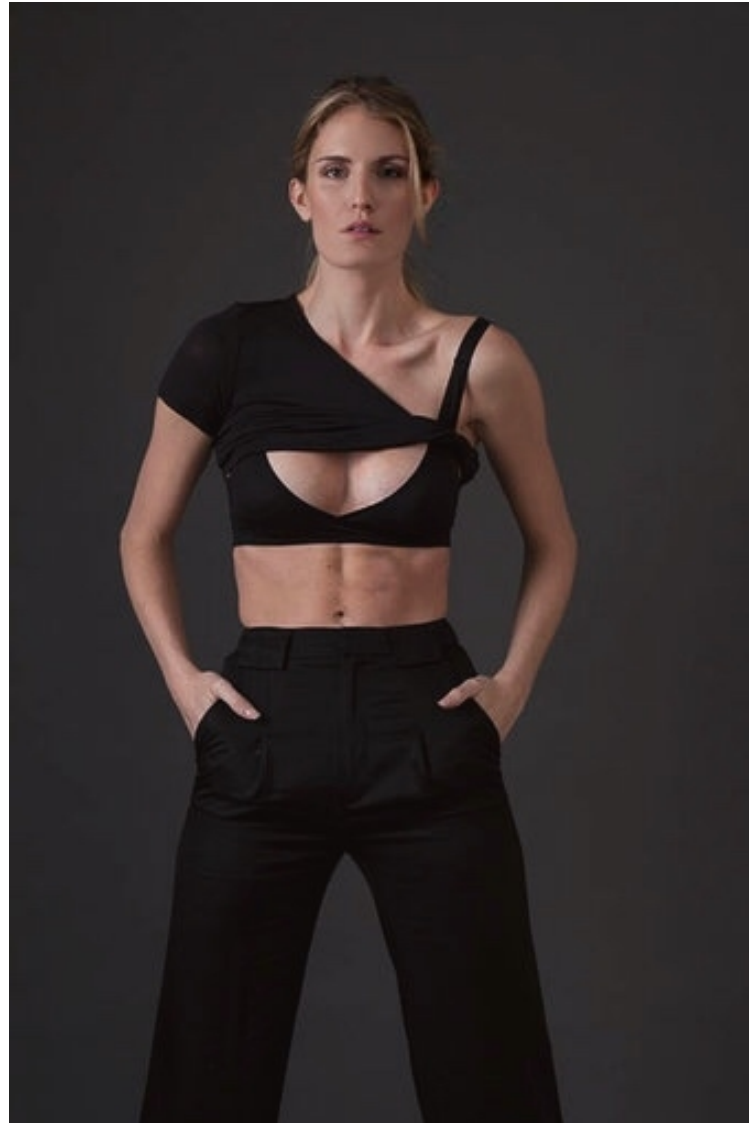

Select

MODEL MANAGEMENT

500 Bishop St NW SUITE A-2, Atlanta, 30318, Georgia, United States
Email: info.atlanta@selectmodel.com Website: <https://selectmodel.com/>

Brittany McElhenny

Height 180cm / 5' 11.0"

Bust 86cm / 34"

Waist 66cm / 26"

Hips 93cm / 36.5"

Shoes EU/US/UK 41 / 9.5 / 8

Eyes Blue green

Hair Dark blond

Cup C