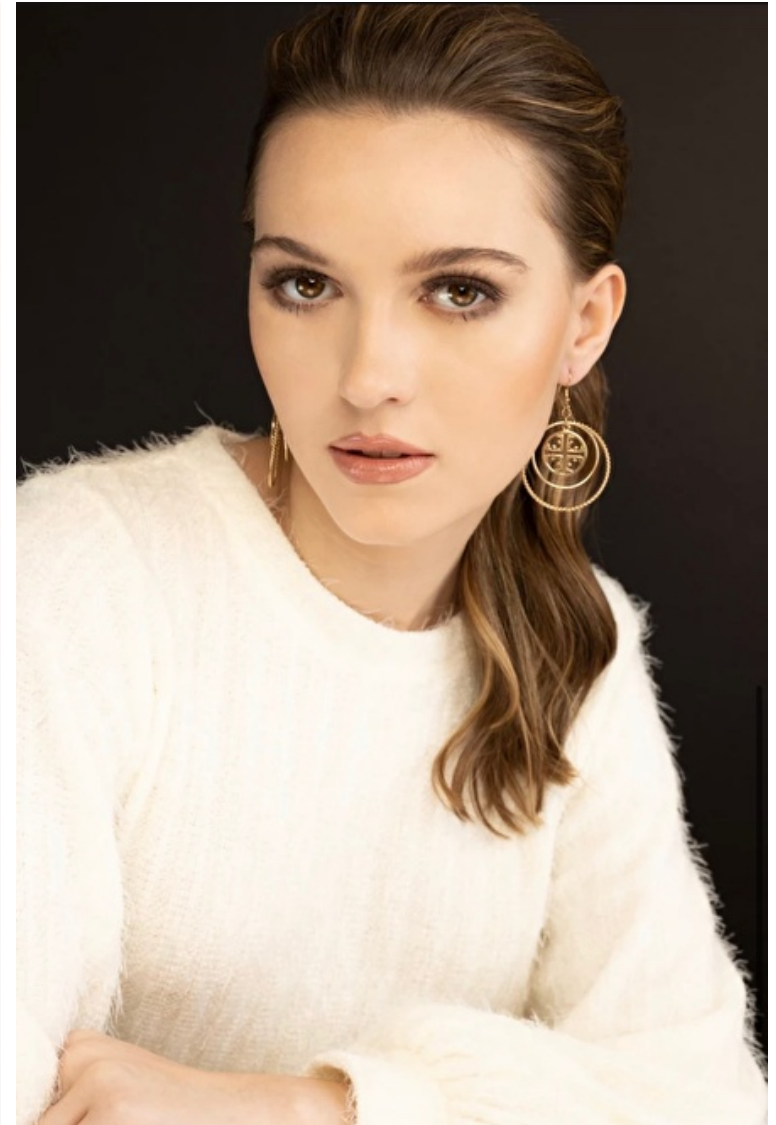

Select

MODEL MANAGEMENT

500 Bishop St NW SUITE A-2, Atlanta, 30318, Georgia, United States

Phone: (404) 872-7444 Fax: (404) 874-1526 Email: info.atlanta@selectmodel.com Website: <https://selectmodel.com/>

Brooke Mosley

Height 173cm / 5' 8.0"

Size EU/US 32 / 2

Bust 84cm / 33"

Waist 65cm / 25.5"

Hips 90cm / 35.5"

Shoes EU/US/UK 38 / 7.5 / 5

Eyes Hazel

Hair Brown