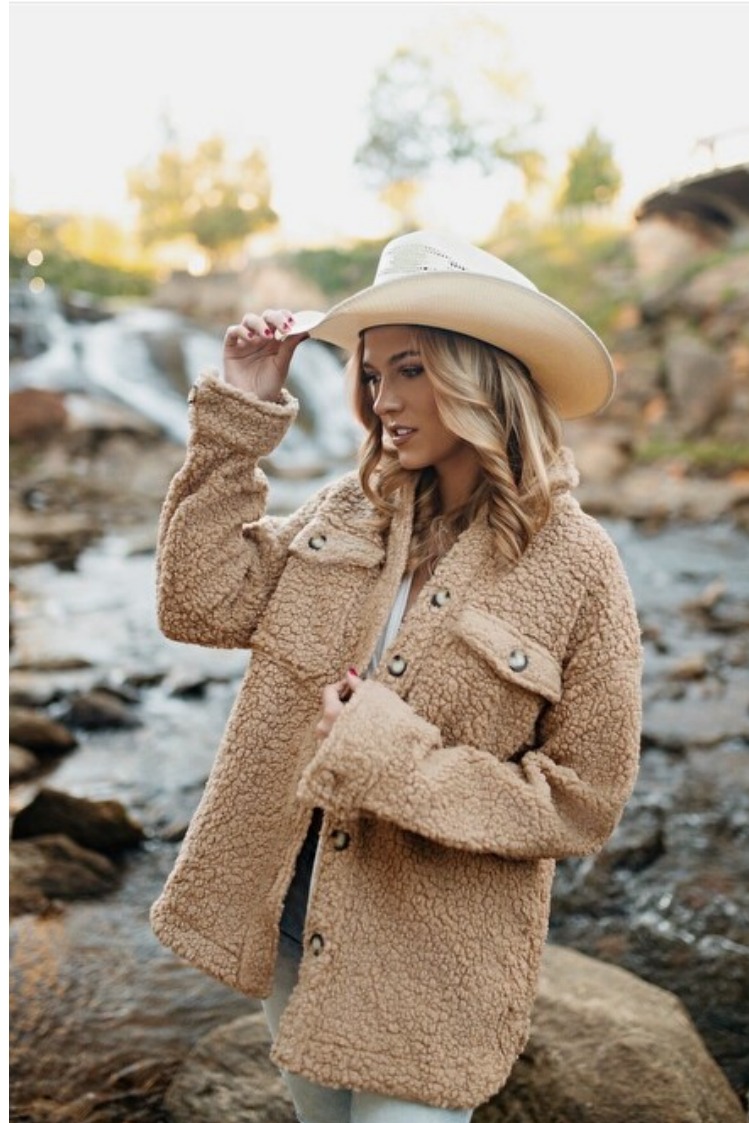

Select

MODEL MANAGEMENT

500 Bishop St NW SUITE A-2, Atlanta, 30318, Georgia, United States
Phone: (404) 872-7444 **Fax:** (404) 874-1526 **Email:** info.atlanta@selectmodel.com **Website:** <https://selectmodel.com/>

Brooke Mosley

Height 173cm / 5' 8.0"

Size EU/US 32 / 2

Bust 84cm / 33"

Waist 65cm / 25.5"

Hips 90cm / 35.5"

Shoes EU/US/UK 38 / 7.5 / 5

Eyes Hazel

Hair Brown