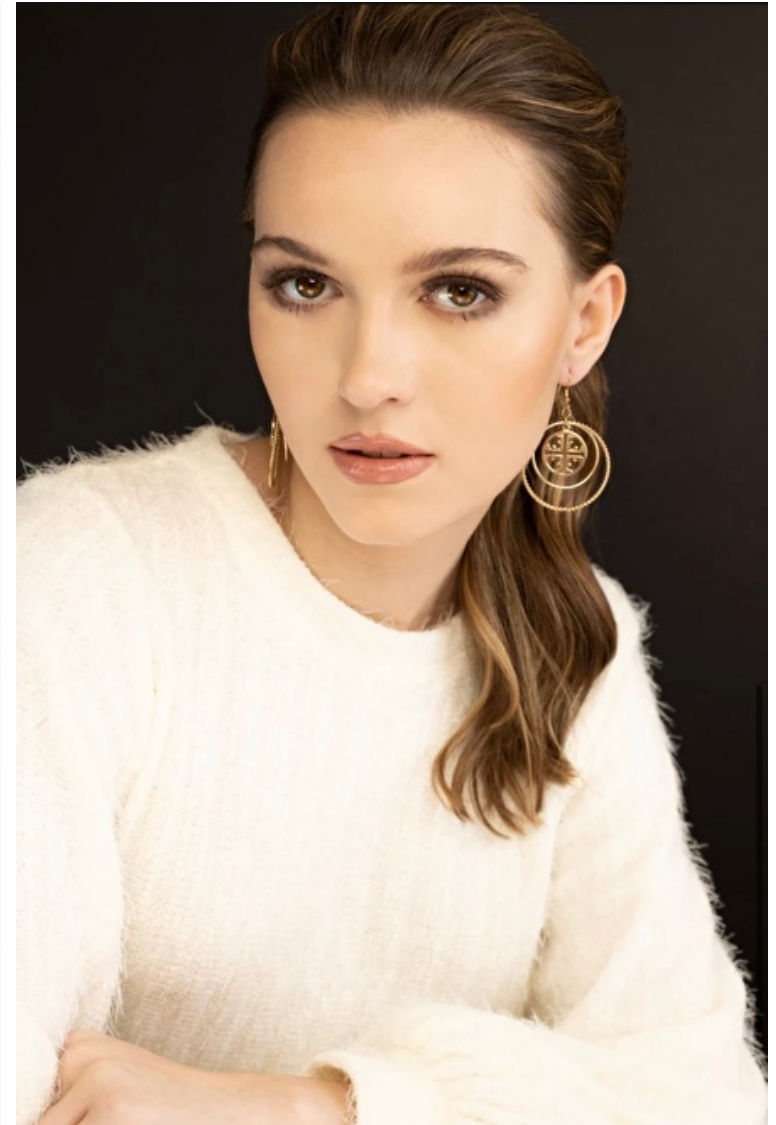

Select

MODEL MANAGEMENT

500 Bishop St NW SUITE A-2, Atlanta, 30318, Georgia, United States
Phone: (404) 872-7444 **Fax:** (404) 874-1526 **Email:** info.atlanta@selectmodel.com **Website:** <https://selectmodel.com/>

Brooke Mosley

Height 173cm / 5' 8.0"

Size EU/US 32 / 2

Bust 84cm / 33"

Waist 65cm / 25.5"

Hips 90cm / 35.5"

Shoes EU/US/UK 38 / 7.5 / 5

Eyes Hazel

Hair Brown