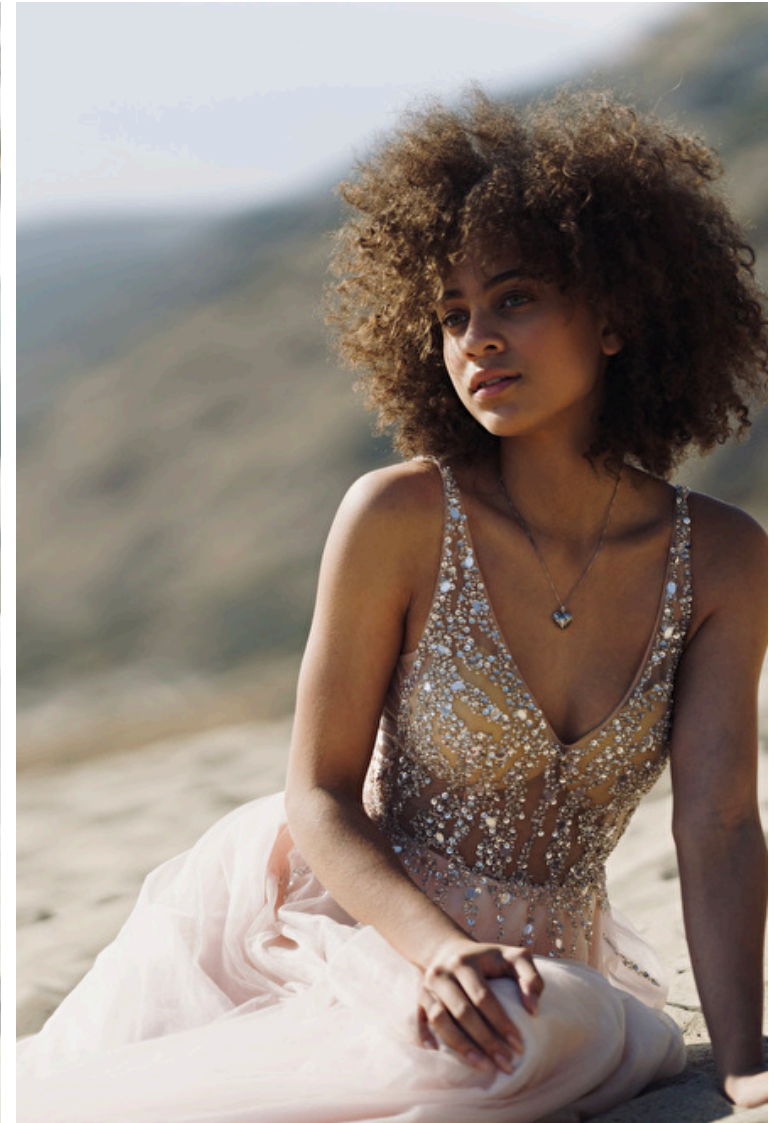

Brooklyn Grays

Height 171cm / 5' 7.5"

Bust 81cm / 32"

Waist 71cm / 28"

Hips 94cm / 37"

Shoes EU/US/UK 41 / 9.5 / 8

Eyes Green

Hair Blond