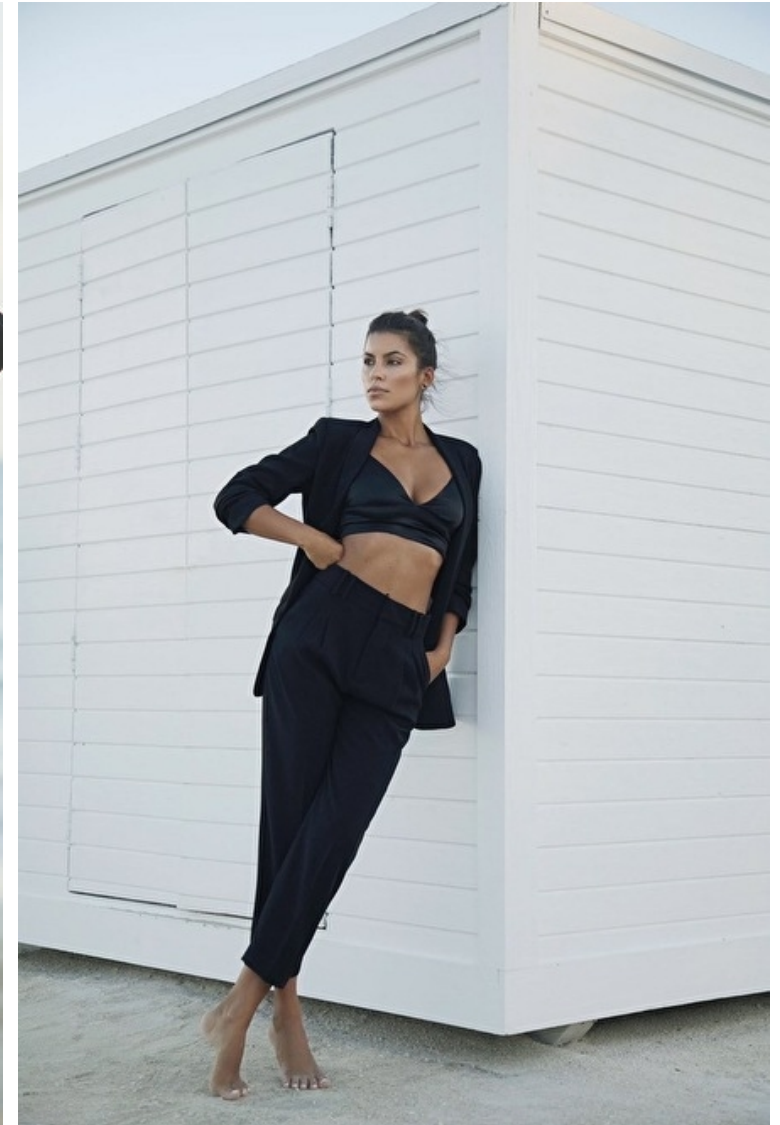

Waist 66cm / 26"

Hips 92cm / 36"

Shoes EU/US/UK 38 / 7.5 / 5

Hair Brown

Eyes Brown

Size EU/US 34 / 4

Cup B/C

Select